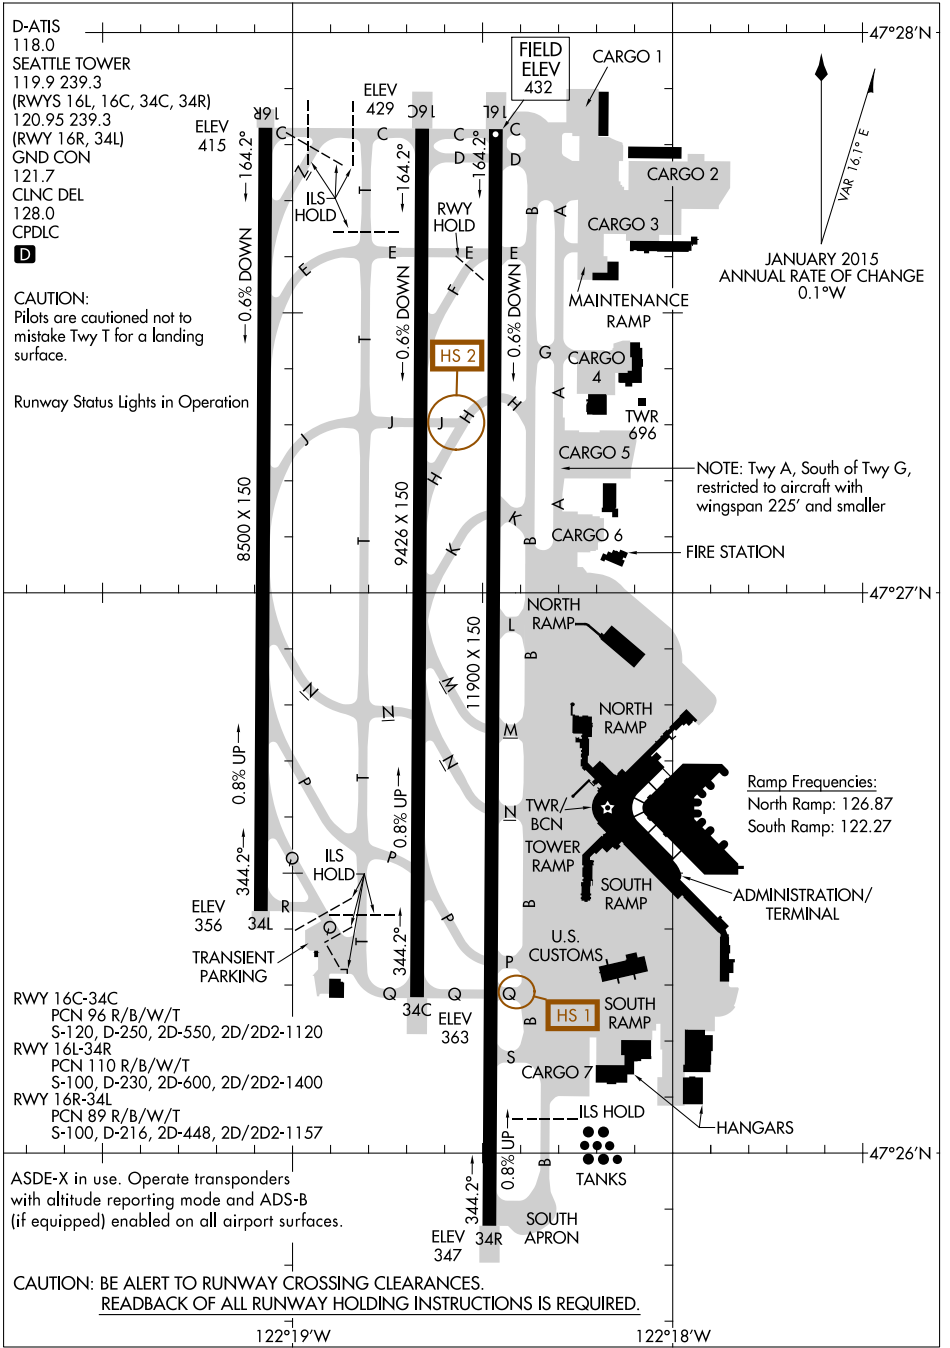

AIRPORT DIAGRAM

AL-582 (FAA)

SEATTLE-TACOMA INTL (SEA)
SEATTLE, WASHINGTON

NW-1, 28 FEB 2019 to 28 MAR 2019

NW-1, 28 FEB 2019 to 28 MAR 2019

AIRPORT DIAGRAM

SEATTLE, WASHINGTON
SEATTLE-TACOMA INTL (SEA)