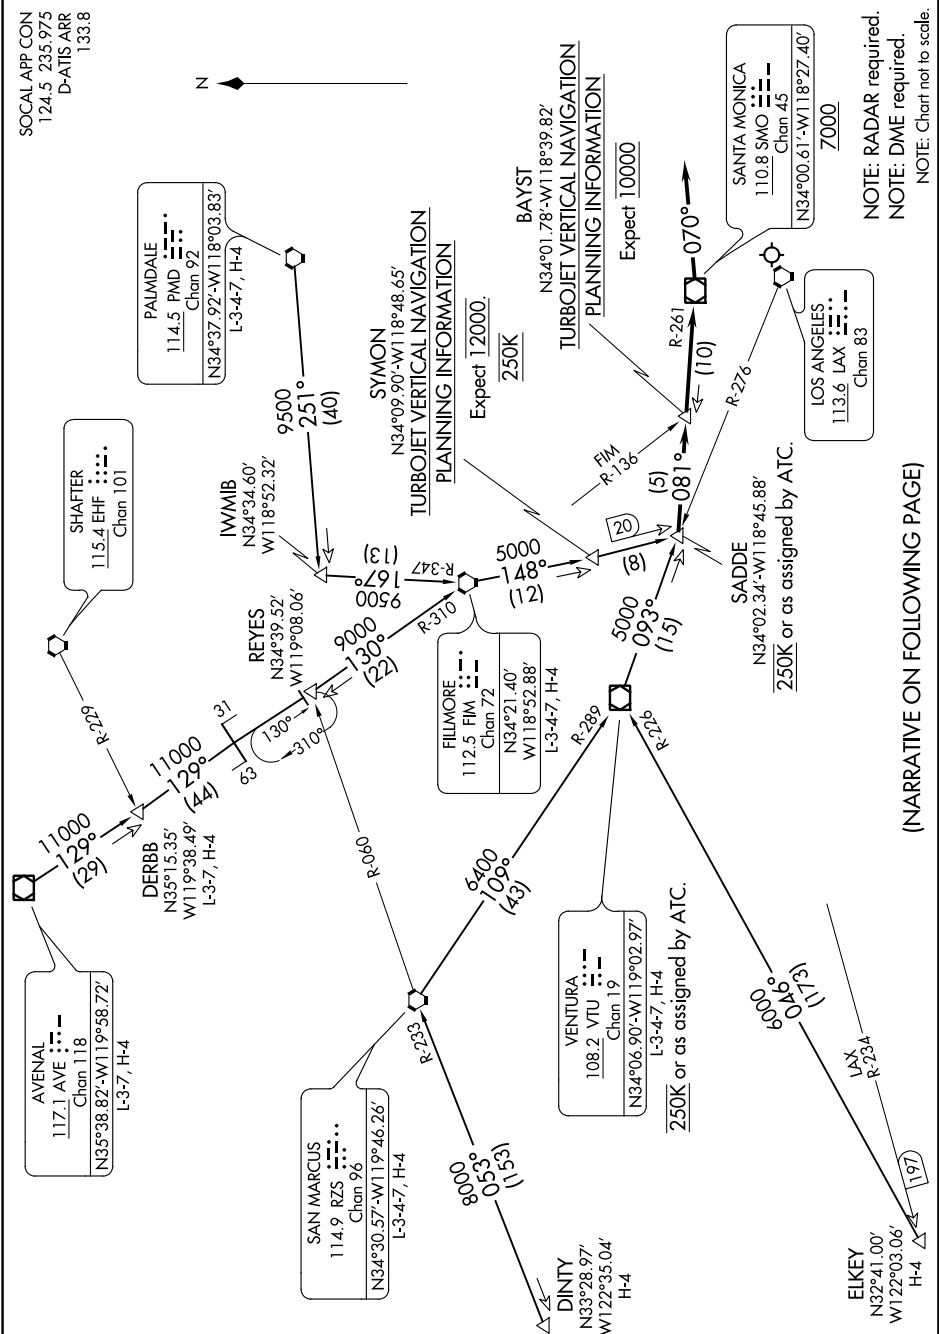

SADDE EIGHT ARRIVAL

AL-237 (FAA)

LOS ANGELES INTL (LAX)

LOS ANGELES, CALIFORNIA

SW-3, 28 FEB 2019 to 28 MAR 2019

(NARRATIVE ON FOLLOWING PAGE)

SW-3, 28 FEB 2019 to 28 MAR 2019

SADDE EIGHT ARRIVAL

LOS ANGELES, CALIFORNIA

LOS ANGELES INTL (LAX)