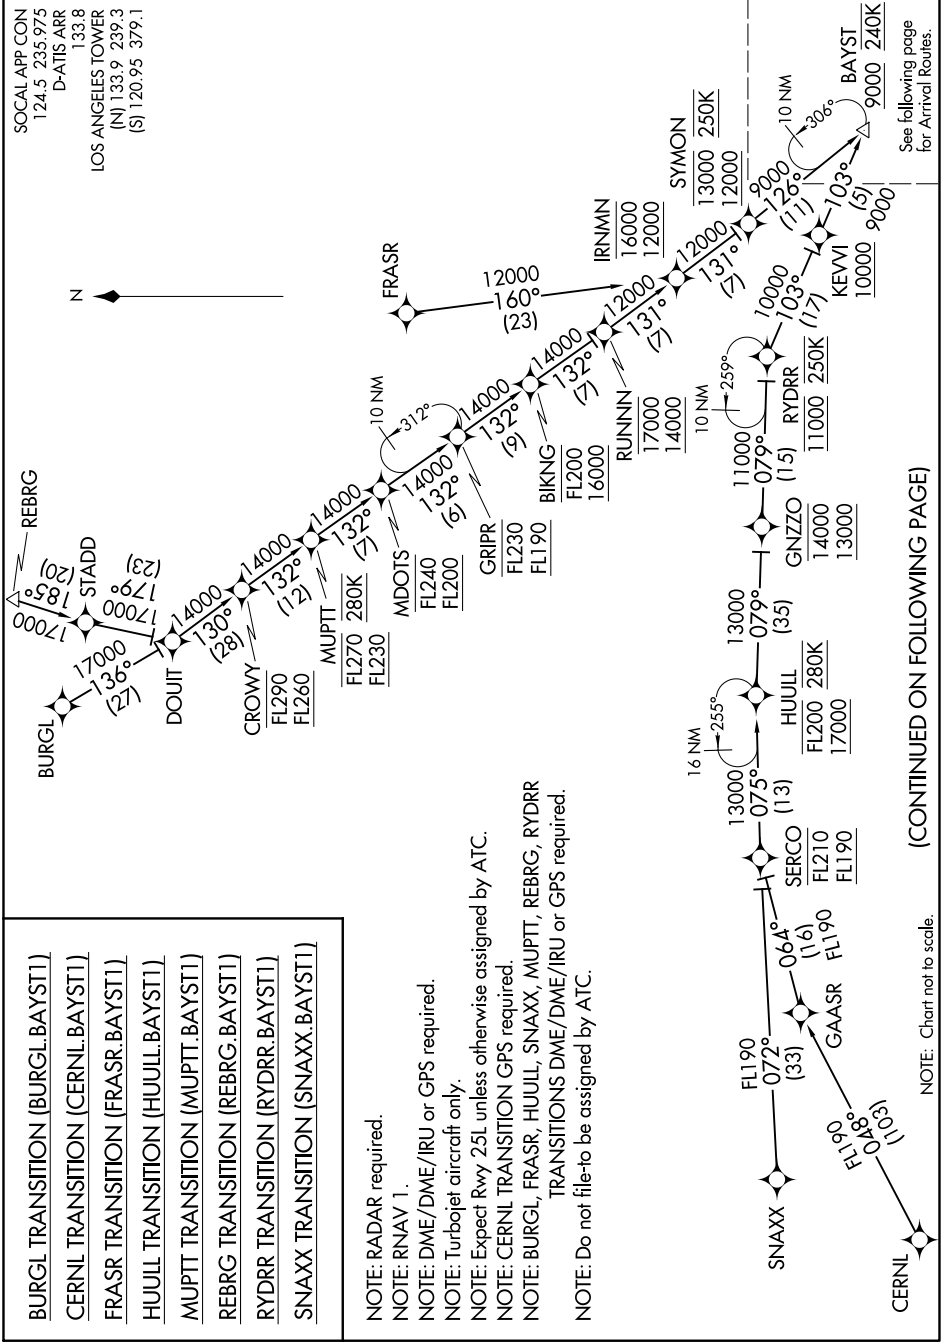

BAYST ONE ARRIVAL (RNAV) Transition Routes

AL-237 (FAA)

LOS ANGELES INTL (LAX)
LOS ANGELES, CALIFORNIA

SW-3, 28 FEB 2019 to 28 MAR 2019

BAYST ONE ARRIVAL (RNAV) Transition Routes

LOS ANGELES, CALIFORNIA
LOS ANGELES INTL (LAX)

(CONTINUED ON FOLLOWING PAGE)

NOTE: Chart not to scale.

SW-3, 28 FEB 2019 to 28 MAR 2019

See following page for Arrival Routes.