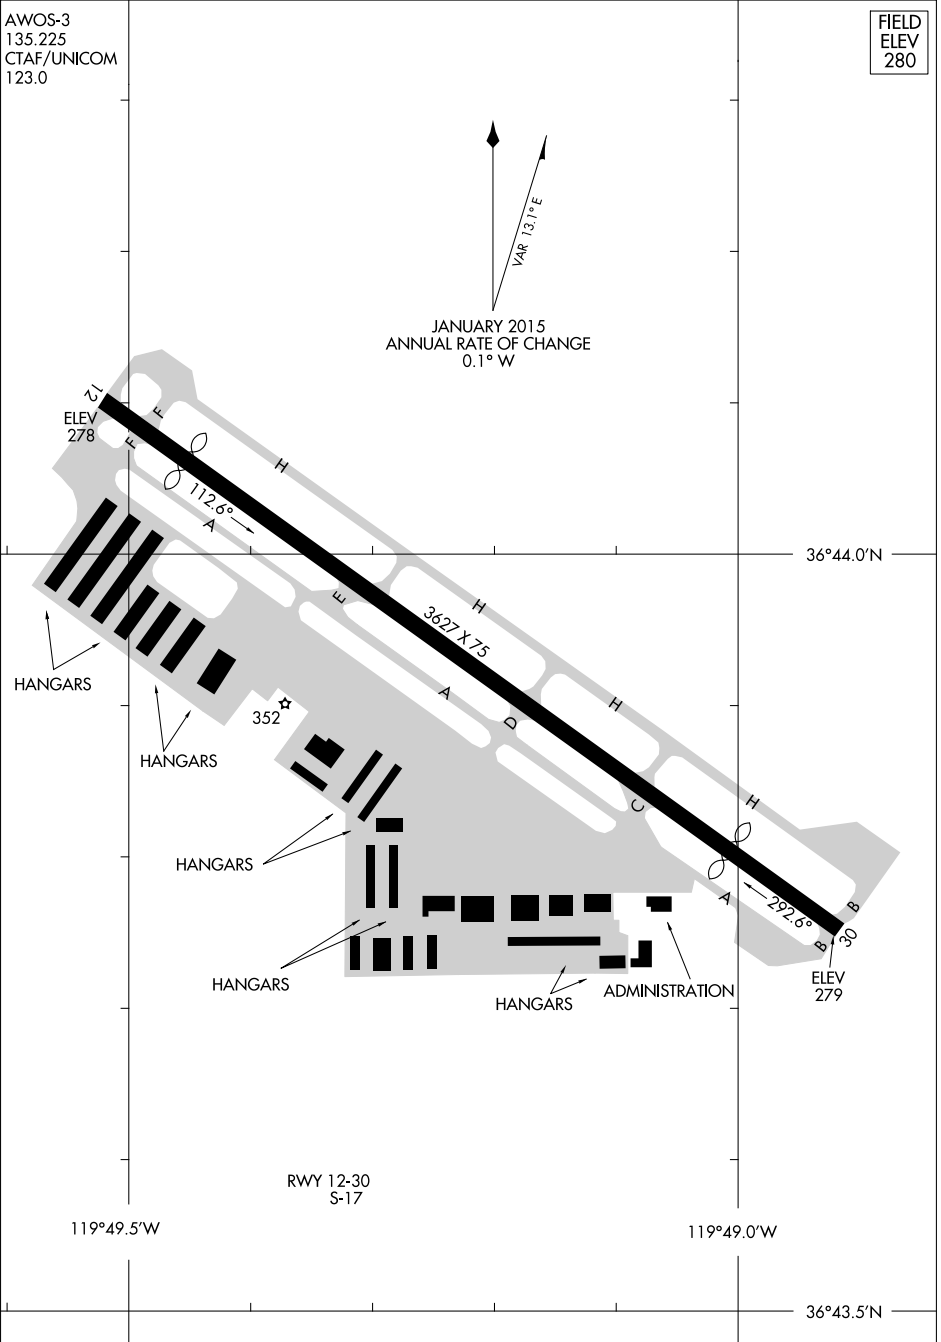

# AIRPORT DIAGRAM

FRESNO CHANDLER EXECUTIVE (FCH)  
FRESNO, CALIFORNIA

AL-161 (FAA)

AWOS-3  
135.225  
CTAF/UNICOM  
123.0

FIELD  
ELEV  
280

SW-2, 28 FEB 2019 to 28 MAR 2019

SW-2, 28 FEB 2019 to 28 MAR 2019