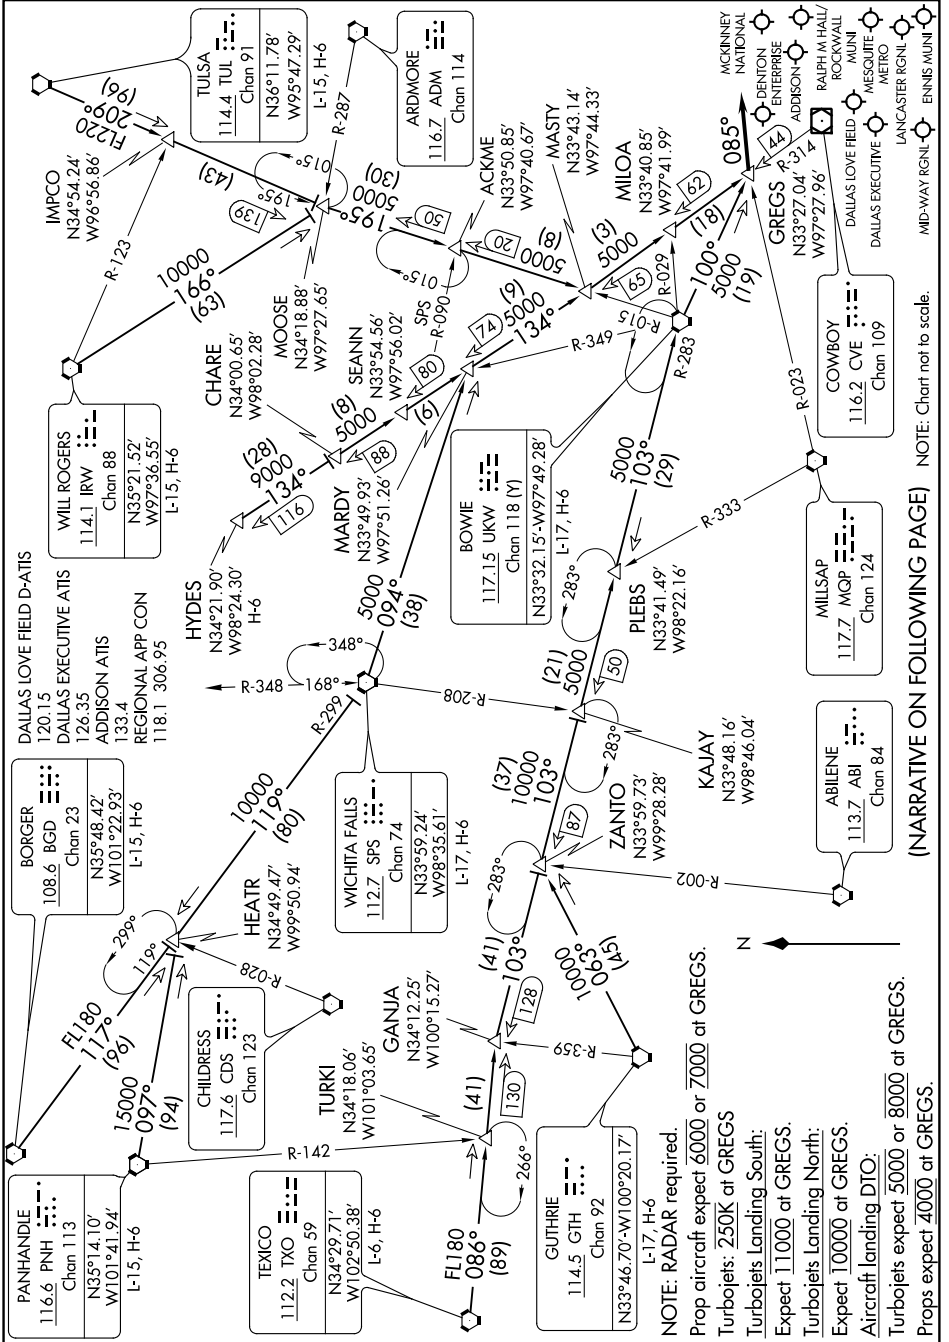

GREGS EIGHT ARRIVAL

DALLAS-FT. WORTH, TEXAS

(NARRATIVE ON FOLLOWING PAGE) NOTE: Chart not to scale.

SC-2, 28 FEB 2019 to 28 MAR 2019

SC-2, 28 FEB 2019 to 28 MAR 2019

GREGS EIGHT ARRIVAL

DALLAS-FT. WORTH, TEXAS