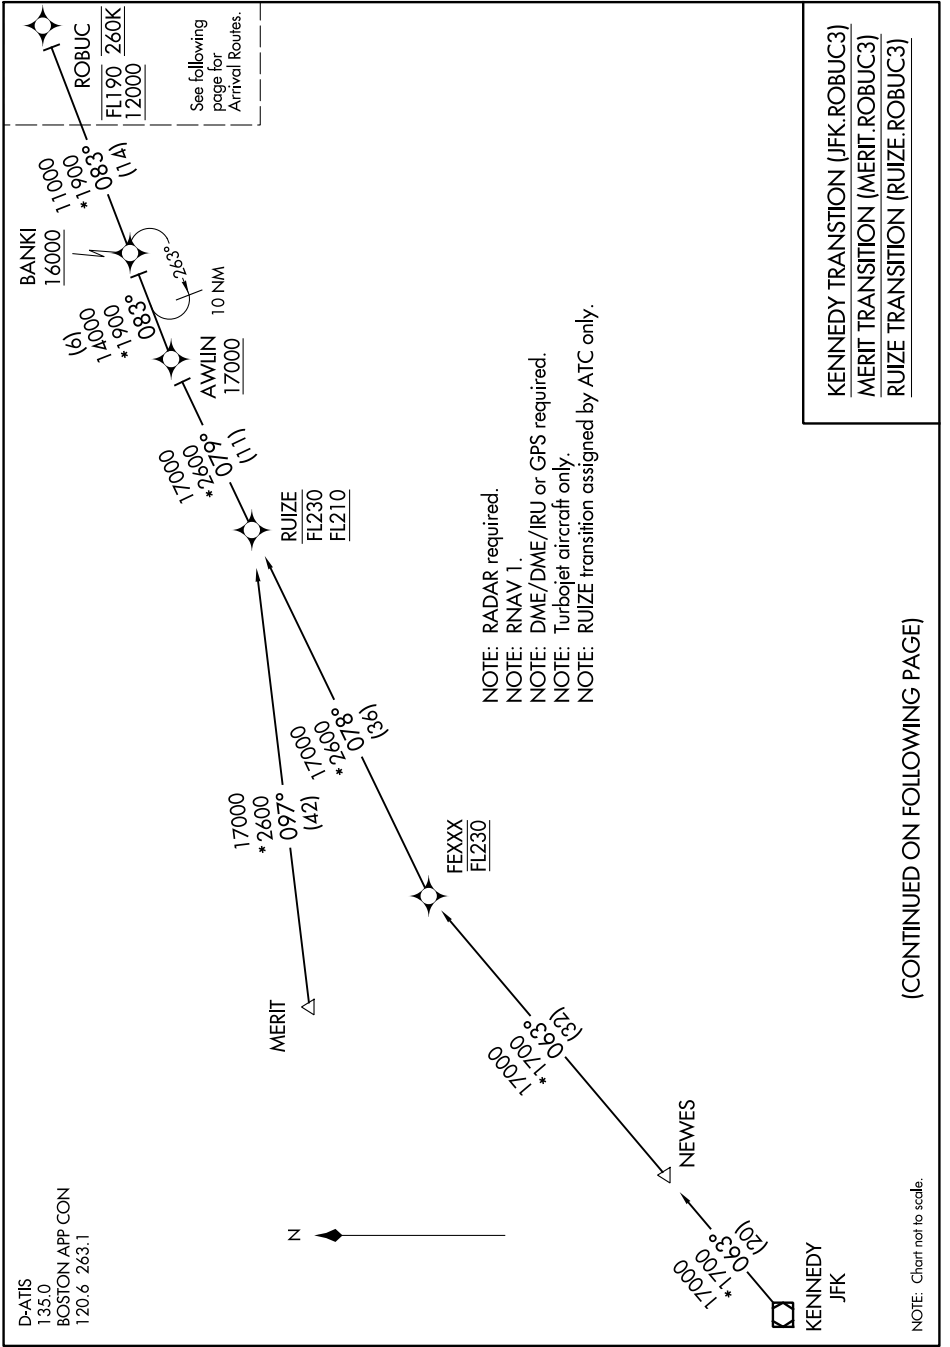

ROBUC THREE ARRIVAL (RNAV) Transition Routes

NE-1, 28 FEB 2019 to 28 MAR 2019

- NOTE: RADAR required.
- NOTE: RNAV 1.
- NOTE: DME/DME/IRU or GPS required.
- NOTE: Turbojet aircraft only.
- NOTE: RUIZE transition assigned by ATC only.

KENNEDY TRANSITION (JFK.ROBUC3)  
MERIT TRANSITION (MERIT.ROBUC3)  
RUIZE TRANSITION (RUIZE.ROBUC3)

(CONTINUED ON FOLLOWING PAGE)

NE-1, 28 FEB 2019 to 28 MAR 2019

ROBUC THREE ARRIVAL (RNAV) Transition Routes