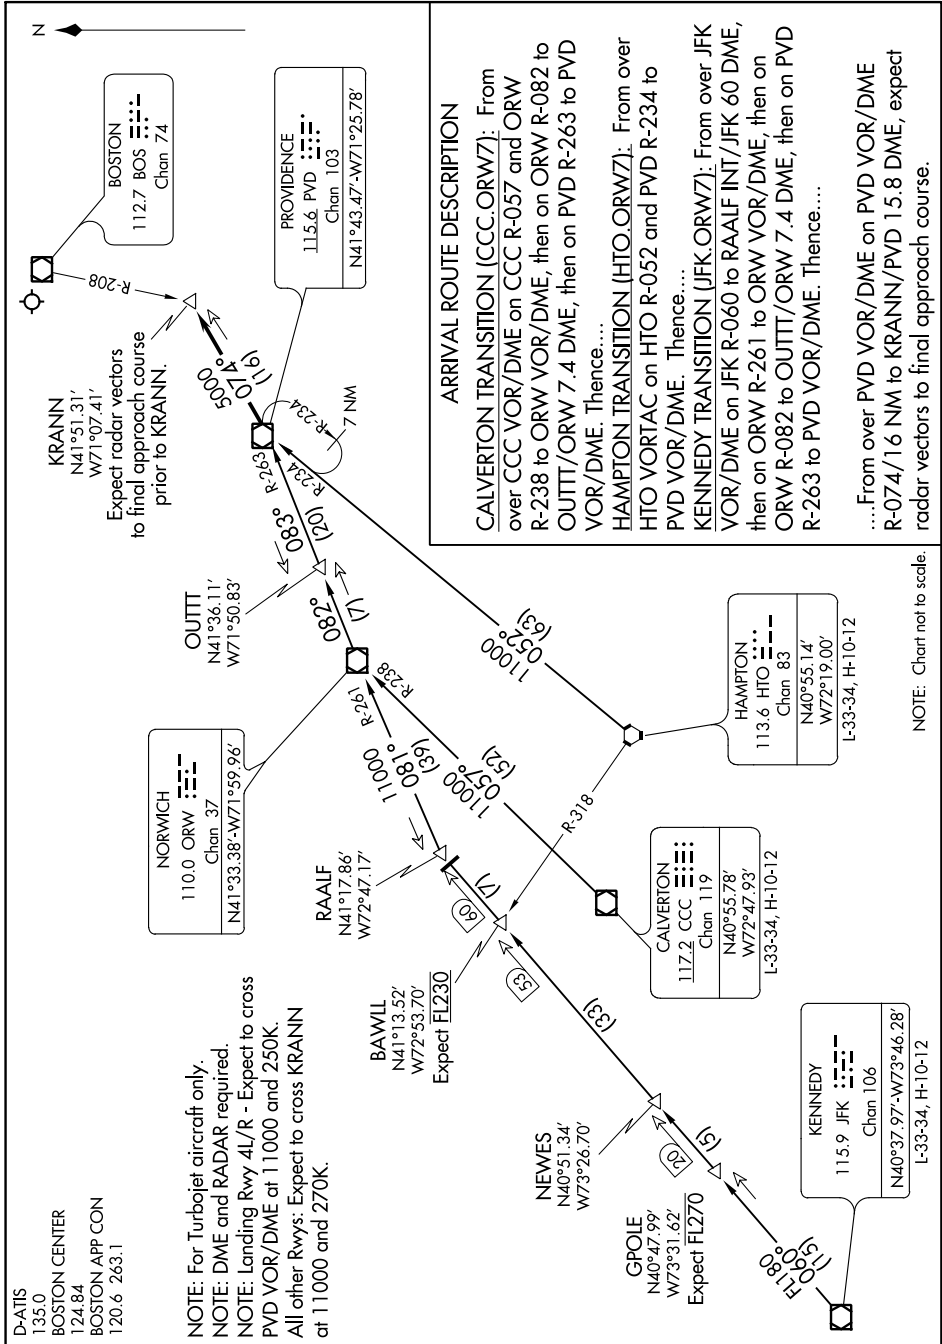

# NORWICH SEVEN ARRIVAL

NE-1, 28 FEB 2019 to 28 MAR 2019