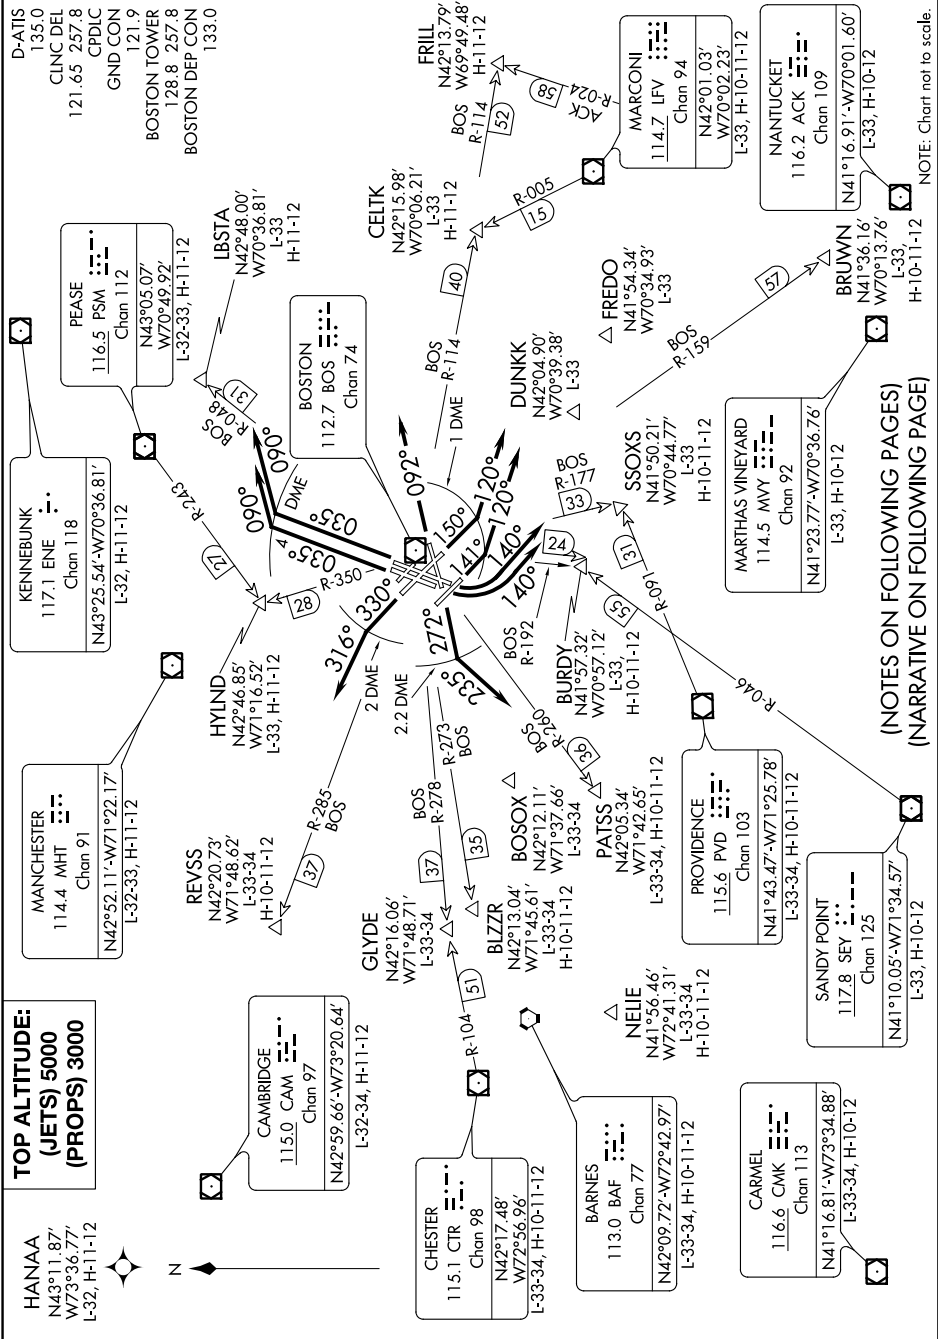

(LOGAN2.BOS) 18144  
**LOGAN TWO DEPARTURE**

GENERAL EDWARD LAWRENCE LOGAN INTL (BOS)  
 AL-58 (FAA) BOSTON, MASSACHUSETTS

NE-1, 28 FEB 2019 to 28 MAR 2019

**LOGAN TWO DEPARTURE**  
 (LOGAN2.BOS) 120CT17

BOSTON, MASSACHUSETTS  
 GENERAL EDWARD LAWRENCE LOGAN INTL (BOS)

NE-1, 28 FEB 2019 to 28 MAR 2019