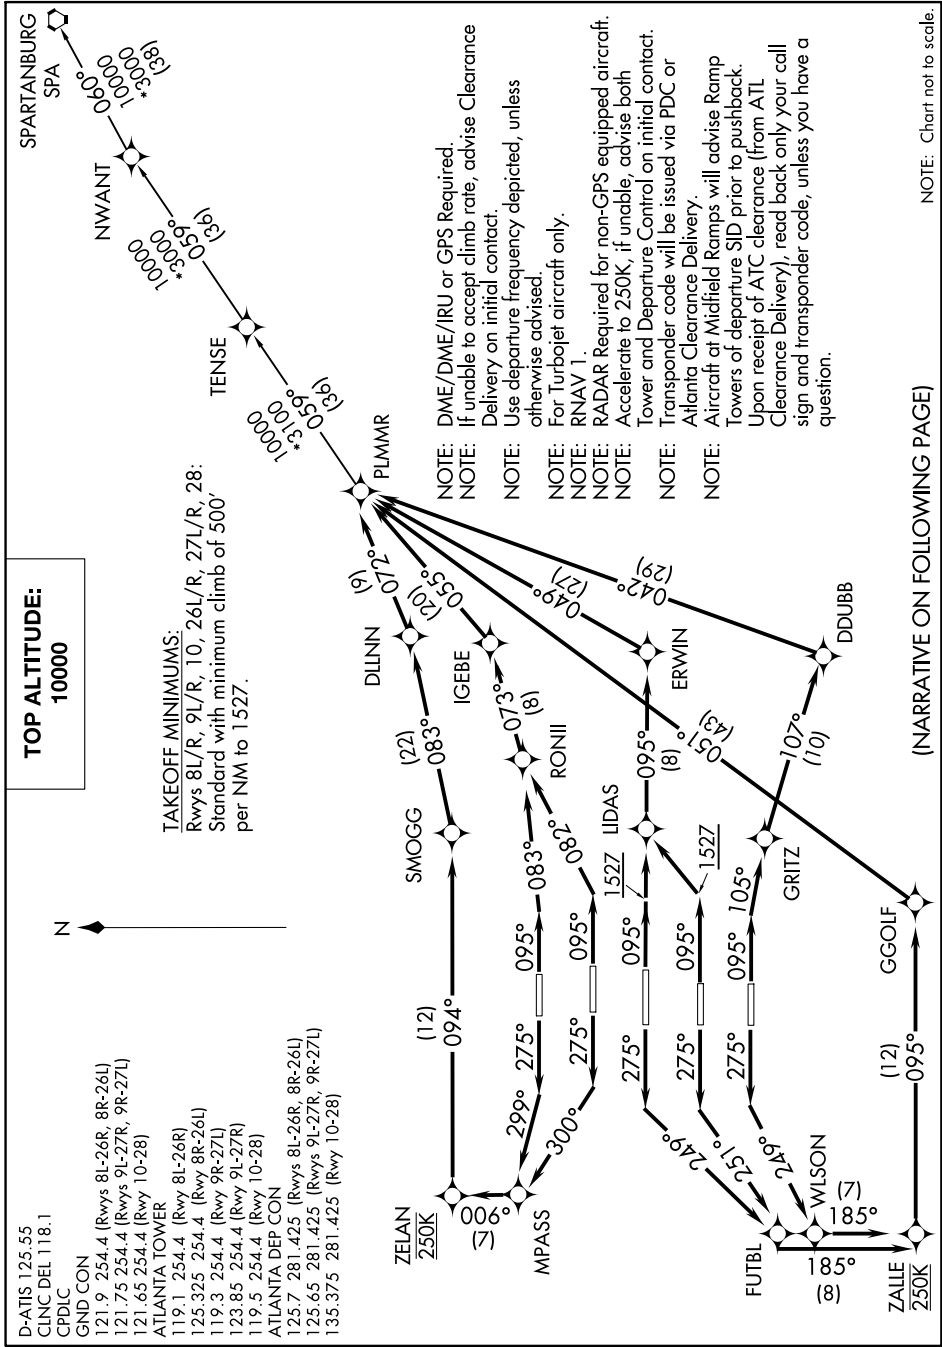

PLMMR TWO DEPARTURE (RNAV)

AL-26 (FAA)

ATLANTA, GEORGIA

SE-4, 28 FEB 2019 to 28 MAR 2019

PLMMR TWO DEPARTURE (RNAV)

(PLMMR2.PLMMR) 10NOV16

ATLANTA, GEORGIA

HARTSFIELD-JACKSON ATLANTA INTL (ATL)

SE-4, 28 FEB 2019 to 28 MAR 2019