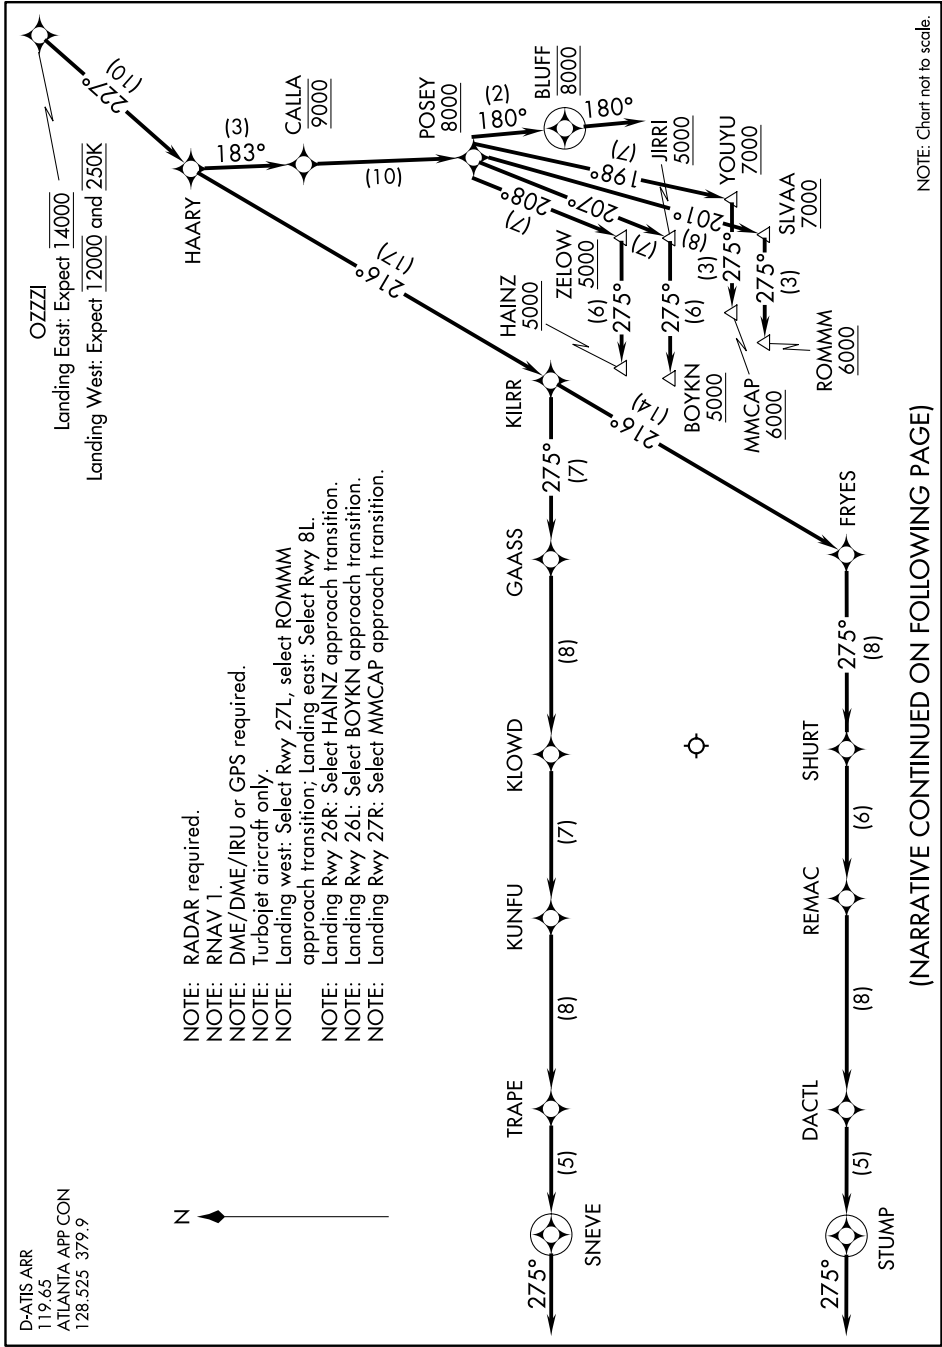

OZZI ONE ARRIVAL (RNAV) Arrival Routes

SE-4, 28 FEB 2019 to 28 MAR 2019

(NARRATIVE CONTINUED ON FOLLOWING PAGE)

SE-4, 28 FEB 2019 to 28 MAR 2019