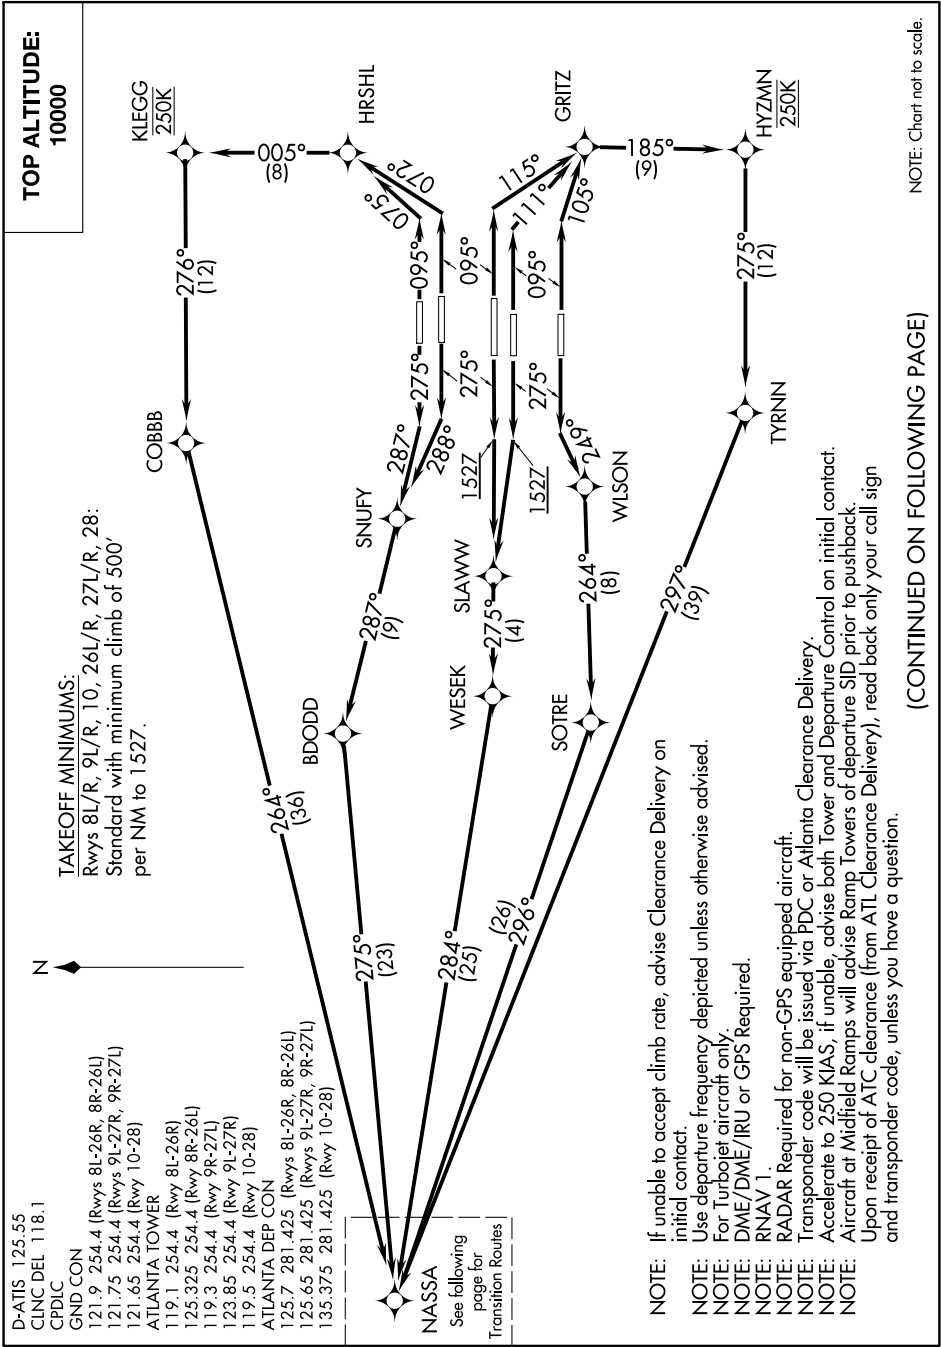

NASSA TWO DEPARTURE (RNAV) Departure Routes

SE-4, 28 FEB 2019 to 28 MAR 2019

NASSA TWO DEPARTURE (RNAV) Departure Routes

(CONTINUED ON FOLLOWING PAGE)

SE-4, 28 FEB 2019 to 28 MAR 2019