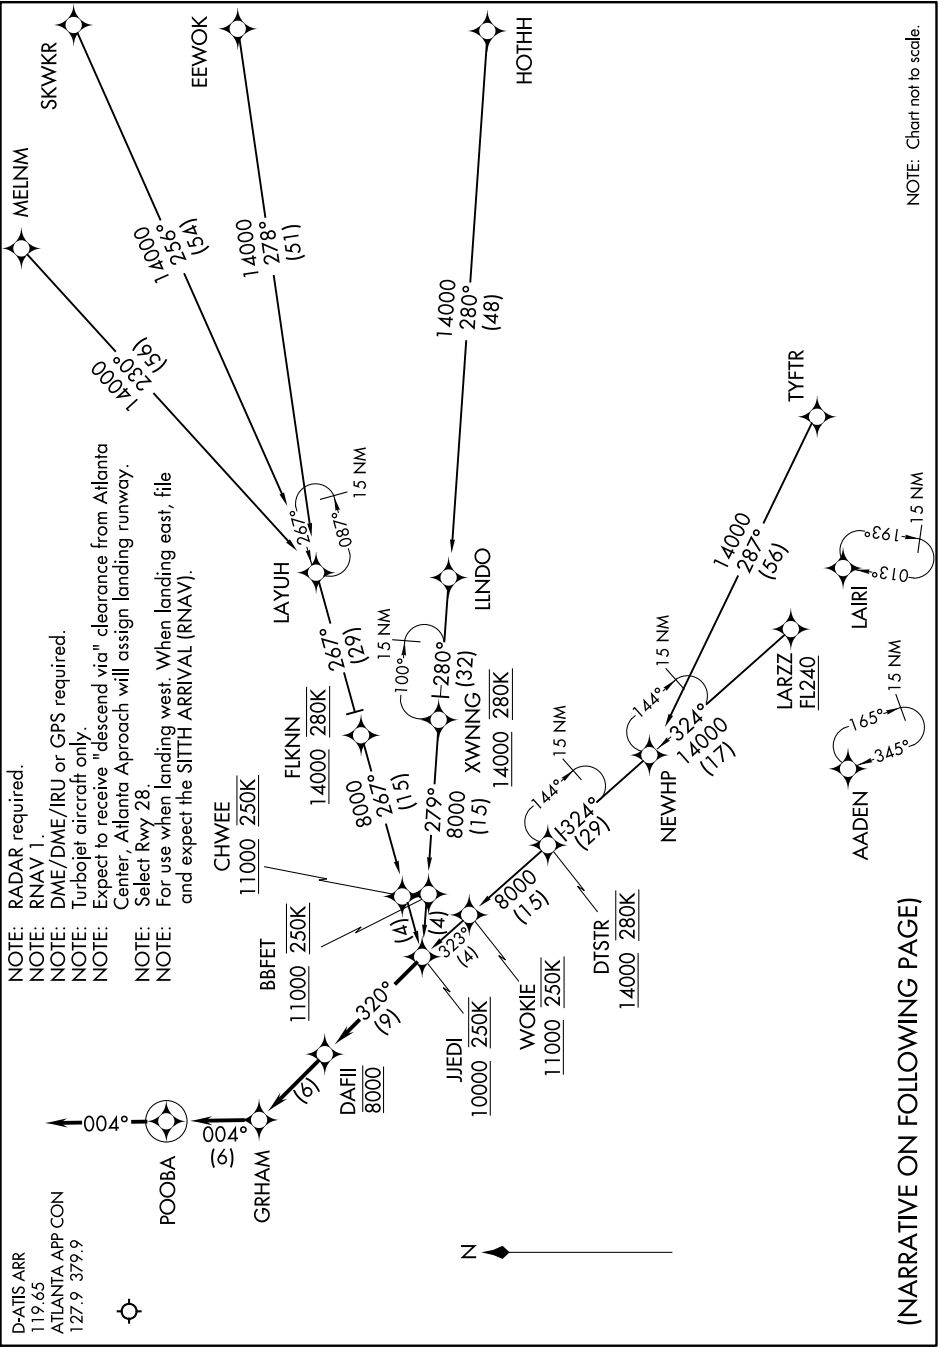

# JJEDI TWO ARRIVAL (RNAV)

## Transition Routes

ATLANTA, GEORGIA

SE-4, 28 FEB 2019 to 28 MAR 2019

D-ATIS ARR  
119.65  
ATLANTA APP CON  
127.9 379.9

(NARRATIVE ON FOLLOWING PAGE)

NOTE: Chart not to scale.

SE-4, 28 FEB 2019 to 28 MAR 2019