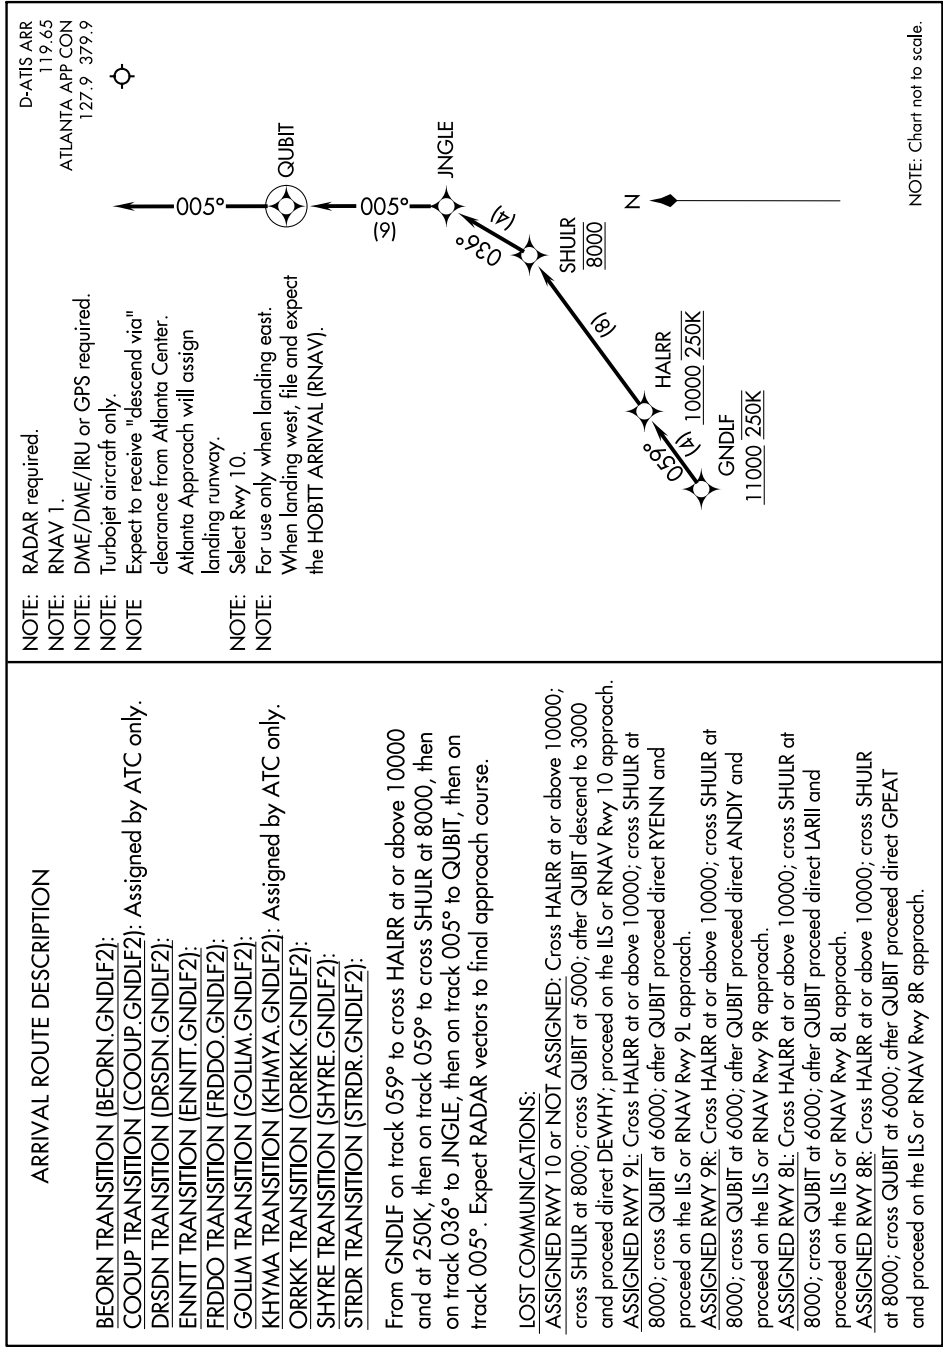

GNDLF TWO ARRIVAL(RNAV) Arrival Routes

SE-4, 28 FEB 2019 to 28 MAR 2019

GNDLF TWO ARRIVAL(RNAV) Arrival Routes

SE-4, 28 FEB 2019 to 28 MAR 2019