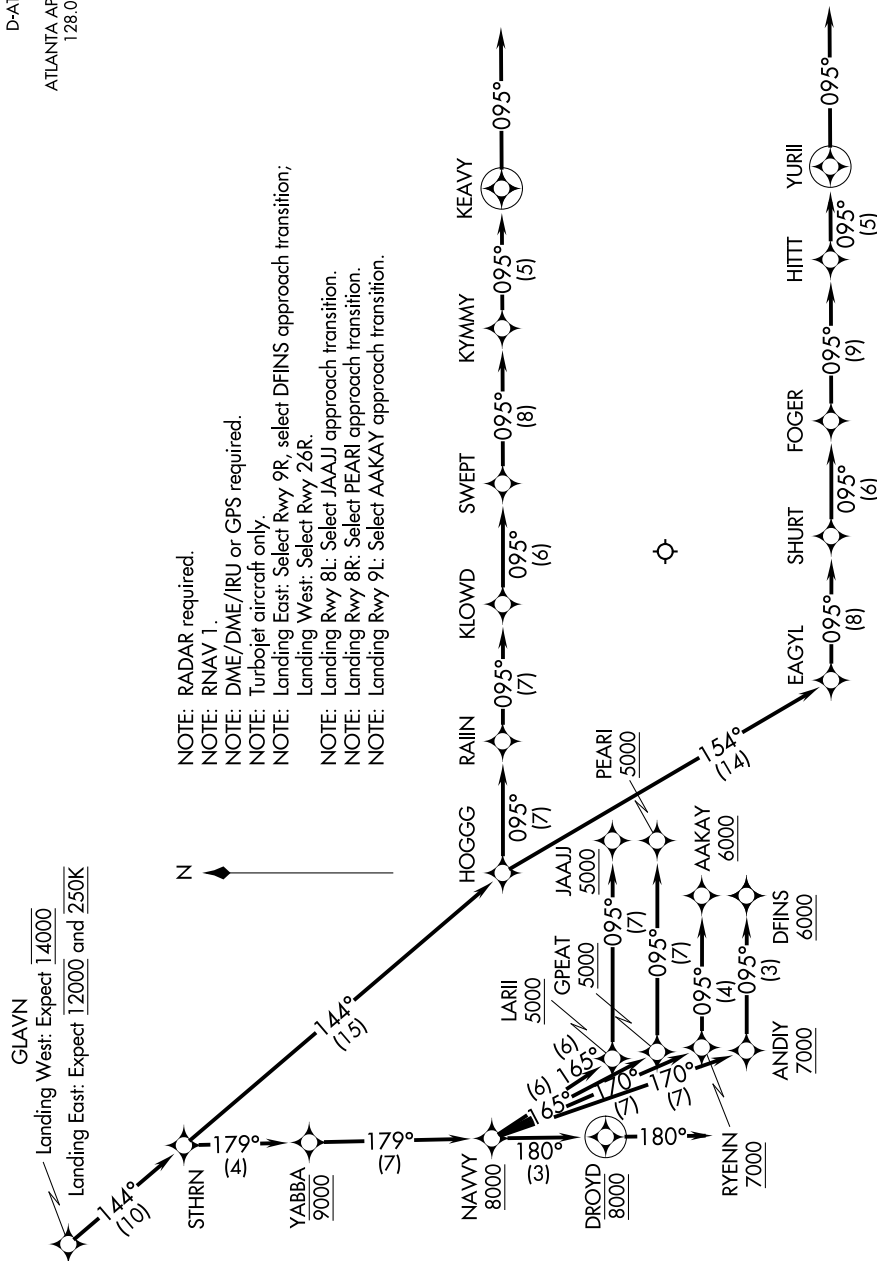

# GLAVN ONE ARRIVAL (RNAV) Arrival Routes

ATLANTA, GEORGIA

D-ATIS ARR  
119.65  
ATLANTA APP CON  
128.0 379.9

SE-4, 28 FEB 2019 to 28 MAR 2019

- NOTE: RADAR required.
- NOTE: RNAV 1.
- NOTE: DME/DME/IRU or GPS required.
- NOTE: Turbopjet aircraft only.
- NOTE: Landing East: Select Rwy 9R, select DFINS approach transition;
- NOTE: Landing West: Select Rwy 26R.
- NOTE: Landing Rwy 8L: Select JAAJJ approach transition.
- NOTE: Landing Rwy 8R: Select PEARL approach transition.
- NOTE: Landing Rwy 9L: Select AAKAY approach transition.

(NARRATIVE CONTINUED ON FOLLOWING PAGE)

NOTE: Chart not to scale.

SE-4, 28 FEB 2019 to 28 MAR 2019

# GLAVN ONE ARRIVAL (RNAV) Arrival Routes

ATLANTA, GEORGIA