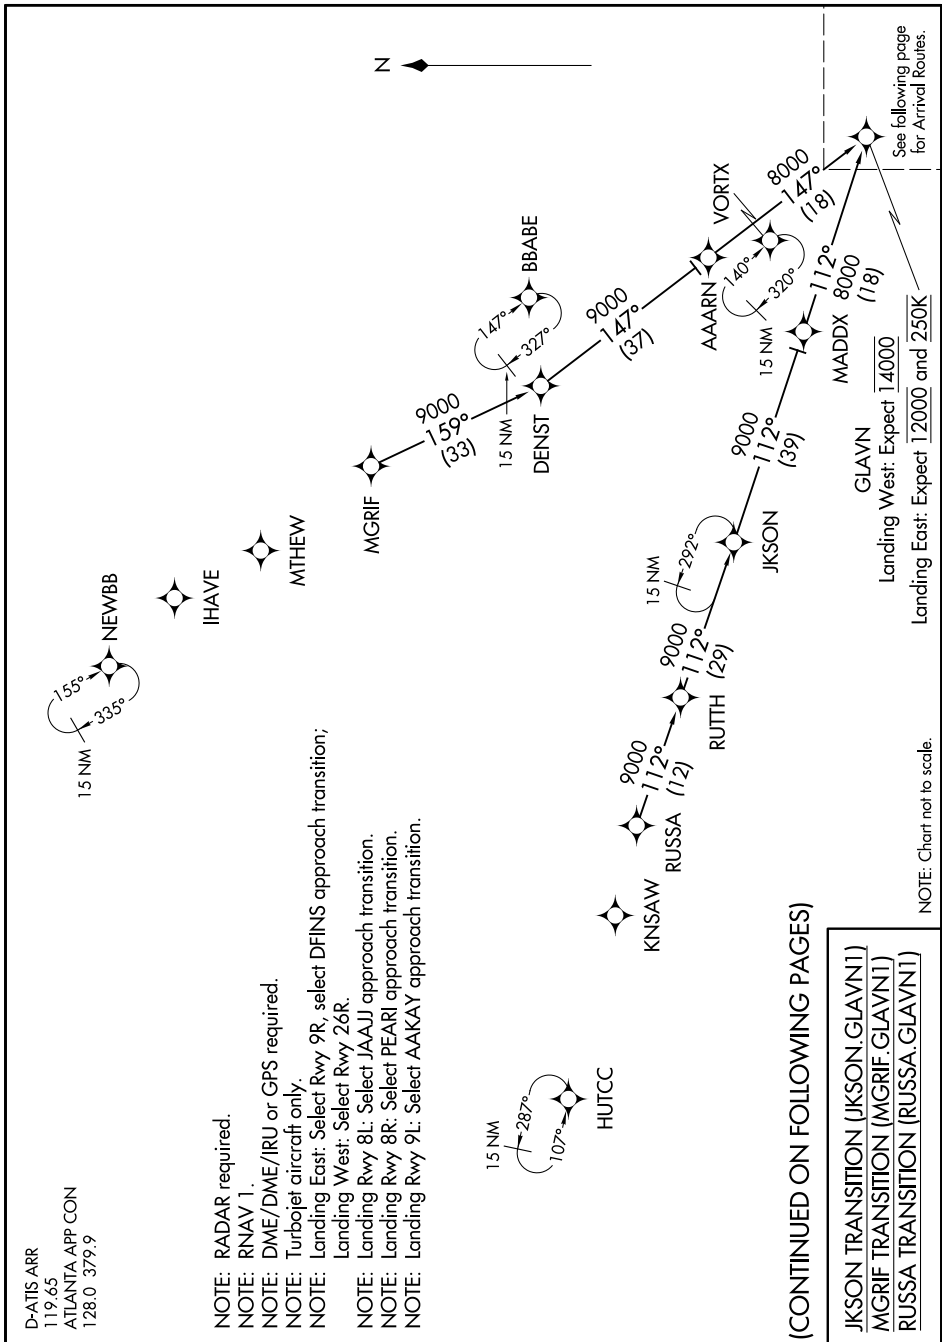

# GLAVN ONE ARRIVAL (RNAV) Transition Routes

SE-4, 28 FEB 2019 to 28 MAR 2019

SE-4, 28 FEB 2019 to 28 MAR 2019