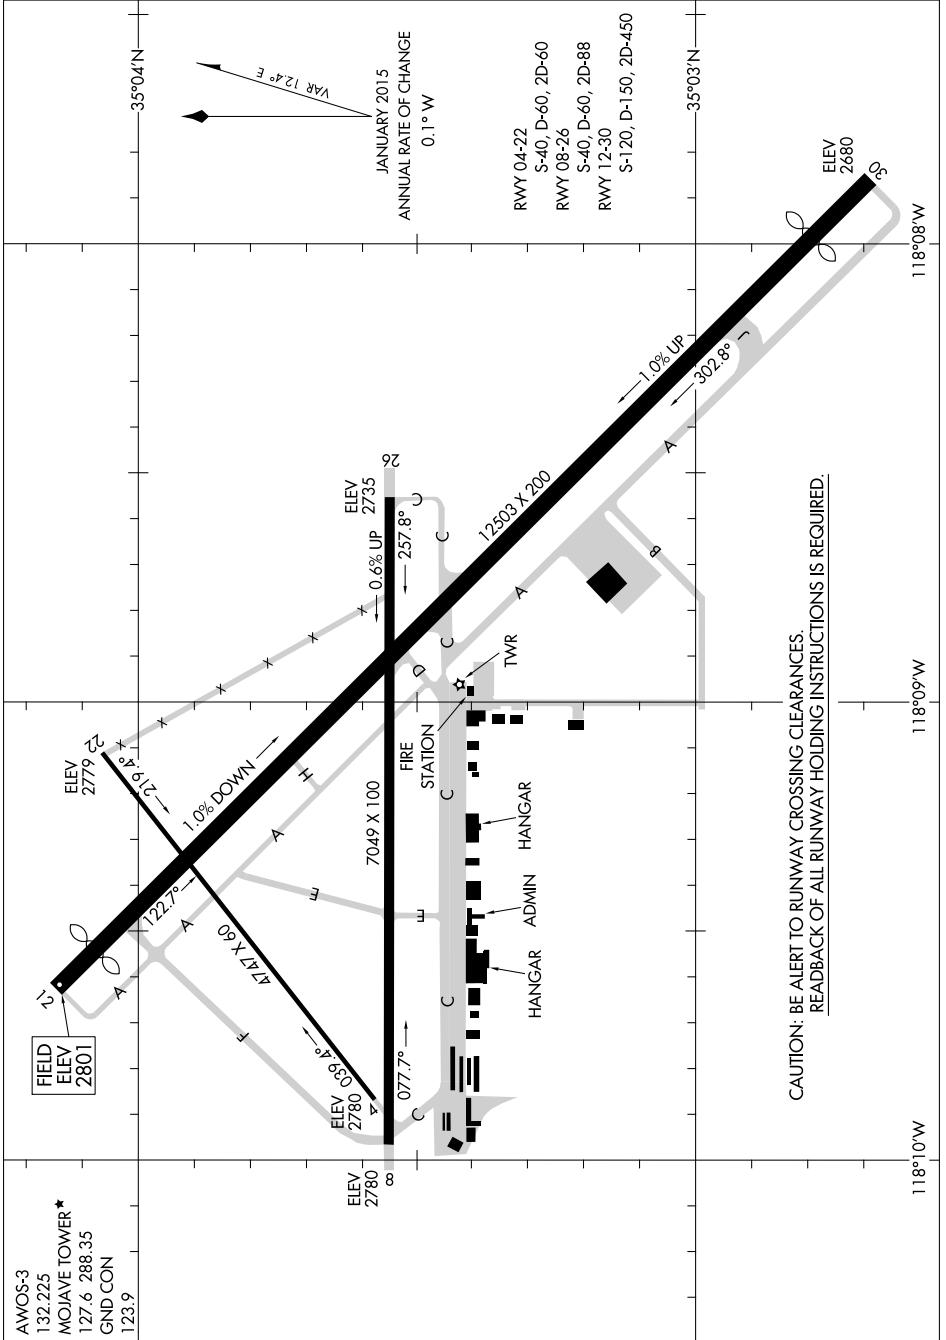

AIRPORT DIAGRAM

AL-9353 (FAA)

MOJAVE AIR AND SPACE PORT (MHV)
MOJAVE, CALIFORNIA

SW-3, 31 JAN 2019 to 28 FEB 2019

SW-3, 31 JAN 2019 to 28 FEB 2019

AIRPORT DIAGRAM

MOJAVE AIR AND SPACE PORT (MHV)
MOJAVE, CALIFORNIA

CAUTION: BE ALERT TO RUNWAY CROSSING CLEARANCES.
READBACK OF ALL RUNWAY HOLDING INSTRUCTIONS IS REQUIRED.