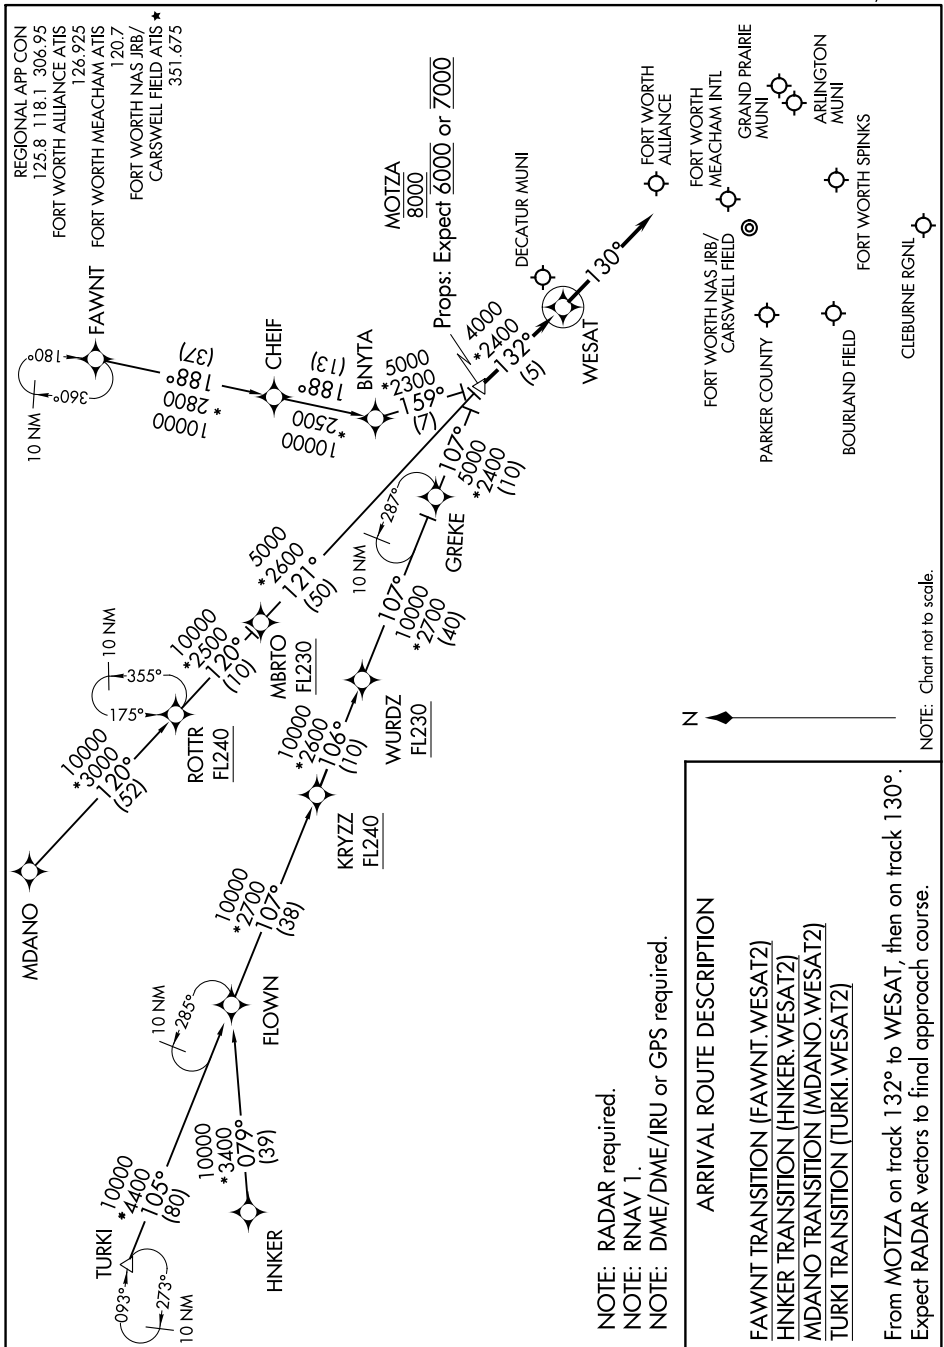

WESAT TWO ARRIVAL (RNAV)

DALLAS-FORT WORTH, TEXAS

SC-2, 31 JAN 2019 to 28 FEB 2019

SC-2, 31 JAN 2019 to 28 FEB 2019

WESAT TWO ARRIVAL (RNAV)

(MOTZA.WESAT2) 25JUN15

DALLAS-FORT WORTH, TEXAS