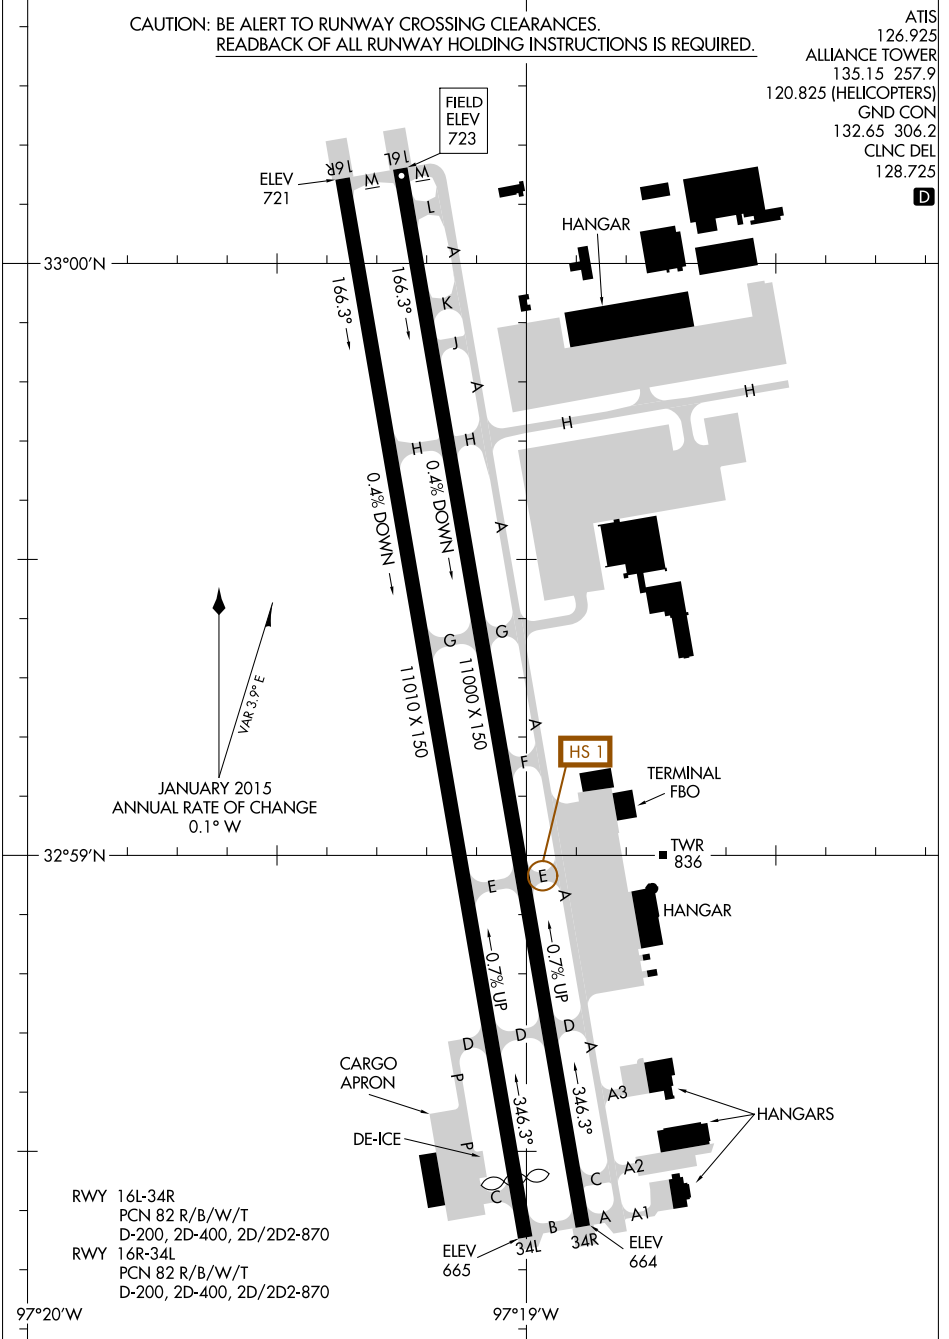

AIRPORT DIAGRAM

AL-6918 (FAA)

FORT WORTH ALLIANCE (A/FW)
FORT WORTH, TEXAS

CAUTION: BE ALERT TO RUNWAY CROSSING CLEARANCES.
READBACK OF ALL RUNWAY HOLDING INSTRUCTIONS IS REQUIRED.

ATIS 126.925
ALLIANCE TOWER 135.15 257.9
120.825 (HELICOPTERS)
GND CON 132.65 306.2
CLNC DEL 128.725

SC-2, 31 JAN 2019 to 28 FEB 2019

SC-2, 31 JAN 2019 to 28 FEB 2019

RWY 16L-34R
PCN 82 R/B/W/T
D-200, 2D-400, 2D/2D2-870

RWY 16R-34L
PCN 82 R/B/W/T
D-200, 2D-400, 2D/2D2-870

AIRPORT DIAGRAM

FORT WORTH, TEXAS
FORT WORTH ALLIANCE (A/FW)