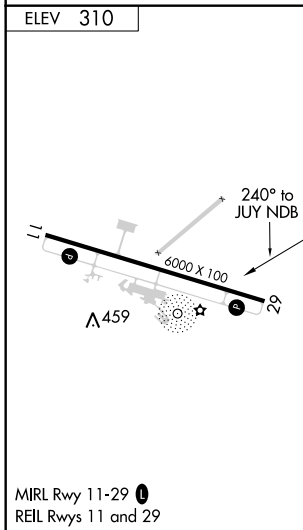

NDB JUY 264	APP CRS 240°	Rwy Idg TDZE Apt Elev	N/A N/A 310

NDB-A

SOUTH ALABAMA RGNL AT BILL BENTON FIELD (79J)

⚠ When local altimeter setting not received, use Cairns AAF altimeter setting and increase all MDA 100 feet.

MISSED APPROACH: Climb to 1500 then climbing right turn to 2000 direct JUY NDB and hold.

ASOS 134.875	CAIRNS APP CON ★ 133.45 239.275	UNICOM 122.8 (CTAF) 0

CATEGORY	A	B	C	D
CIRCLING	980-1	670 (700-1)	980-1¾ 670 (700-1¾)	980-2 670 (700-2)

NDB-A

SE-4, 31 JAN 2019 to 28 FEB 2019

SE-4, 31 JAN 2019 to 28 FEB 2019