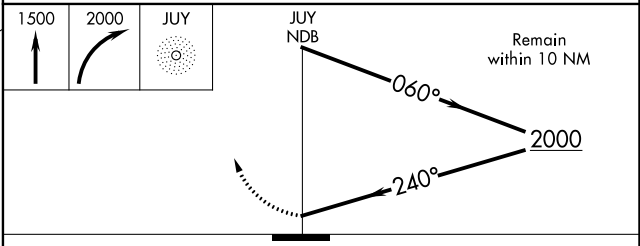

NDB JUY 264	APP CRS 240°	Rwy Idg TDZE Apt Elev	N/A N/A 310

NDB-A

SOUTH ALABAMA RGNL AT BILL BENTON FIELD (79J)

⚠ When local altimeter setting not received, use Cairns AAF altimeter setting and increase all MDA 100 feet.

MISSED APPROACH: Climb to 1500 then climbing right turn to 2000 direct JUY NDB and hold.

ASOS 134.875	CAIRNS APP CON ★ 133.45 239.275	UNICOM 122.8 (CTAF) 0

CATEGORY	A	B	C	D
CIRCLING	980-1	670 (700-1)	980-1¾ 670 (700-1¾)	980-2 670 (700-2)

NDB-A

SE-4, 31 JAN 2019 to 28 FEB 2019

SE-4, 31 JAN 2019 to 28 FEB 2019