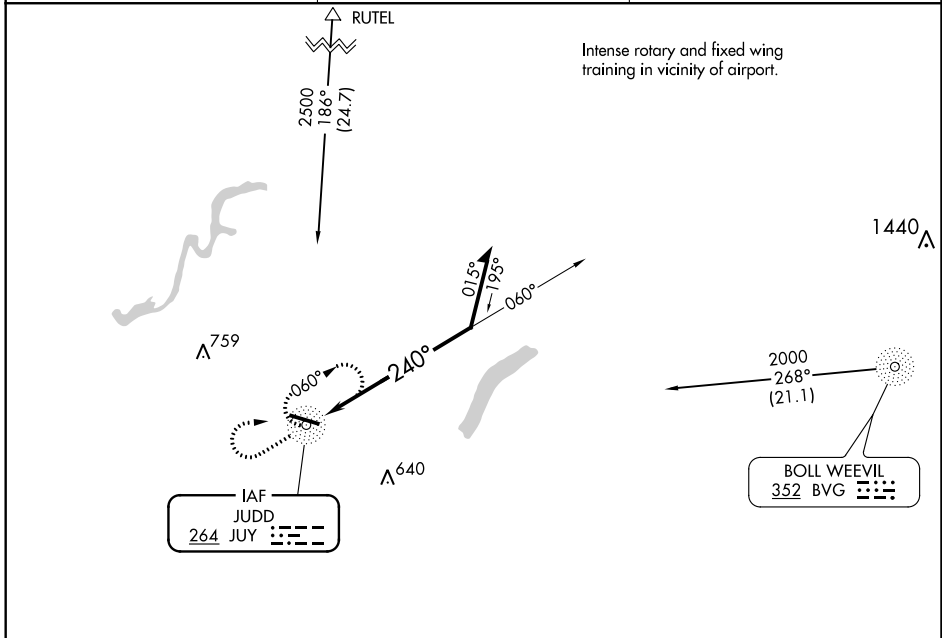

NDB JUY <b>264</b>	APP CRS <b>240°</b>	Rwy Idg TDZE Apt Elev	<b>N/A</b> <b>N/A</b> <b>310</b>
-----------------------	------------------------	-----------------------------	--

**NDB-A**

SOUTH ALABAMA RGNL AT BILL BENTON FIELD (79J)

**⚠** When local altimeter setting not received, use Cairns AAF altimeter setting and increase all MDA 100 feet.

MISSED APPROACH: Climb to 1500 then climbing right turn to 2000 direct JUY NDB and hold.

ASOS <b>134.875</b>	CAIRNS APP CON ★ <b>133.45 239.275</b>	UNICOM <b>122.8 (CTAF) 0</b>
------------------------	---	---------------------------------

CATEGORY	A	B	C	D
CIRCLING	980-1	670 (700-1)	980-1¾ 670 (700-1¾)	980-2 670 (700-2)

**NDB-A**

SE-4, 31 JAN 2019 to 28 FEB 2019

SE-4, 31 JAN 2019 to 28 FEB 2019