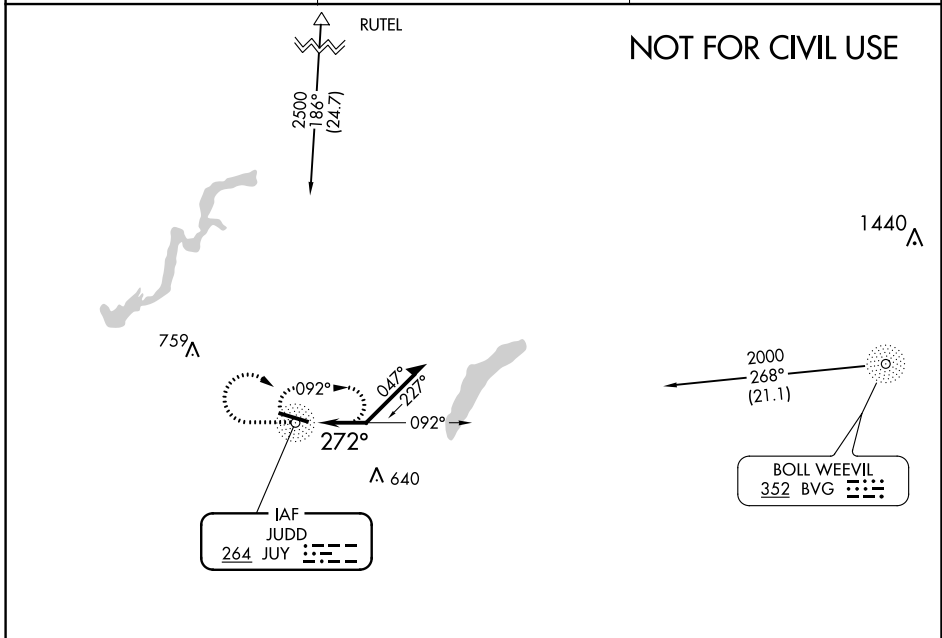

NDB JUY 264	APP CRS 272°	Rwy Idg TDZE Apt Elev	6000 308 310
-----------------------	------------------------	-----------------------------	---

COPTER NDB RWY 29

SOUTH ALABAMA RGNL AT BILL BENTON FIELD (79J)

⚠ When local altimeter setting not received, use Cairns AAF altimeter setting and increase all MDA 100 feet.

⚠ MISSED APPROACH: Climb to 1200 then climbing right turn to 2000 direct JUY NDB and hold.

ASOS 134.875	CAIRNS APP CON ★ 133.45 239,275	UNICOM 122.8 (CTAF) 0
------------------------	---	---------------------------------

ELEV 310	TDZE 308
----------	----------

SE-4, 31 JAN 2019 to 28 FEB 2019

SE-4, 31 JAN 2019 to 28 FEB 2019