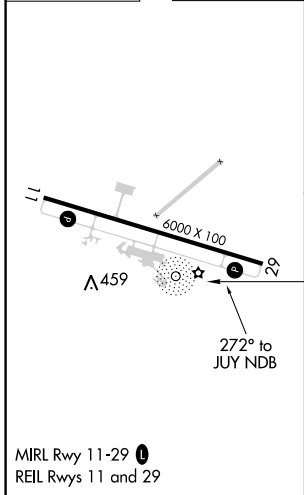

NDB JUY 264	APP CRS 272°	Rwy Idg TDZE Apt Elev	6000 308 310
-----------------------	------------------------	-----------------------------	---

COPTER NDB RWY 29

SOUTH ALABAMA RGNL AT BILL BENTON FIELD (79J)

ELEV 310	TDZE 308
----------	----------

SE-4, 31 JAN 2019 to 28 FEB 2019

SE-4, 31 JAN 2019 to 28 FEB 2019