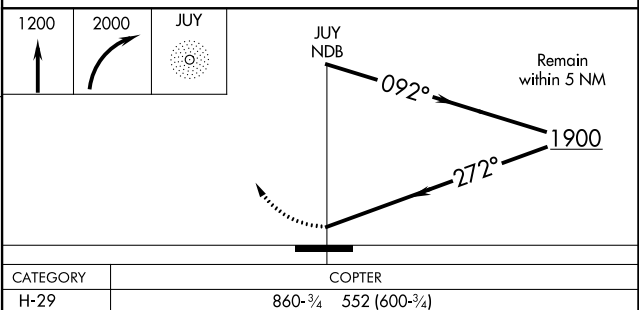

SE-4, 31 JAN 2019 to 28 FEB 2019

SE-4, 31 JAN 2019 to 28 FEB 2019