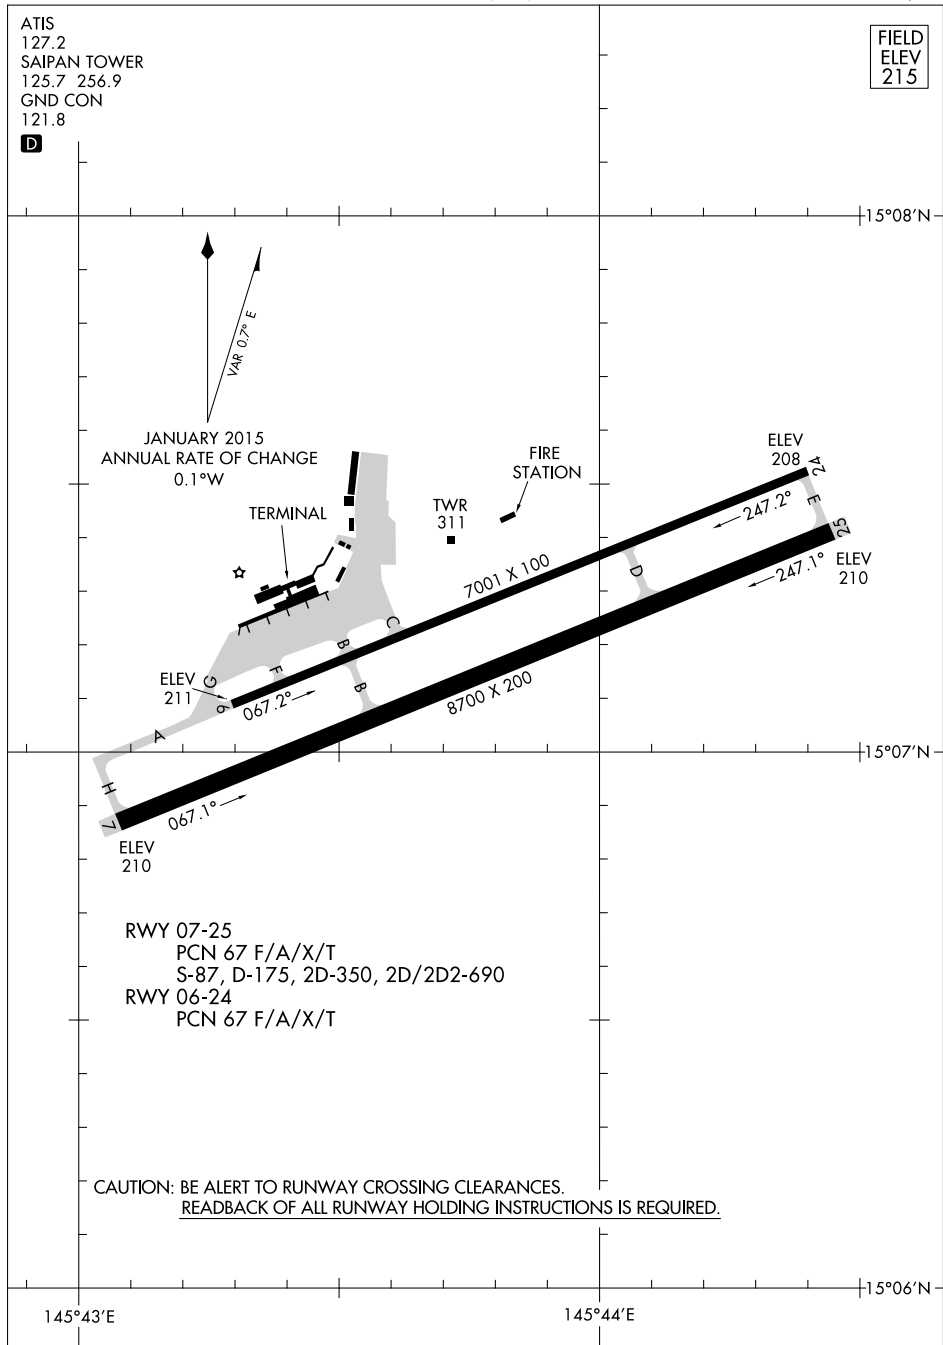

# AIRPORT DIAGRAM

FRANCISCO C ADA/SAIPAN INTL (GSN)(PGSN)  
AL-6293 (FAA) SAIPAN ISLAND, CQ

ATIS  
127.2  
SAIPAN TOWER  
125.7 256.9  
GND CON  
121.8

FIELD  
ELEV  
215

D

PAC: 03 JAN 2019 to 28 FEB 2019

PAC: 03 JAN 2019 to 28 FEB 2019

# AIRPORT DIAGRAM

FRANCISCO C ADA/SAIPAN INTL (GSN)(PGSN)  
SAIPAN ISLAND, CQ