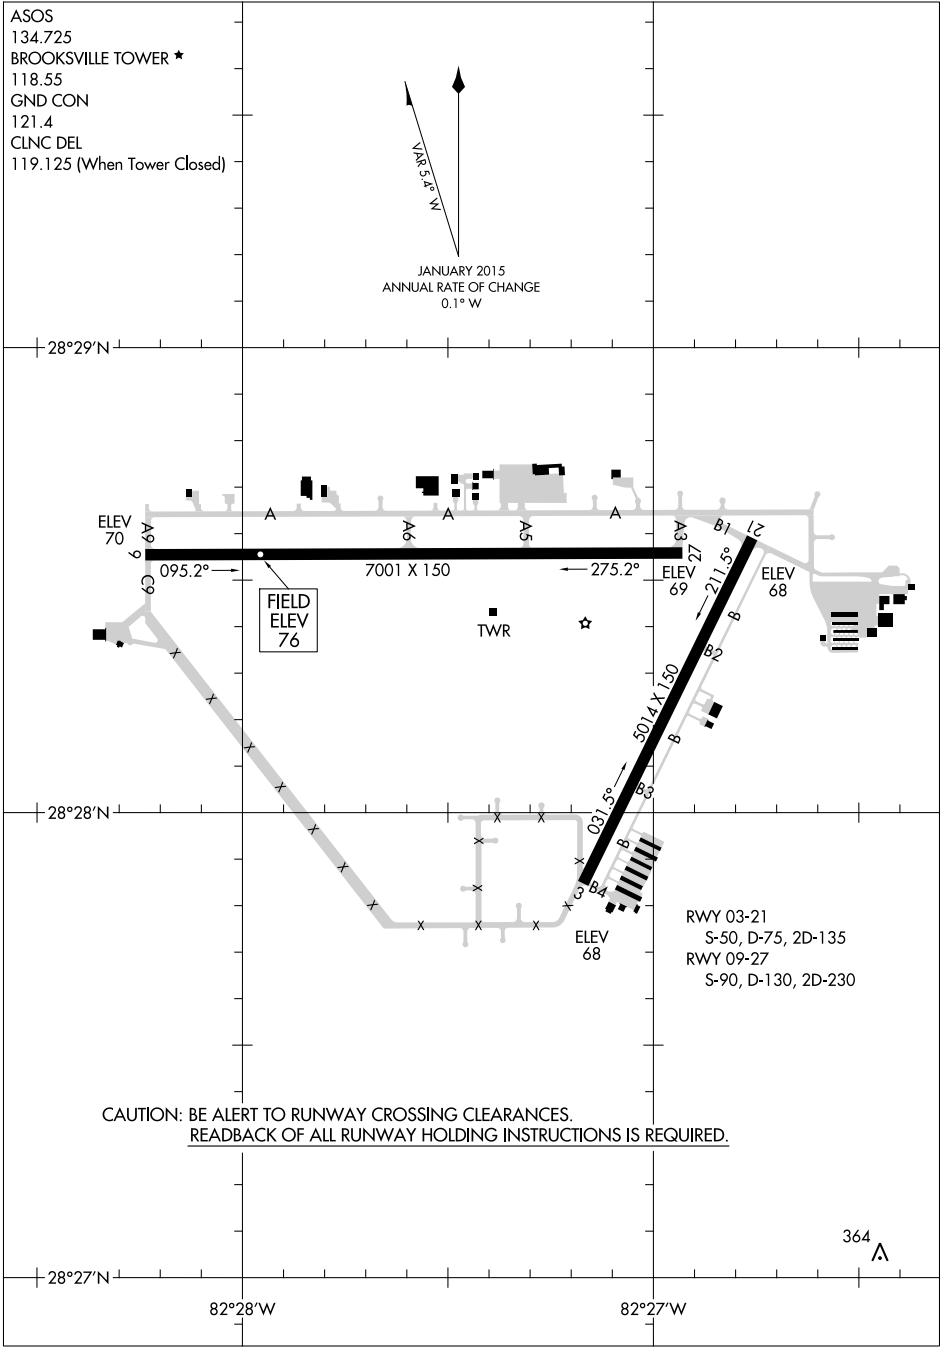

18312  
**AIRPORT DIAGRAM**

**BROOKSVILLE-TAMPA BAY RGNL (BKV)**  
BROOKSVILLE, FLORIDA

AL-6210 (FAA)

ASOS  
134.725  
BROOKSVILLE TOWER ★  
118.55  
GND CON  
121.4  
CLNC DEL  
119.125 (When Tower Closed)

SE-3, 31 JAN 2019 to 28 FEB 2019

SE-3, 31 JAN 2019 to 28 FEB 2019

RWY 03-21  
S-50, D-75, 2D-135  
RWY 09-27  
S-90, D-130, 2D-230

**CAUTION: BE ALERT TO RUNWAY CROSSING CLEARANCES.  
READBACK OF ALL RUNWAY HOLDING INSTRUCTIONS IS REQUIRED.**

364  
▲

18312  
**AIRPORT DIAGRAM**

**BROOKSVILLE-TAMPA BAY RGNL (BKV)**  
BROOKSVILLE, FLORIDA