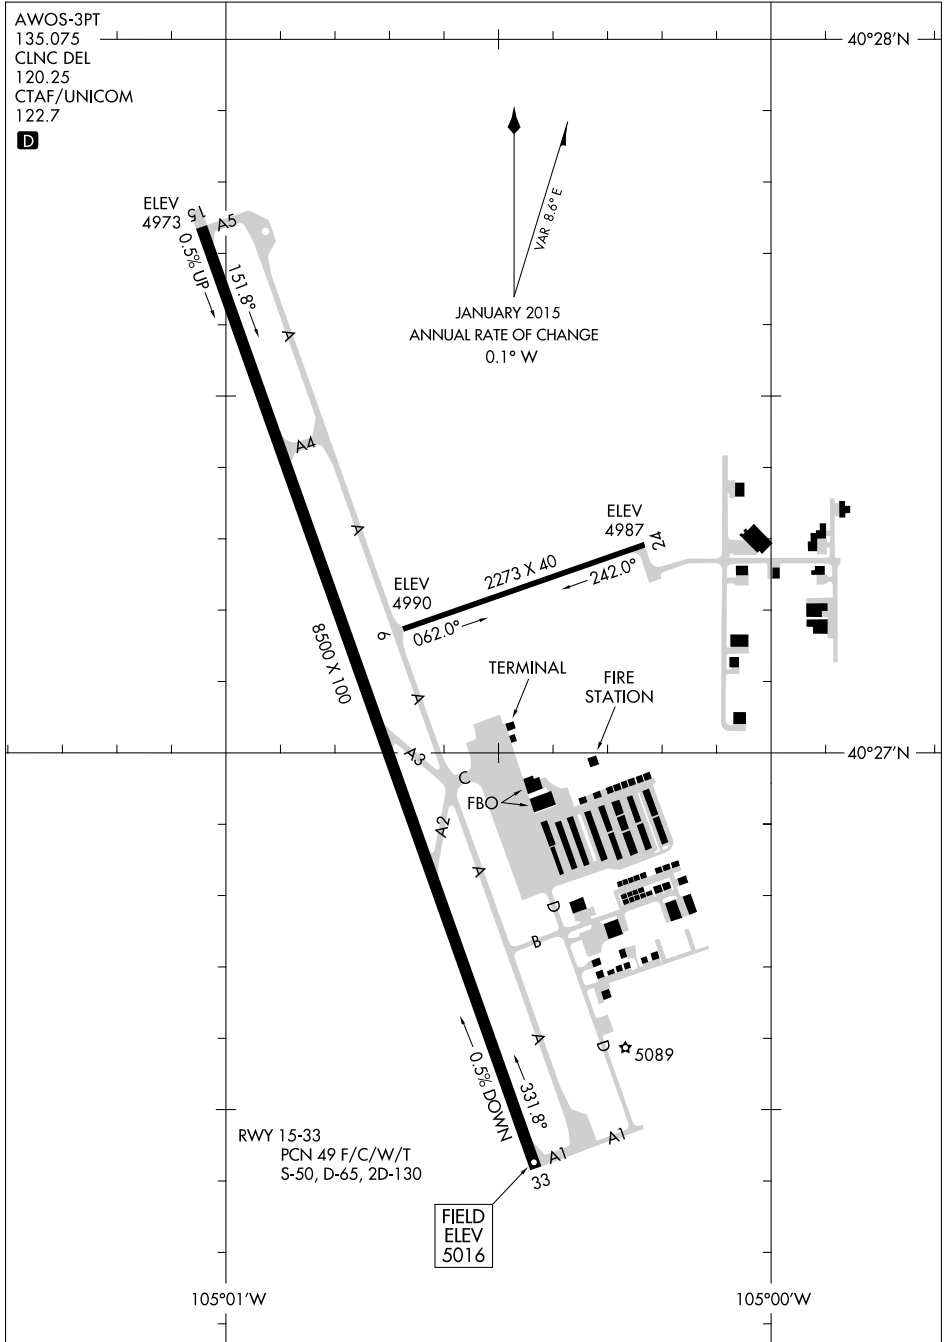

AIRPORT DIAGRAM

NORTHERN COLORADO RGNL (FNL)
FORT COLLINS/LOVELAND, COLORADO

AL-5677 (FAA)

AWOS-3PT
135.075
CLNC DEL
120.25
CTAF/UNICOM
122.7

SW-1, 31 JAN 2019 to 28 FEB 2019

SW-1, 31 JAN 2019 to 28 FEB 2019

AIRPORT DIAGRAM

FORT COLLINS/LOVELAND, COLORADO
NORTHERN COLORADO RGNL (FNL)