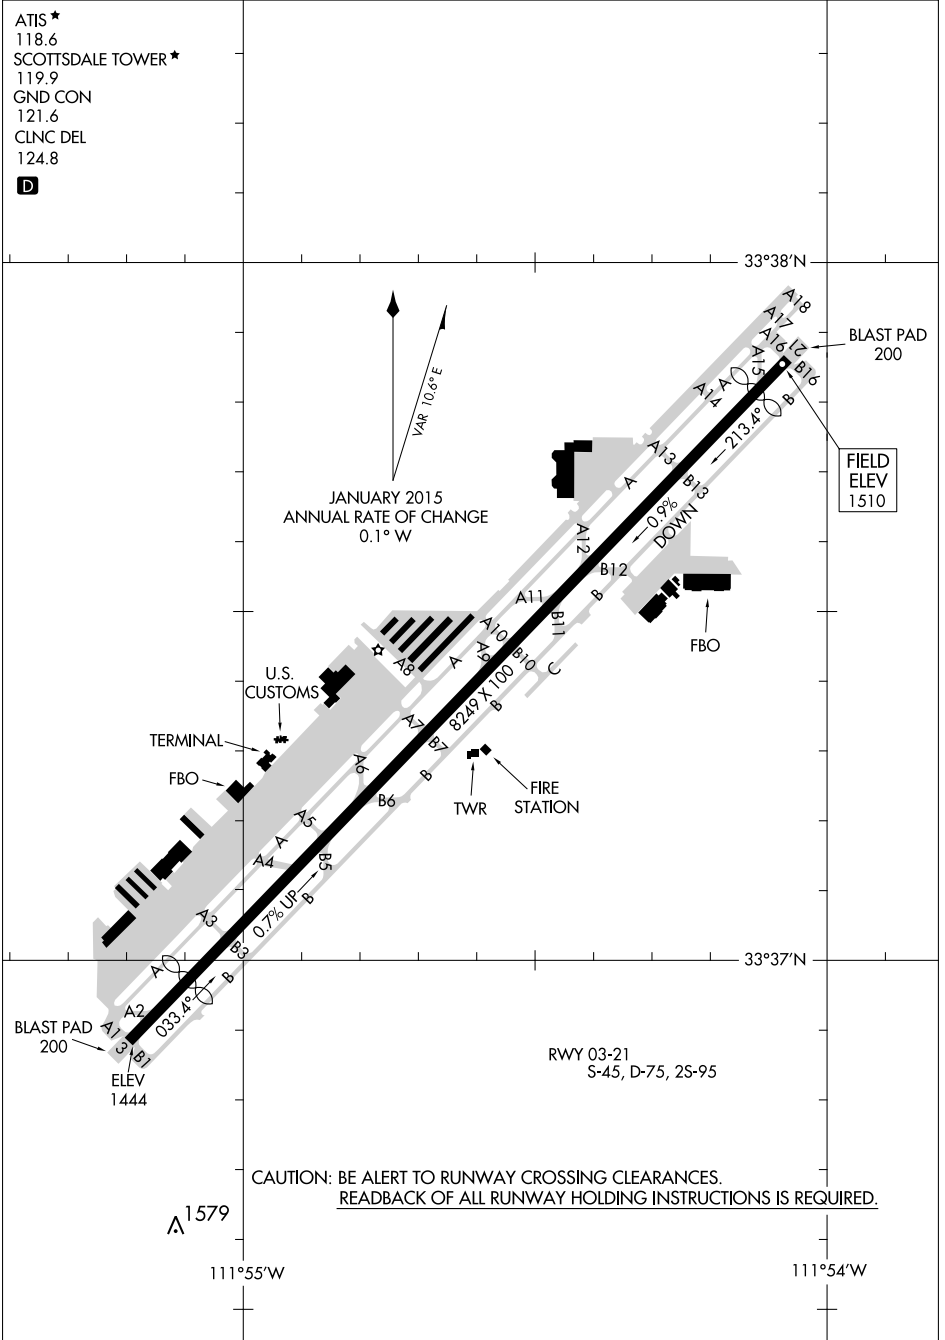

19003

AIRPORT DIAGRAM

AL-5651 (FAA)

SCOTTSDALE (SDL)
SCOTTSDALE, ARIZONA

ATIS ★
 118.6
 SCOTTSDALE TOWER ★
 119.9
 GND CON
 121.6
 CLNC DEL
 124.8

D

SW-4, 31 JAN 2019 to 28 FEB 2019

SW-4, 31 JAN 2019 to 28 FEB 2019

AIRPORT DIAGRAM

19003

SCOTTSDALE, ARIZONA
SCOTTSDALE (SDL)