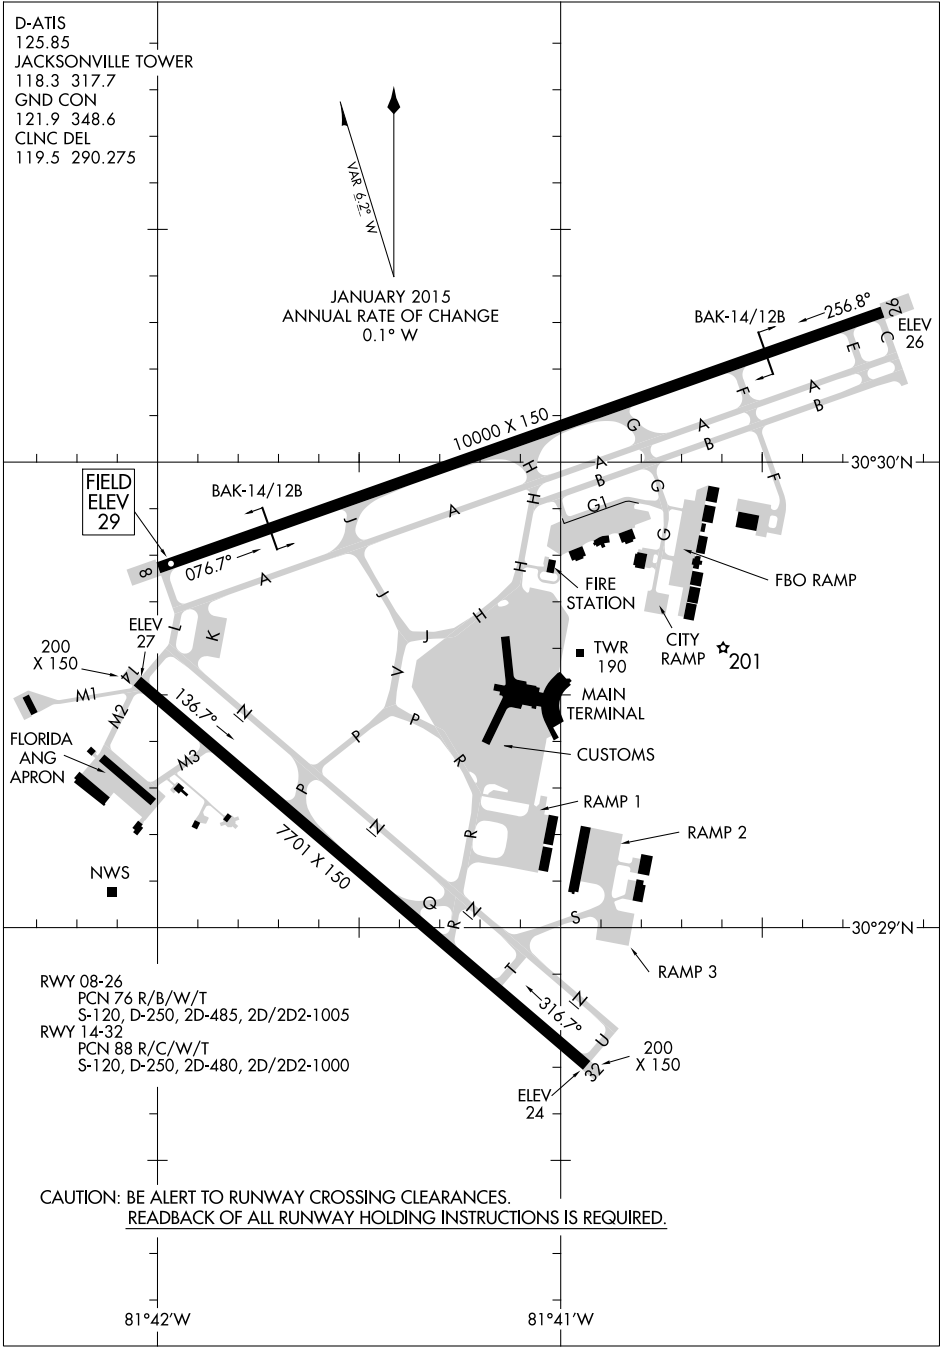

18312
AIRPORT DIAGRAM

AL-5570 (FAA)

JACKSONVILLE INTL (JAX)
 JACKSONVILLE, FLORIDA

D-ATIS
 125.85
 JACKSONVILLE TOWER
 118.3 317.7
 GND CON
 121.9 348.6
 CLNC DEL
 119.5 290.275

VAR 5.2° N
 JANUARY 2015
 ANNUAL RATE OF CHANGE
 0.1° W

SE-3, 31 JAN 2019 to 28 FEB 2019

SE-3, 31 JAN 2019 to 28 FEB 2019

**CAUTION: BE ALERT TO RUNWAY CROSSING CLEARANCES.
 READBACK OF ALL RUNWAY HOLDING INSTRUCTIONS IS REQUIRED.**

18312
AIRPORT DIAGRAM

JACKSONVILLE, FLORIDA
JACKSONVILLE INTL (JAX)