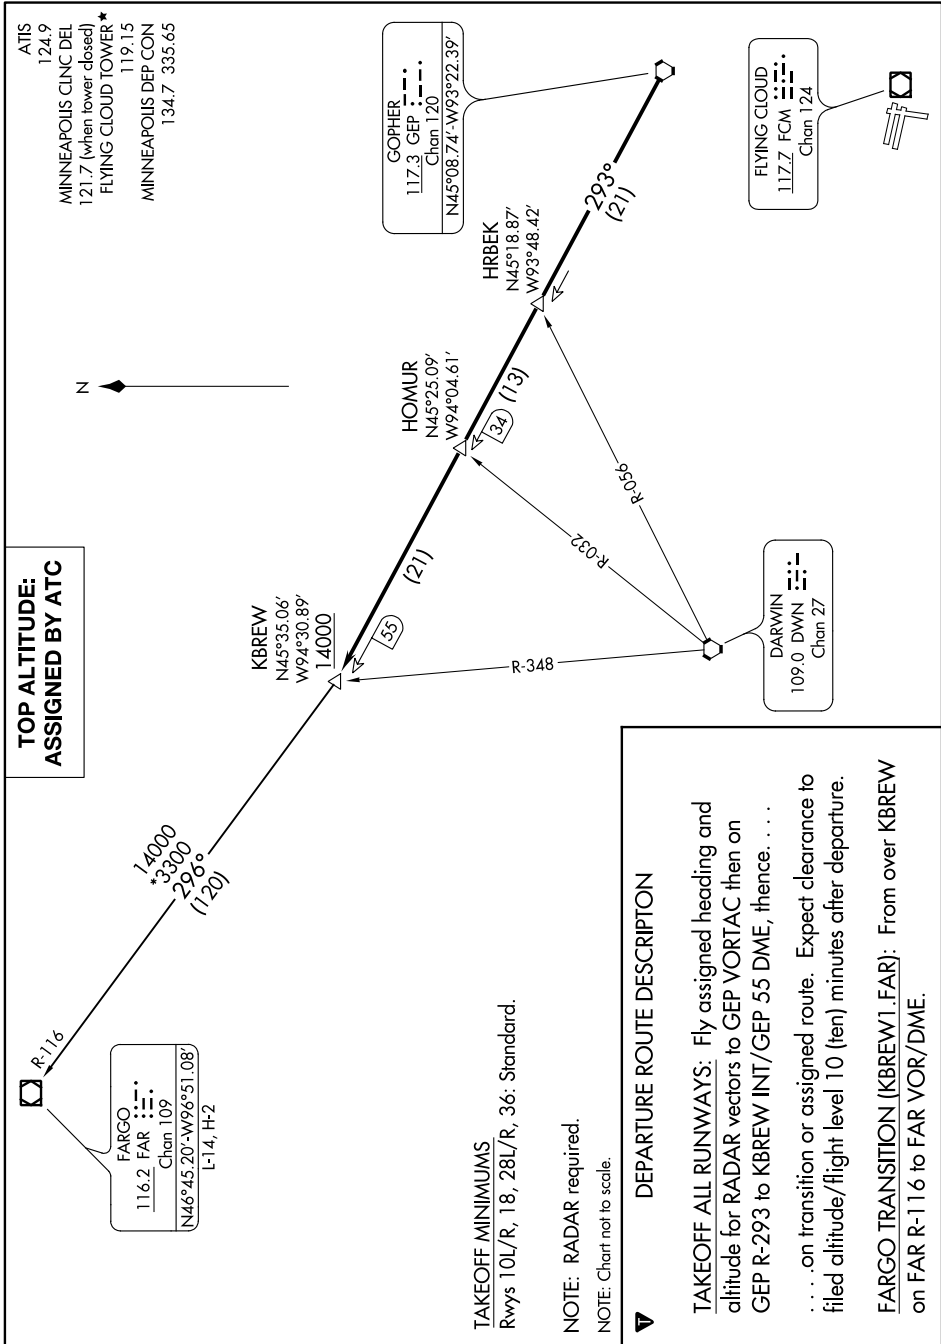

**KBREW ONE DEPARTURE**  
(KBREW1.KBREW) 18032

AL-5094 (FAA)

FLYING CLOUD (FCM)  
MINNEAPOLIS, MINNESOTA

NC-1, 31 JAN 2019 to 28 FEB 2019

**KBREW ONE DEPARTURE**  
(KBREW1.KBREW) 01FEB18

MINNEAPOLIS, MINNESOTA  
FLYING CLOUD (FCM)

NC-1, 31 JAN 2019 to 28 FEB 2019