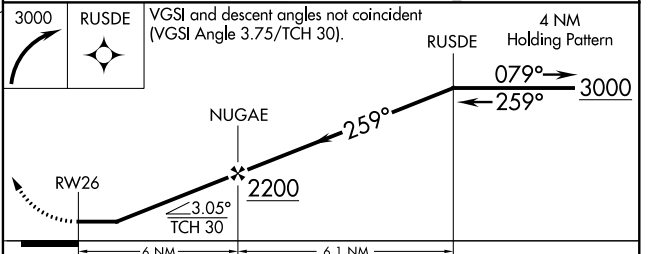

▲ NA MISSED APPROACH: Climbing right turn to 3000 direct RUSDE and hold.

HERITAGE FIELD ASOS 119.425	PHILADELPHIA APP CON 126.85 263.125	CLINC DEL 118.55	UNICOM 122.8 (CTAF) 0
---------------------------------------	---	----------------------------	---------------------------------

NE-4, 31 JAN 2019 to 28 FEB 2019

NE-4, 31 JAN 2019 to 28 FEB 2019

ELEV 256	TDZE 256
----------	----------

CATEGORY	A	B	C	D
LNAV MDA	1040-1 784 (800-1)	1040-1¼ 784 (800-1¼)	1040-2¼ 784 (800-2¼)	NA
CIRCLING	1040-1 784 (800-1)	1040-1¼ 784 (800-1¼)	1080-2½ 824 (900-2½)	NA