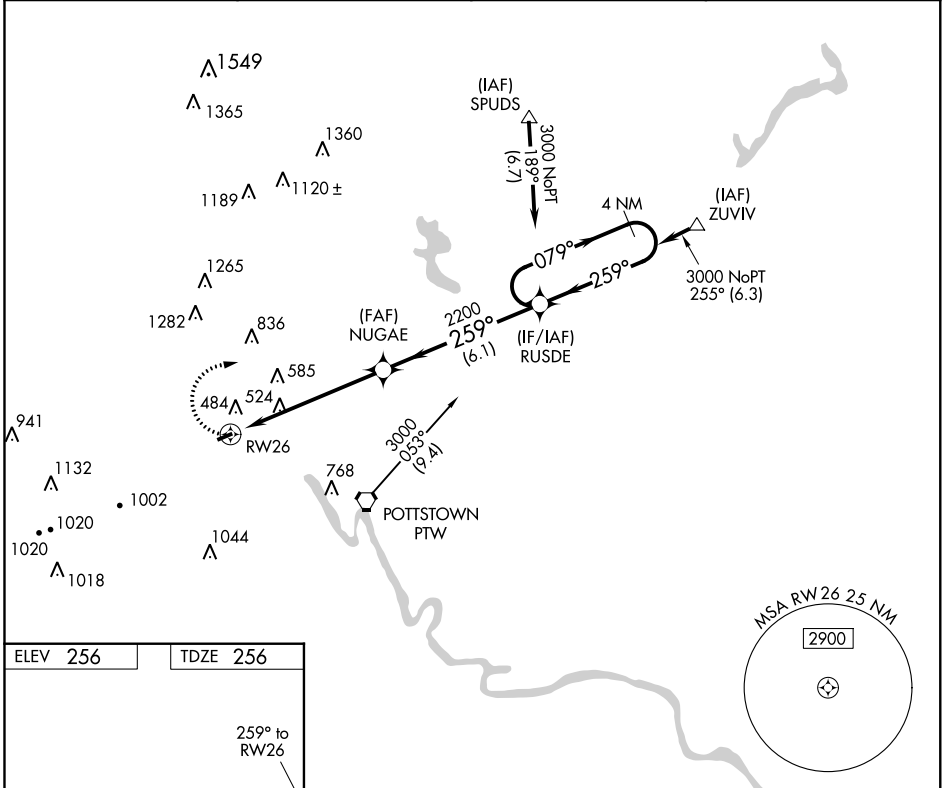

APP CRS 259°	Rwy Idg TDZE Apt Elev	2704 256 256
------------------------	-----------------------------	---

RNAV (GPS) RWY 26

POTTSTOWN MUNI (N47)

▼ DME/DME RNP -0.3 NA. Visibility reduction by helicopters NA. Use Heritage Field altimeter setting; when not received, use Reading altimeter setting and increase all MDA 40 feet and LNAV Cat. C visibility ¼ mile.

▲ NA MISSED APPROACH: Climbing right turn to 3000 direct RUSDE and hold.

HERITAGE FIELD ASOS 119.425	PHILADELPHIA APP CON 126.85 263.125	CLINC DEL 118.55	UNICOM 122.8 (CTAF) 0
---------------------------------------	---	----------------------------	---------------------------------

NE-4, 31 JAN 2019 to 28 FEB 2019

NE-4, 31 JAN 2019 to 28 FEB 2019

ELEV 256	TDZE 256
----------	----------

CATEGORY	A	B	C	D
LNAV MDA	1040-1 784 (800-1)	1040-1¼ 784 (800-1¼)	1040-2¼ 784 (800-2¼)	NA
CIRCLING	1040-1 784 (800-1)	1040-1¼ 784 (800-1¼)	1080-2½ 824 (900-2½)	NA