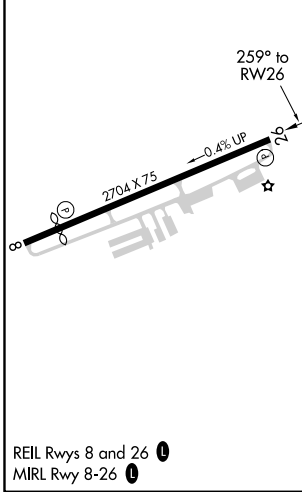

▲ NA MISSED APPROACH: Climbing right turn to 3000 direct RUSDE and hold.

HERITAGE FIELD ASOS 119.425	PHILADELPHIA APP CON 126.85 263.125	CLINC DEL 118.55	UNICOM 122.8 (CTAF) 0
---------------------------------------	---	----------------------------	---------------------------------

NE-4, 31 JAN 2019 to 28 FEB 2019

NE-4, 31 JAN 2019 to 28 FEB 2019

ELEV 256	TDZE 256
----------	----------

CATEGORY	A	B	C	D
LNAV MDA	1040-1 784 (800-1)	1040-1¼ 784 (800-1¼)	1040-2¼ 784 (800-2¼)	NA
CIRCLING	1040-1 784 (800-1)	1040-1¼ 784 (800-1¼)	1080-2½ 824 (900-2½)	NA