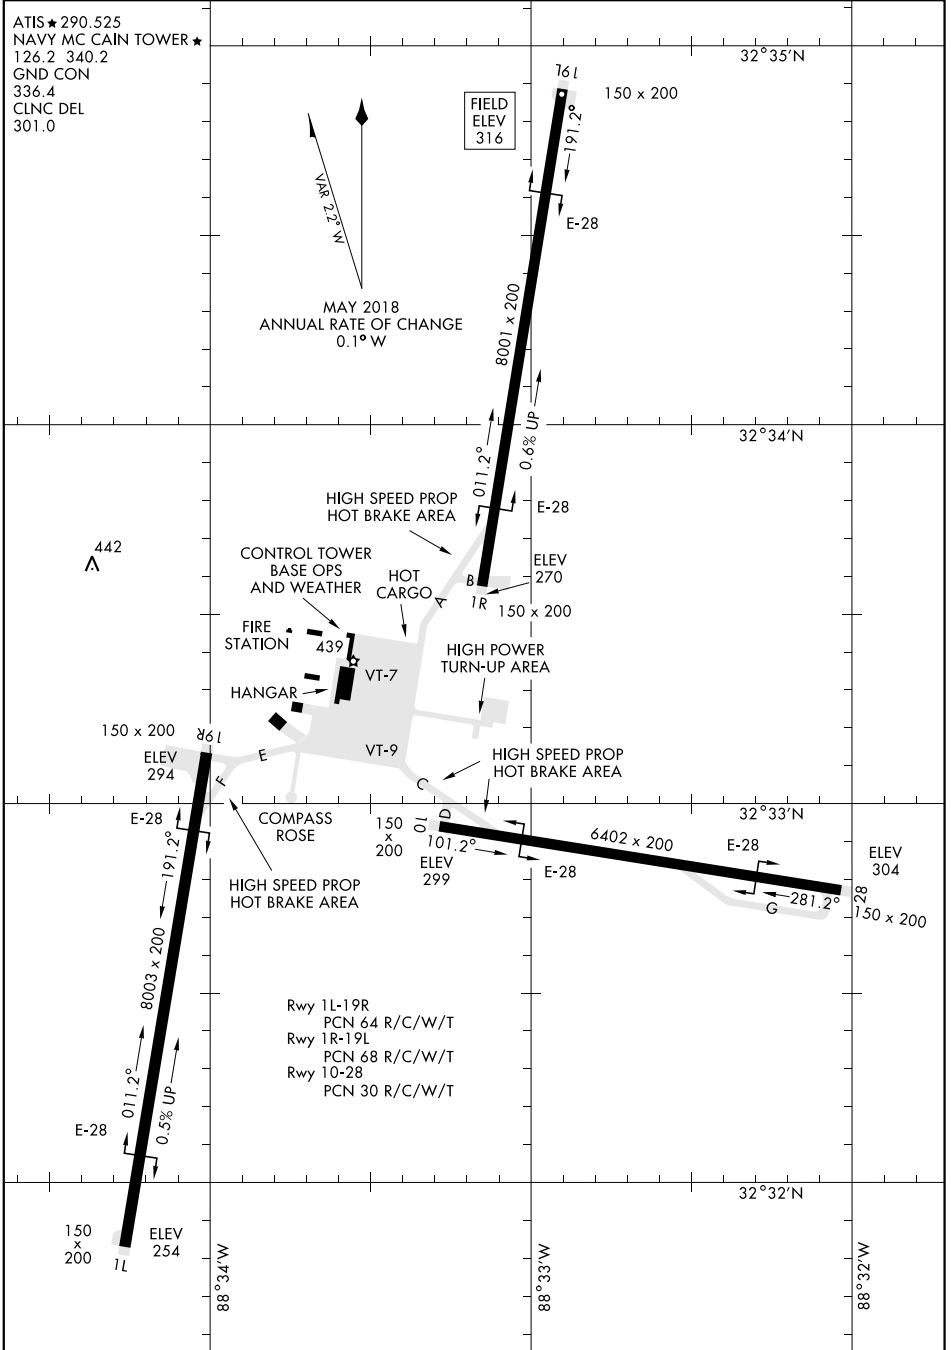

# AIRPORT DIAGRAM

ATIS ★ 290.525  
 NAVY MC CAIN TOWER ★  
 126.2 340.2  
 GND CON  
 336.4  
 CLNC DEL  
 301.0

SC-4, 31 JAN 2019 to 28 FEB 2019

SC-4, 31 JAN 2019 to 28 FEB 2019

# AIRPORT DIAGRAM