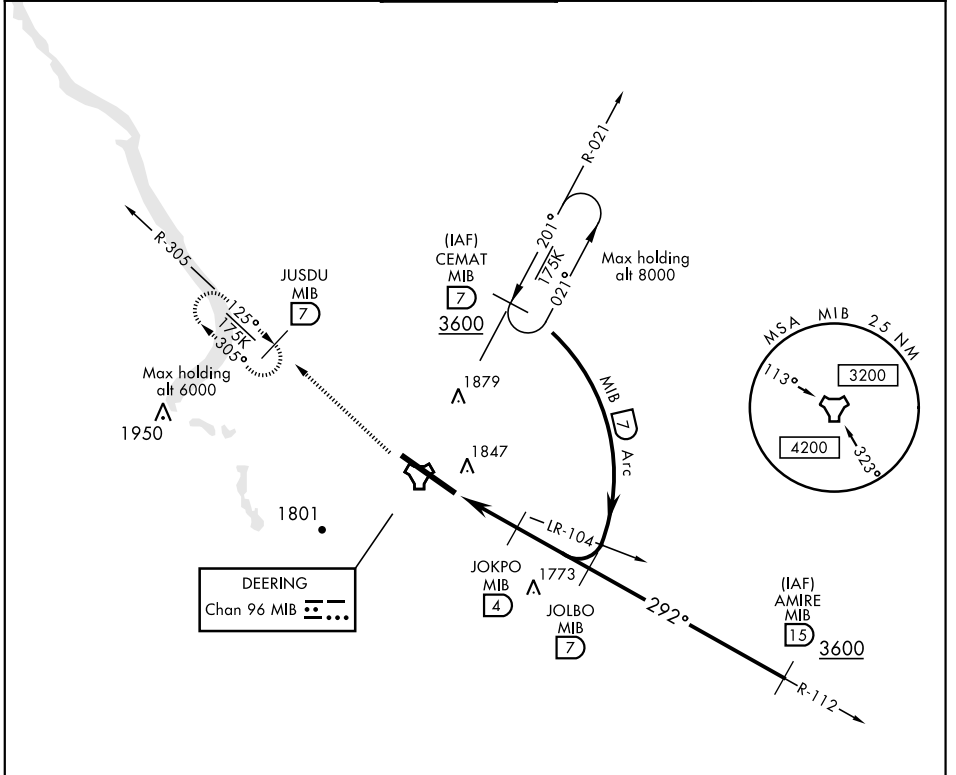

MINOT, NORTH DAKOTA

COPTER TACAN 292°

TACAN MIB Chan 96	APCH CRS 292°	Rwy ldg 13,198 TDZE 1646 Arpt Elev 1666
-----------------------------	-------------------------	--

AL-5013 [USAF]

MINOT AFB (KMIB)

* When ALS inop, increase RVR to 28 and vis to 1/2 mile.	ALSF-1 	MISSED APPROACH: Climb to 3600 via MIB TACAN R-305 direct JUSDU and hold.
--	------------	---

ATIS ★ 278.8	MINOT APP CON 119.6 363.8	MINOT TOWER ★ 120.65 253.5	GND CON 134.0 275.8	CLNC DEL 326.2
------------------------	-------------------------------------	--------------------------------------	-------------------------------	--------------------------

NC-1, 31 JAN 2019 to 28 FEB 2019

NC-1, 31 JAN 2019 to 28 FEB 2019

COPTER ONLY

EMERG SAFE ALT 100 NM 4700

MINOT, NORTH DAKOTA

48°25'N-101°21'W

MINOT AFB (KMIB)

Orig 21JUL16

COPTER TACAN 292°