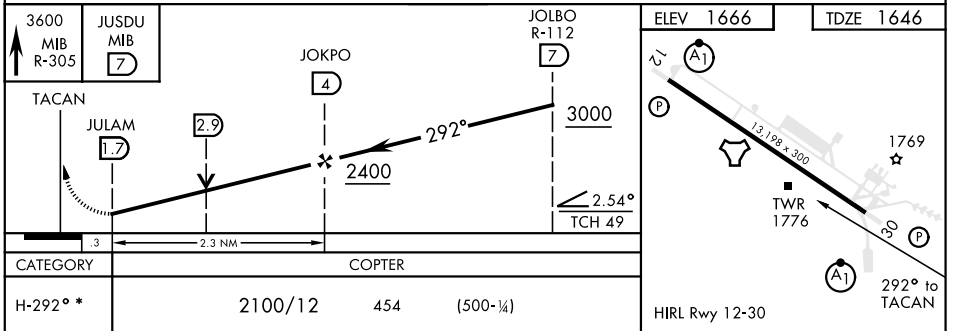

MINOT, NORTH DAKOTA

COPTER TACAN 292°

TACAN MIB Chan 96	APCH CRS 292°	Rwy ldg 13,198 TDZE 1646 Arpt Elev 1666
-----------------------------	-------------------------	--

AL-5013 [USAF]

MINOT AFB (KMIB)

* When ALS inop, increase RVR to 28 and vis to 1/2 mile.	ALSF-1 	MISSED APPROACH: Climb to 3600 via MIB TACAN R-305 direct JUSDU and hold.
--	------------	---

ATIS ★ 278.8	MINOT APP CON 119.6 363.8	MINOT TOWER ★ 120.65 253.5	GND CON 134.0 275.8	CLNC DEL 326.2
------------------------	-------------------------------------	--------------------------------------	-------------------------------	--------------------------

NC-1, 31 JAN 2019 to 28 FEB 2019

NC-1, 31 JAN 2019 to 28 FEB 2019

COPTER ONLY

EMERG SAFE ALT 100 NM 4700

MINOT, NORTH DAKOTA

48°25'N-101°21'W

MINOT AFB (KMIB)

Orig 21JUL16

COPTER TACAN 292°