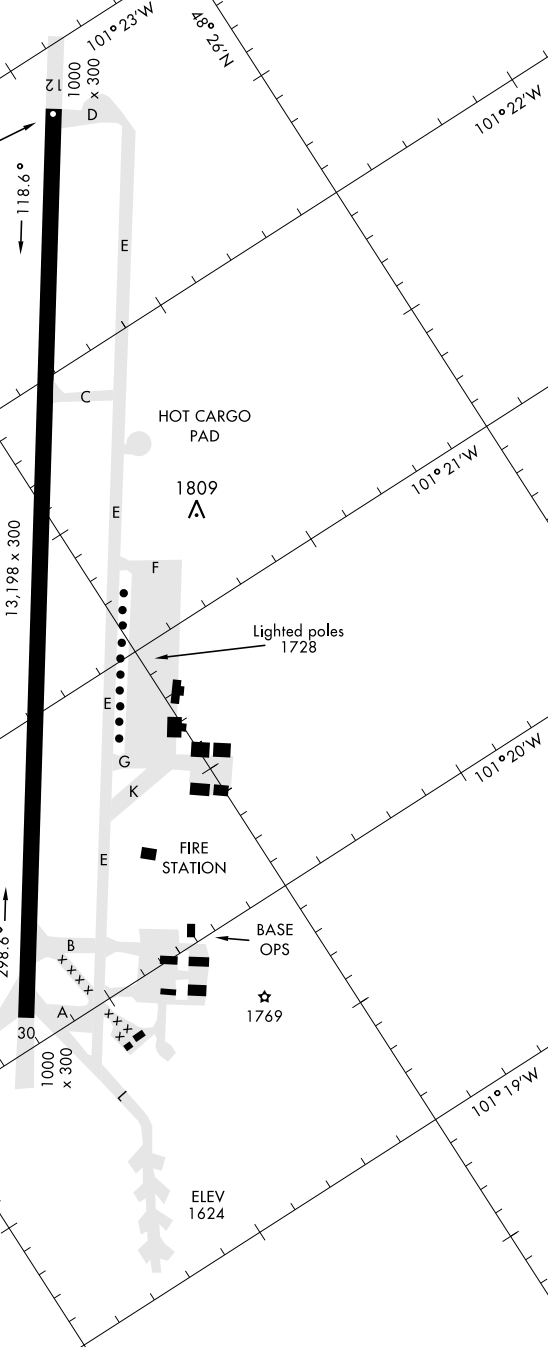

AIRPORT DIAGRAM

AFD-5013 [USAF]

MINOT AFB (KMIB)

MINOT, NORTH DAKOTA

ATIS ★ 278.8
 MINOT TOWER ★
 120.65 253.5
 GND CON
 134.0 275.8
 CLNC DEL
 326.2

FIELD
 ELEV
 1666

JULY 2018
 ANNUAL RATE OF CHANGE
 0.1°W

NC-1, 31 JAN 2019 to 28 FEB 2019

NC-1, 31 JAN 2019 to 28 FEB 2019

Rwy 12-30
 PCN 70 R/B/W/T

ELEV 1648

BASE OPS

★ 1769

ELEV 1624

AIRPORT DIAGRAM

MINOT, NORTH DAKOTA

MINOT AFB (KMIB)