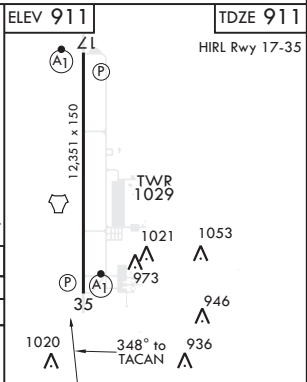

GRAND FORKS, NORTH DAKOTA

TACAN RWY 35

TACAN RDR Chan 111	APCH CRS 348°	Rwy ldg 12,351	TDZE 911
		Arprt Elev 911	

AL-5010 (USAF)

GRAND FORKS AFB (KRDR)

* When ALS inop, increase CAT AB RVR to 55 and vis to 1 mile,
CAT CDE RVR to 60 and vis to 1 1/8 miles.
** Circling E of Rwy 17-35 not authorized.

MISSED APPROACH: Climb to 3000 on RDR TACAN R-353 to FRISK and hold.

ATIS 273.45	APP CON 118.1 318.1	RED RIVER TOWER 124.9 349.0	GND CON 119.15 275.8	CLNC DEL 119.15 360.7
----------------	------------------------	--------------------------------	-------------------------	--------------------------

GRAND FORKS, NORTH DAKOTA

47°58'N - 97°24'W

GRAND FORKS AFB (KRDR)

Amdt 3 26APR18

TACAN RWY 35

NC-1, 31 JAN 2019 to 28 FEB 2019

NC-1, 31 JAN 2019 to 28 FEB 2019