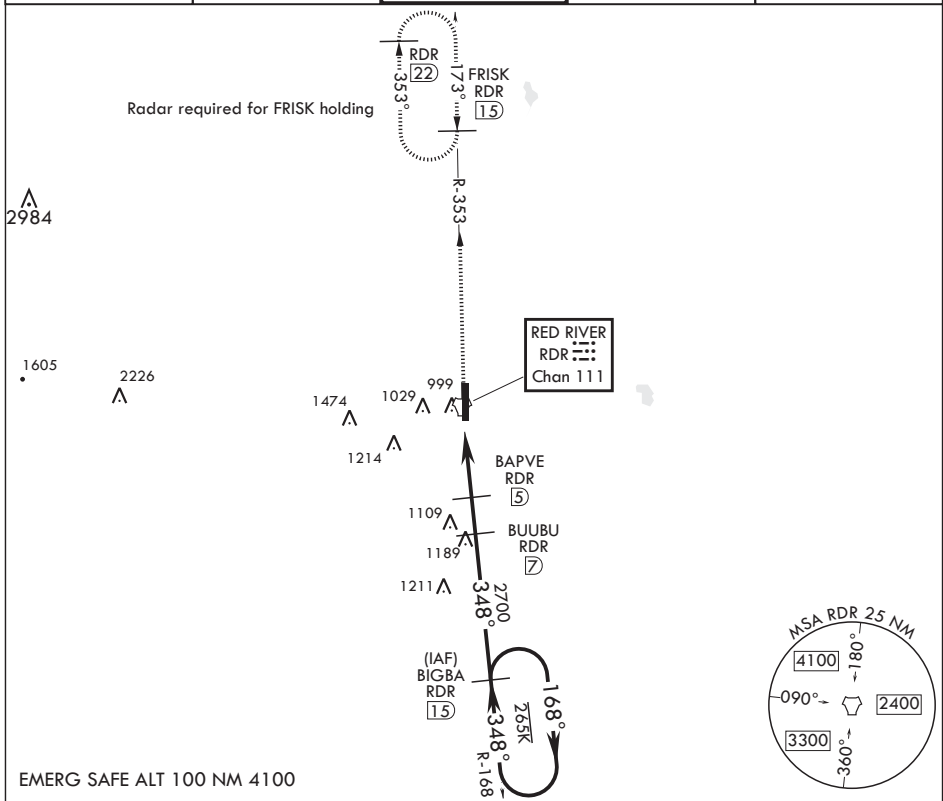

GRAND FORKS, NORTH DAKOTA

TACAN RWY 35

TACAN RDR Chan 111	APCH CRS 348°	Rwy ldg 12,351	TDZE 911
		Arprt Elev 911	

AL-5010 (USAF)

GRAND FORKS AFB (KRDR)

* When ALS inop, increase CAT AB RVR to 55 and vis to 1 mile,
CAT CDE RVR to 60 and vis to 1 1/8 miles.
** Circling E of Rwy 17-35 not authorized.

MISSED APPROACH: Climb to 3000 on RDR TACAN R-353 to FRISK and hold.

ATIS 273.45	APP CON 118.1 318.1	RED RIVER TOWER 124.9 349.0	GND CON 119.15 275.8	CLNC DEL 119.15 360.7
----------------	------------------------	--------------------------------	-------------------------	--------------------------

GRAND FORKS, NORTH DAKOTA

47°58'N - 97°24'W

GRAND FORKS AFB (KRDR)

Amdt 3 26APR18

TACAN RWY 35

NC-1, 31 JAN 2019 to 28 FEB 2019

NC-1, 31 JAN 2019 to 28 FEB 2019