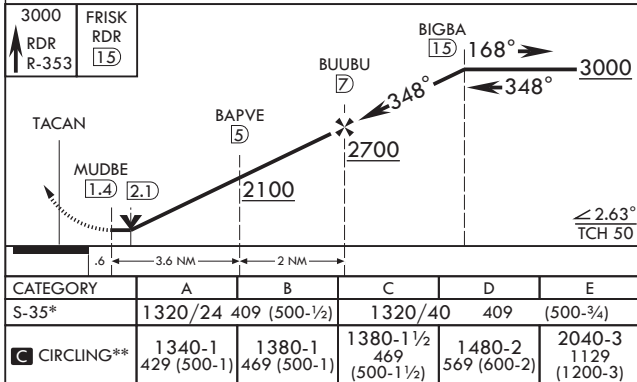

GRAND FORKS, NORTH DAKOTA

TACAN RWY 35

TACAN RDR Chan 111	APCH CRS 348°	Rwy ldg 12,351	TDZE 911
		Arprt Elev 911	

AL-5010 (USAF)

GRAND FORKS AFB (KRDR)

* When ALS inop, increase CAT AB RVR to 55 and vis to 1 mile,
CAT CDE RVR to 60 and vis to 1 1/8 miles.
** Circling E of Rwy 17-35 not authorized.

MISSED APPROACH: Climb to 3000 on RDR TACAN R-353 to FRISK and hold.

ATIS 273.45	APP CON 118.1 318.1	RED RIVER TOWER 124.9 349.0	GND CON 119.15 275.8	CLNC DEL 119.15 360.7
----------------	------------------------	--------------------------------	-------------------------	--------------------------

GRAND FORKS, NORTH DAKOTA

47°58'N - 97°24'W

GRAND FORKS AFB (KRDR)

Amdt 3 26APR18

TACAN RWY 35

NC-1, 31 JAN 2019 to 28 FEB 2019

NC-1, 31 JAN 2019 to 28 FEB 2019