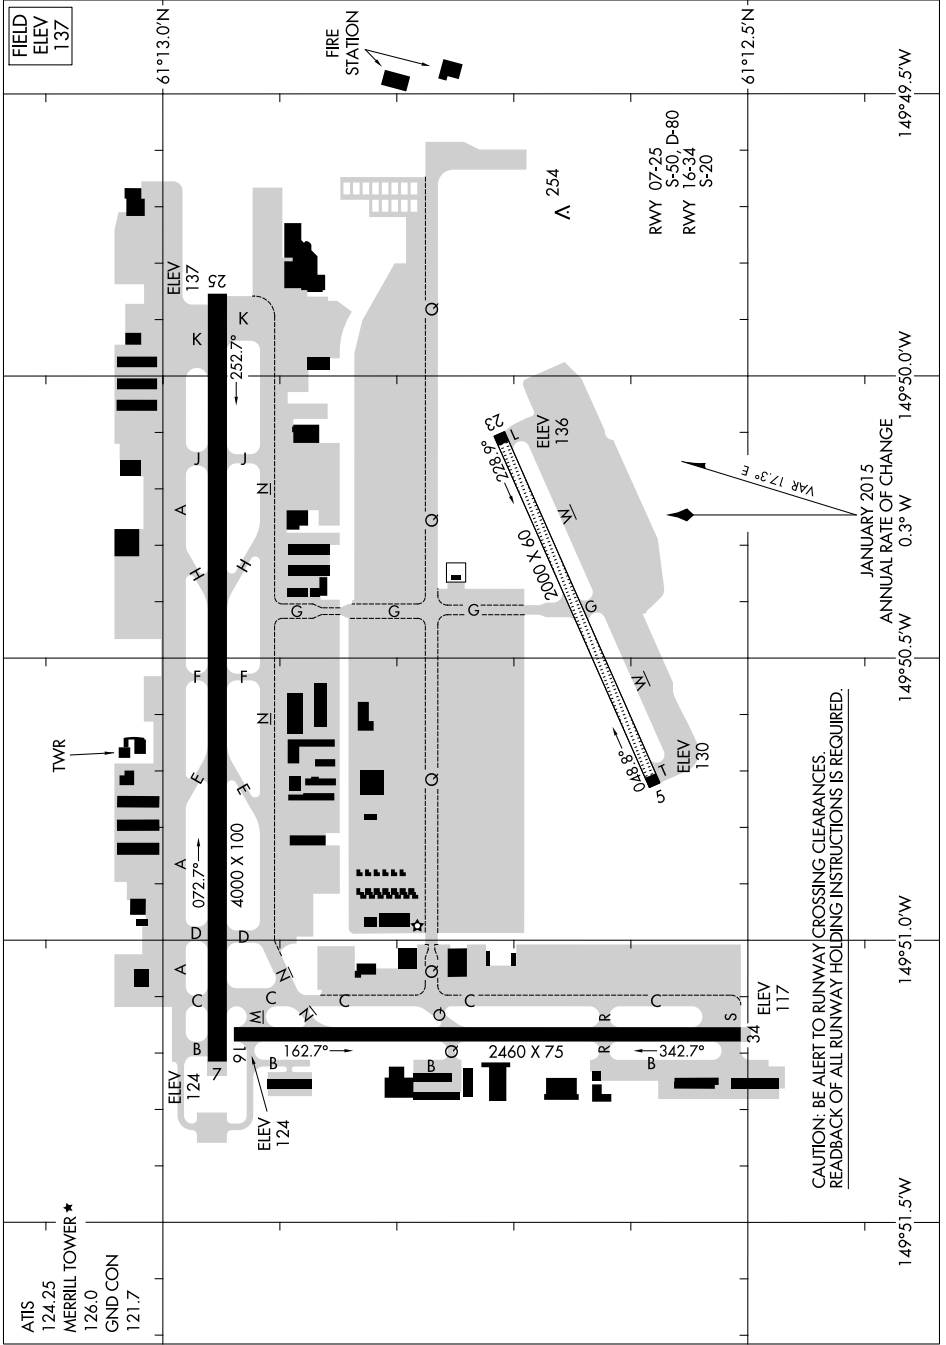

# AIRPORT DIAGRAM

AL-1522 (FAA)

MERRILL FIELD (MRI)(PAMR)  
ANCHORAGE, ALASKA

AK, 03 JAN 2019 to 28 FEB 2019

AK, 03 JAN 2019 to 28 FEB 2019

# AIRPORT DIAGRAM

ANCHORAGE, ALASKA  
MERRILL FIELD (MRI)(PAMR)