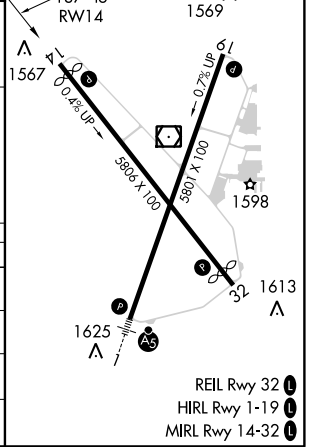

WAAS CH 62915 W14A	APP CRS 137°	Rwy Idg TDZE Apt Elev	5160 1544 1573
--	------------------------	-----------------------------	---

RNAV (GPS) RWY 14

NORFOLK RGNL/KARL STEFAN MEMORIAL FIELD (OFK)

⚠ For uncompensated Baro-VNAV systems, LNAV/VNAV NA below -18°C (0°F) or above 54°C (130°F).
⚠ DME/DME RNP-0.3 NA. When local altimeter setting not received, use Wayne altimeter setting and increase all DA/MDA 80 feet, increase LPV and LNAV/VNAV all Cats and LNAV Cat C visibility ¼ mile. Baro-VNAV and VDP NA when using Wayne altimeter setting.

MISSED APPROACH: Climb to 3900 direct AYEDU and hold.

ASOS 119.025	COLUMBUS RADIO 122.15	UNICOM 122.7 (CTAF) 📻
------------------------	---------------------------------	--

CATEGORY	A	B	C	D
LPV DA	1825-1	281 (300-1)		NA
LNAV/VNAV DA	1929-1½	385 (400-1½)		NA
LNAV MDA	1920-1	376 (400-1)		NA
CIRCLING	2080-1	507 (600-1)	2080-1½ 507 (600-1½)	NA