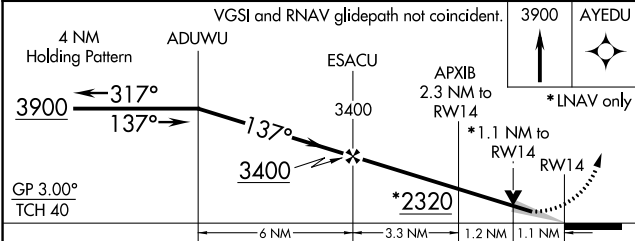

WAAS CH 62915 W14A	APP CRS 137°	Rwy Idg TDZE Apt Elev	5160 1544 1573
--	------------------------	-----------------------------	---

RNAV (GPS) RWY 14

NORFOLK RGNL/KARL STEFAN MEMORIAL FIELD (OFK)

⚠ For uncompensated Baro-VNAV systems, LNAV/VNAV NA below -18°C (0°F) or above 54°C (130°F).
⚠ DME/DME RNP-0.3 NA. When local altimeter setting not received, use Wayne altimeter setting and increase all DA/MDA 80 feet, increase LPV and LNAV/VNAV all Cats and LNAV Cat C visibility ¼ mile. Baro-VNAV and VDP NA when using Wayne altimeter setting.

MISSED APPROACH: Climb to 3900 direct AYEDU and hold.

ASOS 119.025	COLUMBUS RADIO 122.15	UNICOM 122.7 (CTAF) 📻
------------------------	---------------------------------	--

CATEGORY	A	B	C	D
LPV DA	1825-1	281 (300-1)		NA
LNAV/VNAV DA	1929-1½	385 (400-1½)		NA
LNAV MDA	1920-1	376 (400-1)		NA
CIRCLING	2080-1	507 (600-1)	2080-1½ 507 (600-1½)	NA