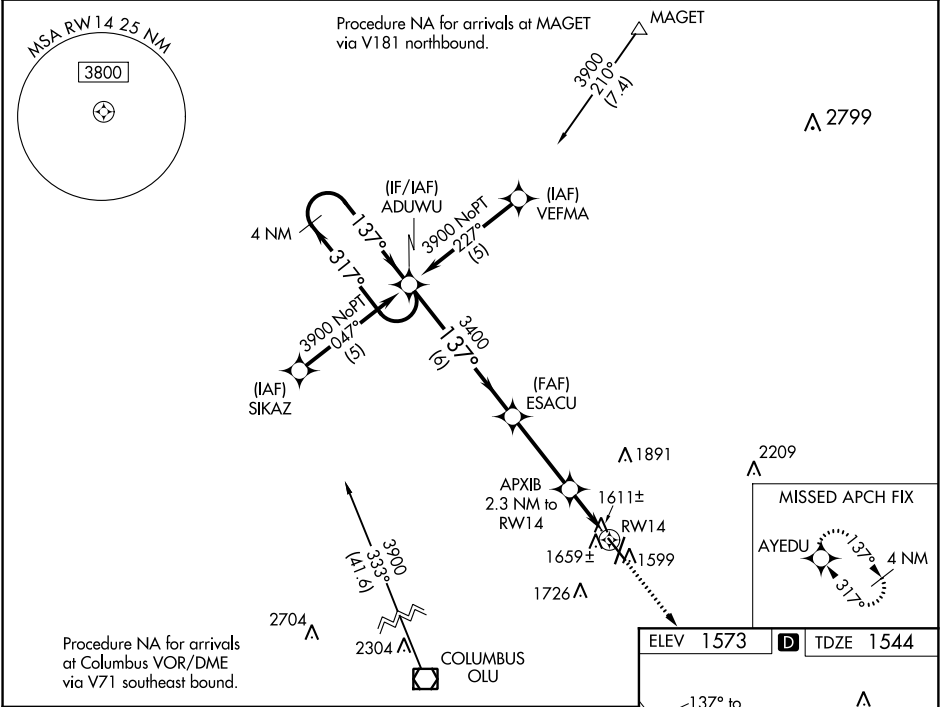

WAAS CH 62915 W14A	APP CRS 137°	Rwy Idg TDZE Apt Elev	5160 1544 1573
--	------------------------	-----------------------------	---

RNAV (GPS) RWY 14

NORFOLK RGNL/KARL STEFAN MEMORIAL FIELD (OFK)

⚠ For uncompensated Baro-VNAV systems, LNAV/VNAV NA below -18°C (0°F) or above 54°C (130°F).
⚠ DME/DME RNP-0.3 NA. When local altimeter setting not received, use Wayne altimeter setting and increase all DA/MDA 80 feet, increase LPV and LNAV/VNAV all Cats and LNAV Cat C visibility ¼ mile. Baro-VNAV and VDP NA when using Wayne altimeter setting.

MISSED APPROACH: Climb to 3900 direct AYEDU and hold.

ASOS 119.025	COLUMBUS RADIO 122.15	UNICOM 122.7 (CTAF) 📻
------------------------	---------------------------------	--

CATEGORY	A	B	C	D
LPV DA	1825-1	281 (300-1)		NA
LNAV/VNAV DA	1929-1½	385 (400-1½)		NA
LNAV MDA	1920-1	376 (400-1)		NA
CIRCLING	2080-1	507 (600-1)	2080-1½ 507 (600-1½)	NA