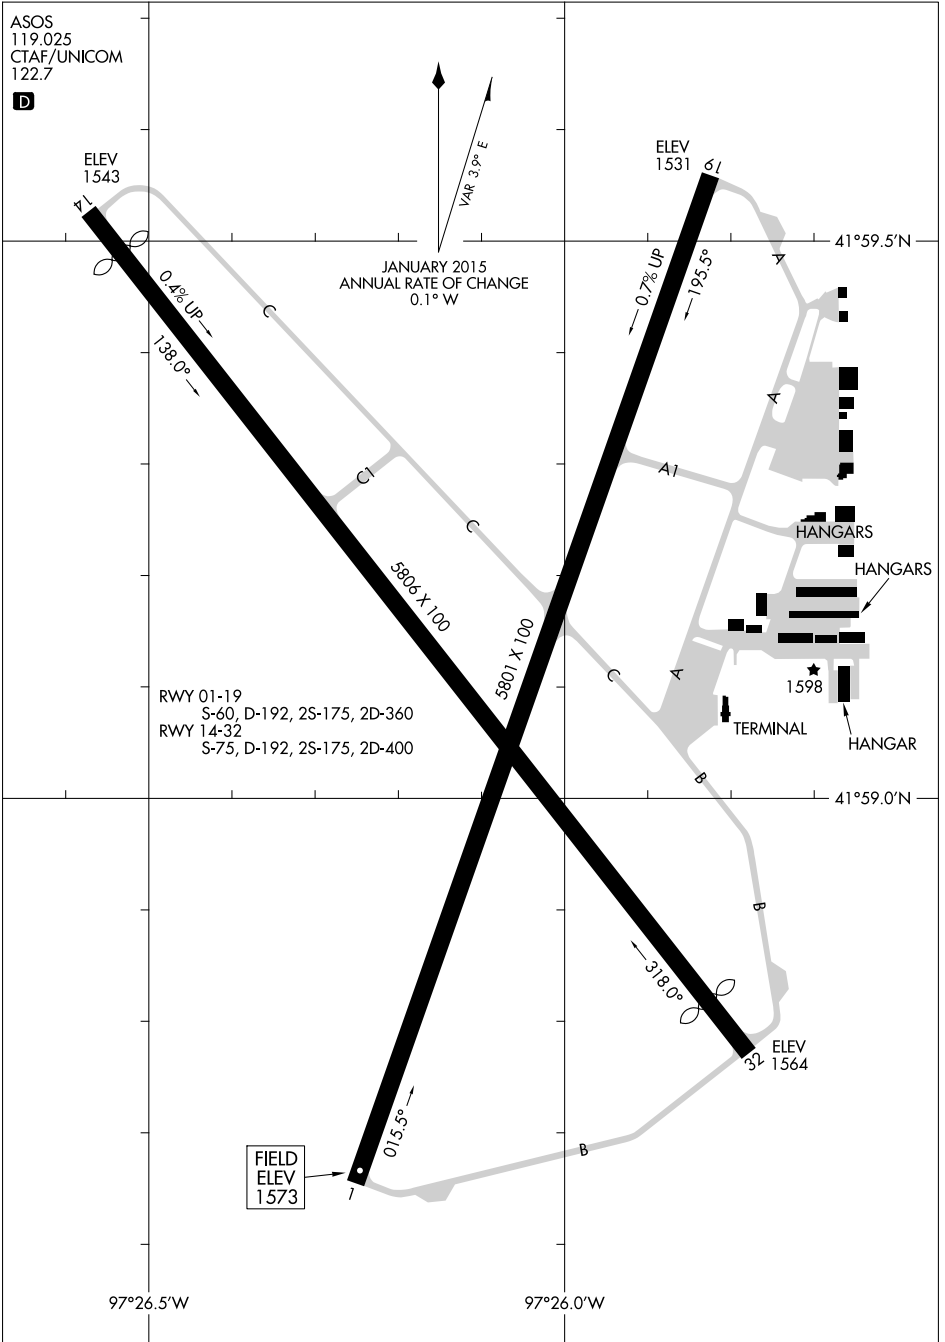

18312 **AIRPORT DIAGRAM** NORFOLK RGNL/KARL STEFAN MEMORIAL FIELD (OFK) NORFOLK, NEBRASKA  
 AL-974 (FAA)

ASOS  
 119.025  
 CTAF/UNICOM  
 122.7

**D**

NC-2, 31 JAN 2019 to 28 FEB 2019

NC-2, 31 JAN 2019 to 28 FEB 2019