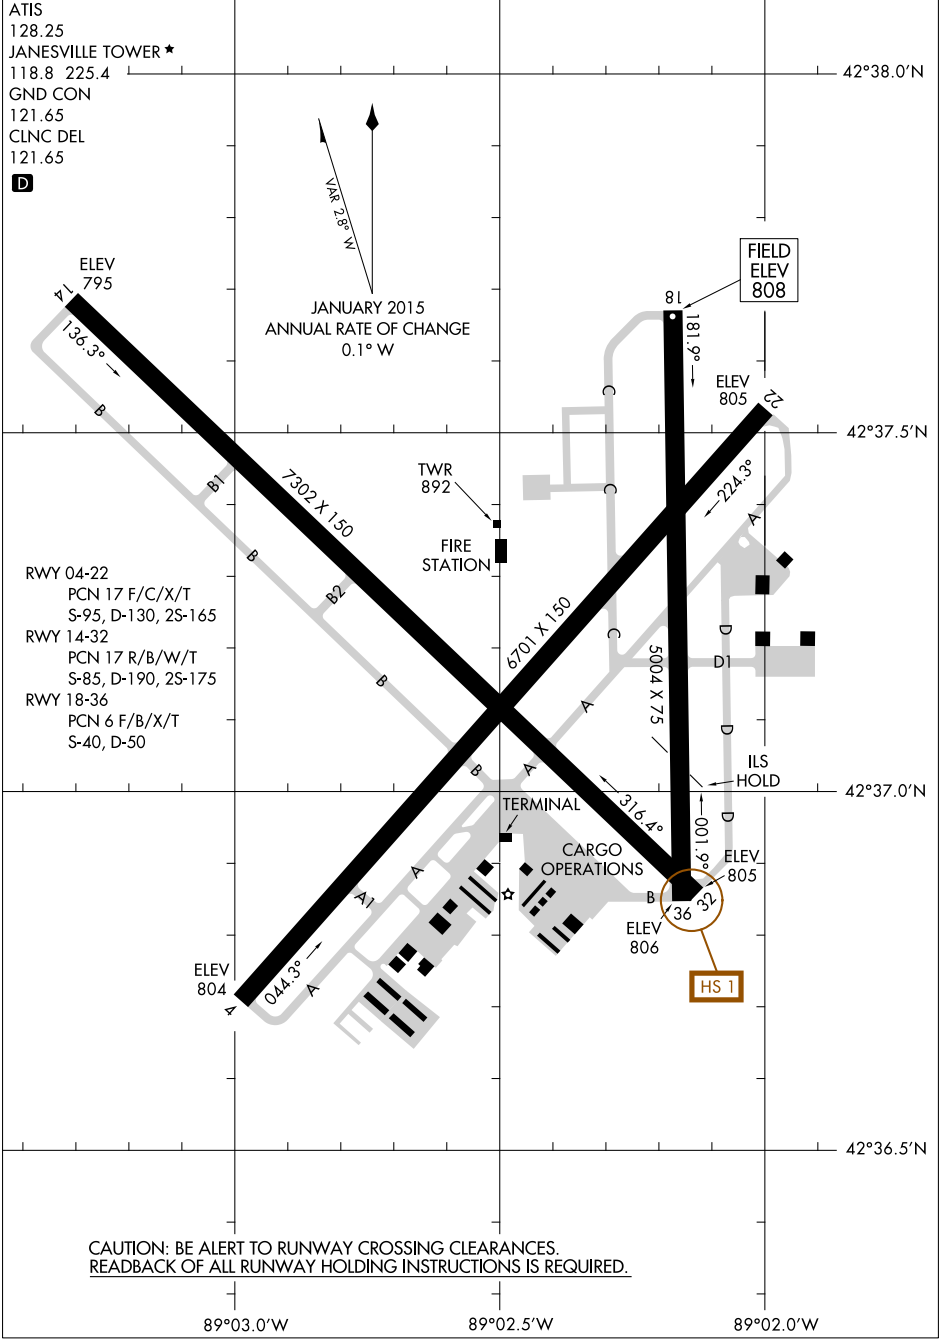

# AIRPORT DIAGRAM

AL-938 (FAA)

SOUTHERN WISCONSIN RGNL (JVL)  
JANESVILLE, WISCONSIN

EC-3, 31 JAN 2019 to 28 FEB 2019

EC-3, 31 JAN 2019 to 28 FEB 2019

# AIRPORT DIAGRAM

JANESVILLE, WISCONSIN  
SOUTHERN WISCONSIN RGNL (JVL)