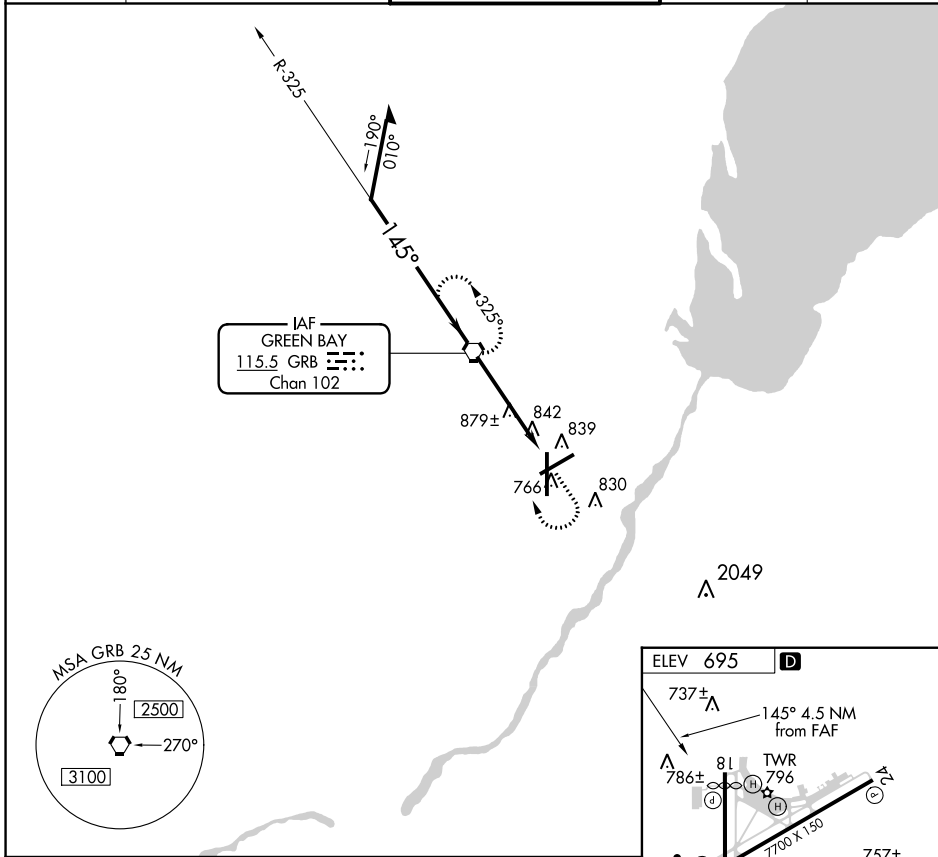

VORTAC GRB 115.5 Chan 102	APP CRS 145°	Rwy Idg TDZE Arprt Elev	N/A N/A 695
---	------------------------	-------------------------------	--

VOR-A

GREEN BAY-AUSTIN STRAUBEL INTL (GRB)

ASR	MISSED APPROACH: Climb to 1500 then climbing right turn to 2500 direct GRB VORTAC and hold.			
------------	---	--	--	--

ATIS 124.1	GREEN BAY APP CON★ 119.4 338.2	GREEN BAY TOWER★ 118.7 (CTAF) 257.8	GND CON 121.9	CLNC DEL 121.75
----------------------	--	---	-------------------------	---------------------------

CATEGORY	A	B	C	D	FAF to MAP 4.5 NM					
CIRCLING	1200-1 505 (600-1)		1200-1½ 505 (600-1½)	1260-2 565 (600-2)	Knots	60	90	120	150	180
					Min:Sec	4:30	3:00	2:15	1:48	1:30

EC-3, 31 JAN 2019 to 28 FEB 2019

EC-3, 31 JAN 2019 to 28 FEB 2019