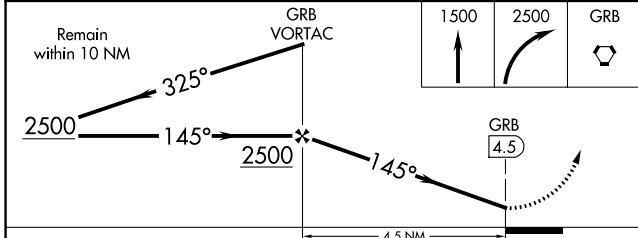

VORTAC GRB 115.5 Chan 102	APP CRS 145°	Rwy Idg TDZE Arprt Elev	N/A N/A 695
---	------------------------	-------------------------------	--

VOR-A

GREEN BAY-AUSTIN STRAUBEL INTL (GRB)

ASR	MISSED APPROACH: Climb to 1500 then climbing right turn to 2500 direct GRB VORTAC and hold.			
------------	---	--	--	--

ATIS 124.1	GREEN BAY APP CON★ 119.4 338.2	GREEN BAY TOWER★ 118.7 (CTAF) 257.8	GND CON 121.9	CLNC DEL 121.75
----------------------	--	---	-------------------------	---------------------------

CATEGORY	A	B	C	D	FAF to MAP 4.5 NM					
CIRCLING	1200-1 505 (600-1)		1200-1½ 505 (600-1½)	1260-2 565 (600-2)	Knots	60	90	120	150	180
					Min:Sec	4:30	3:00	2:15	1:48	1:30