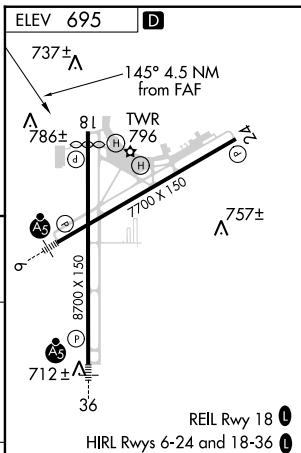

VORTAC GRB 115.5 Chan 102	APP CRS 145°	Rwy Idg TDZE Arprt Elev	N/A N/A 695
---	------------------------	-------------------------------	--

VOR-A

GREEN BAY-AUSTIN STRAUBEL INTL (GRB)

ASR	MISSED APPROACH: Climb to 1500 then climbing right turn to 2500 direct GRB VORTAC and hold.			
------------	---	--	--	--

ATIS 124.1	GREEN BAY APP CON★ 119.4 338.2	GREEN BAY TOWER★ 118.7 (CTAF) 257.8	GND CON 121.9	CLNC DEL 121.75
----------------------	--	---	-------------------------	---------------------------

CATEGORY	A	B	C	D	FAF to MAP 4.5 NM					
CIRCLING	1200-1 505 (600-1)		1200-1½ 505 (600-1½)	1260-2 565 (600-2)	Knots	60	90	120	150	180
					Min:Sec	4:30	3:00	2:15	1:48	1:30