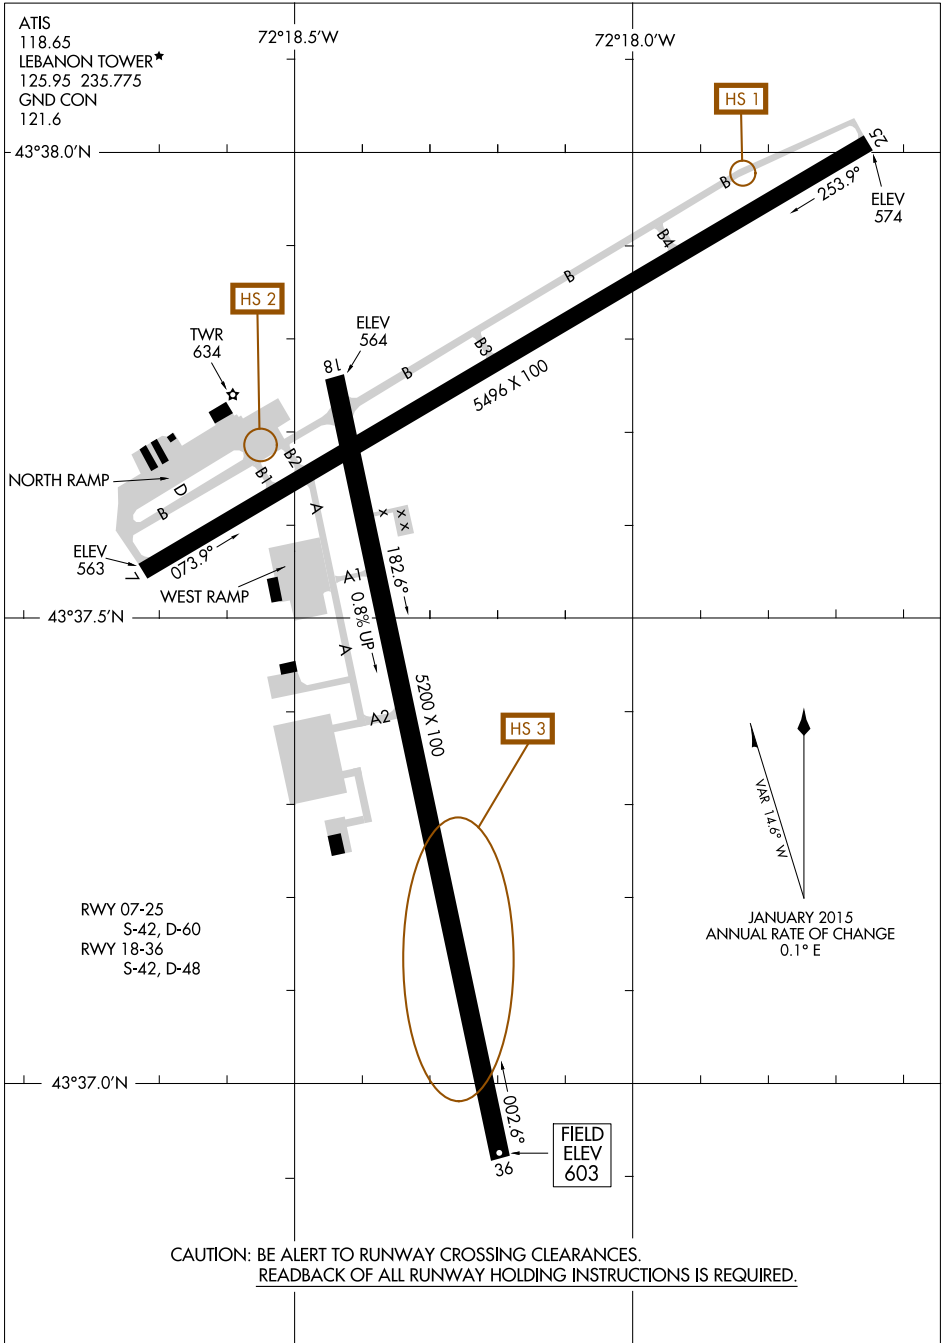

# AIRPORT DIAGRAM

AL-859 (FAA)

LEBANON MUNI (L/E/B)  
LEBANON, NEW HAMPSHIRE

NE-1, 31 JAN 2019 to 28 FEB 2019

NE-1, 31 JAN 2019 to 28 FEB 2019

# AIRPORT DIAGRAM

LEBANON, NEW HAMPSHIRE  
LEBANON MUNI (L/E/B)