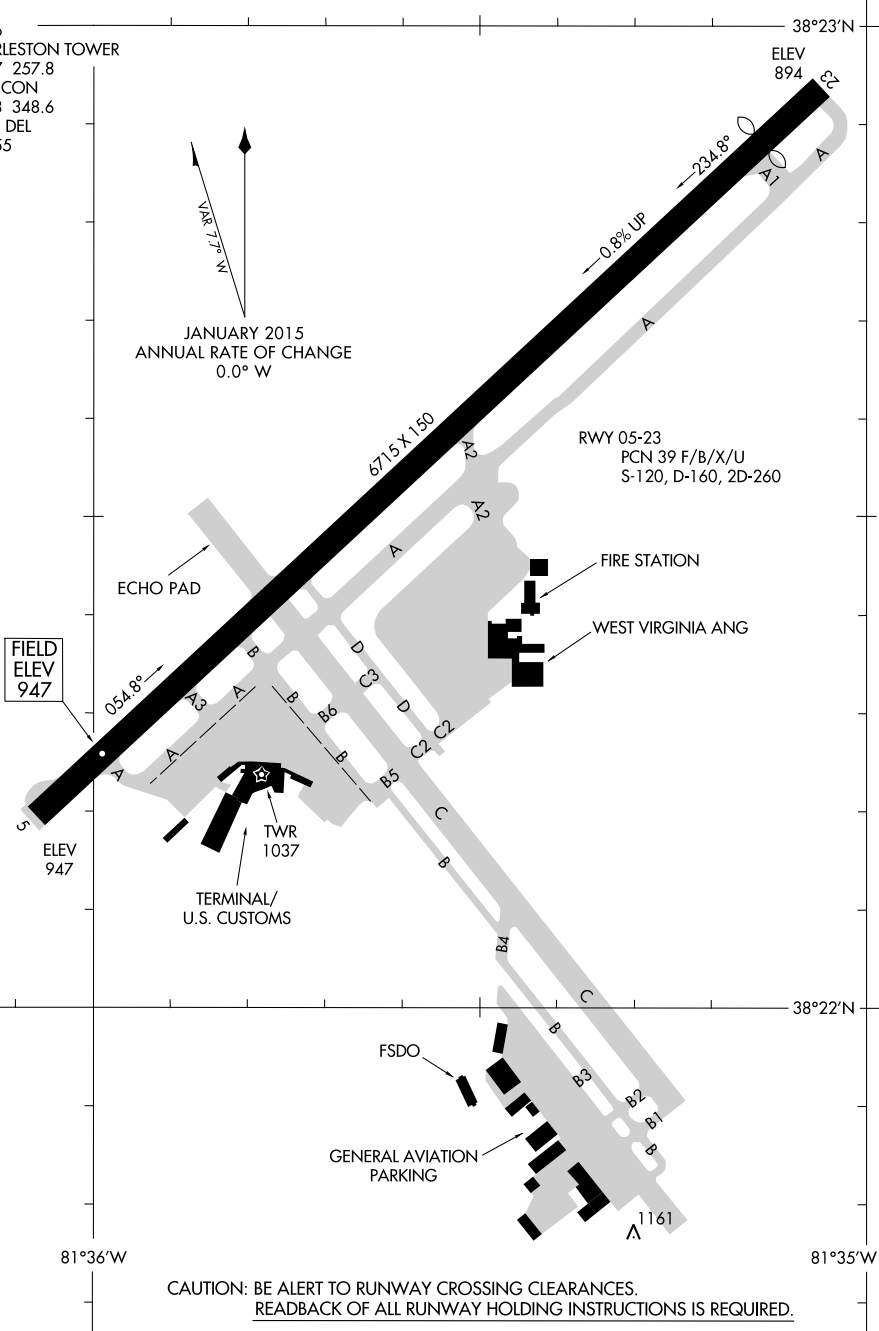

ATIS  
127.6  
CHARLESTON TOWER  
125.7 257.8  
GND CON  
121.8 348.6  
CLNC DEL  
118.55

NE-4, 31 JAN 2019 to 28 FEB 2019

NE-4, 31 JAN 2019 to 28 FEB 2019

CAUTION: BE ALERT TO RUNWAY CROSSING CLEARANCES.  
READBACK OF ALL RUNWAY HOLDING INSTRUCTIONS IS REQUIRED.