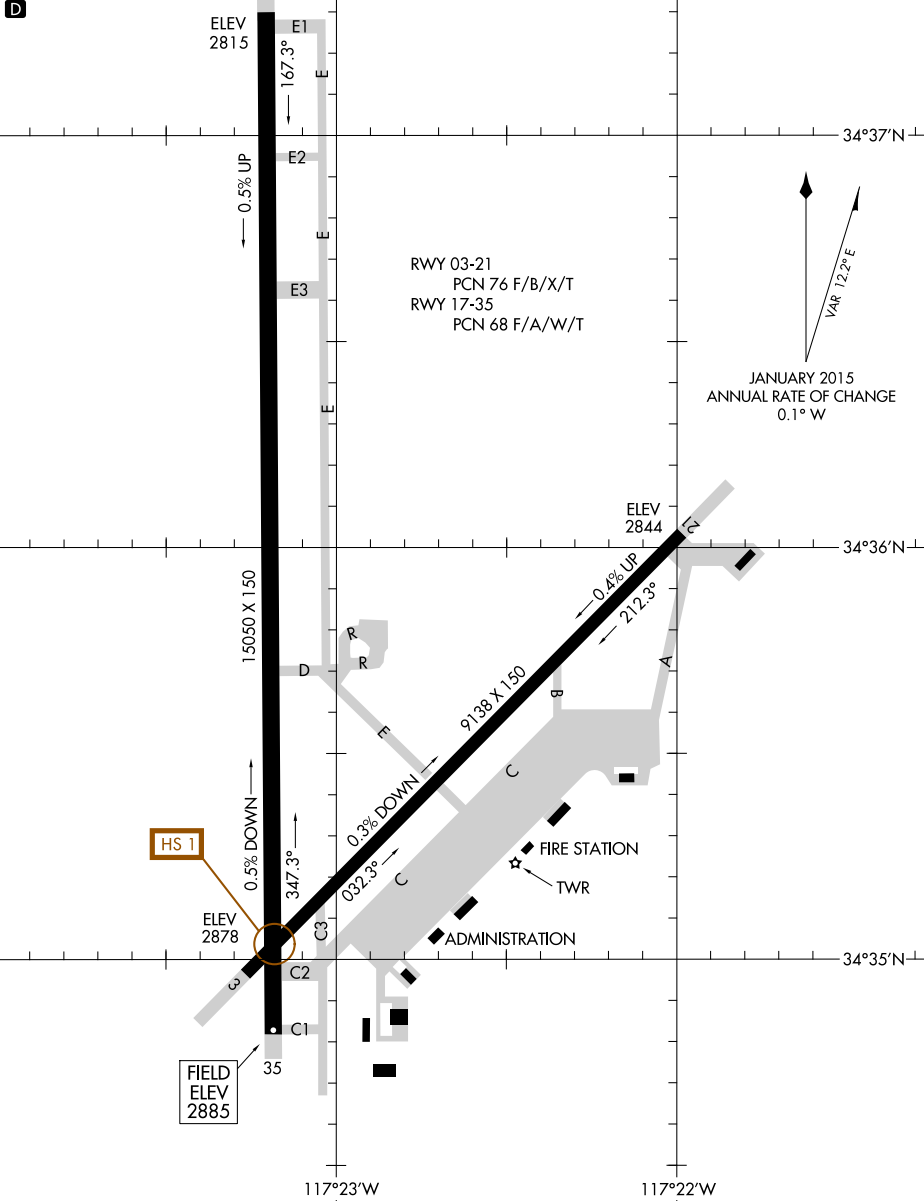

ATIS★
 135.475
 VICTORVILLE TOWER★
 118.35 282.225
 GND CON
 124.45

CAUTION: BE ALERT TO RUNWAY CROSSING CLEARANCES.
READBACK OF ALL RUNWAY HOLDING INSTRUCTIONS IS REQUIRED.

SW-3, 31 JAN 2019 to 28 FEB 2019

SW-3, 31 JAN 2019 to 28 FEB 2019