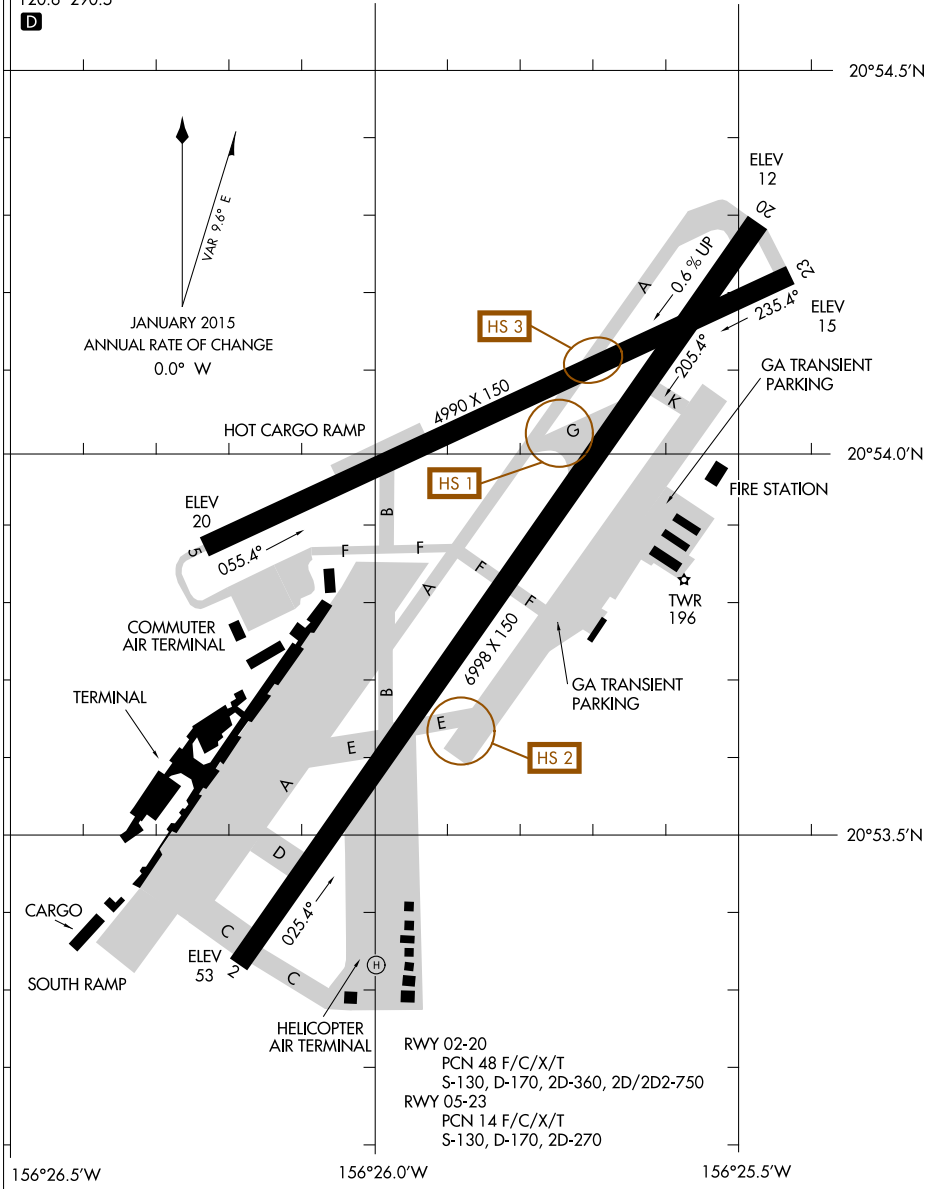

19003

AIRPORT DIAGRAM

AL-762 (FAA)

KAHALUI (OGG)(PHOG)
KAHALUI, HAWAII

ATIS
 128.6
 MAUI TOWER *
 118.7 279.6
 GND CON
 121.9 279.6
 CLNC DEL
 120.6 290.5

FIELD
 ELEV
 53

CAUTION: BE ALERT TO RUNWAY CROSSING CLEARANCES.
 READBACK OF ALL RUNWAY HOLDING INSTRUCTIONS IS REQUIRED.

D

PAC: 03 JAN 2019 to 28 FEB 2019

PAC: 03 JAN 2019 to 28 FEB 2019

AIRPORT DIAGRAM

19003

KAHALUI, HAWAII
KAHALUI (OGG)(PHOG)