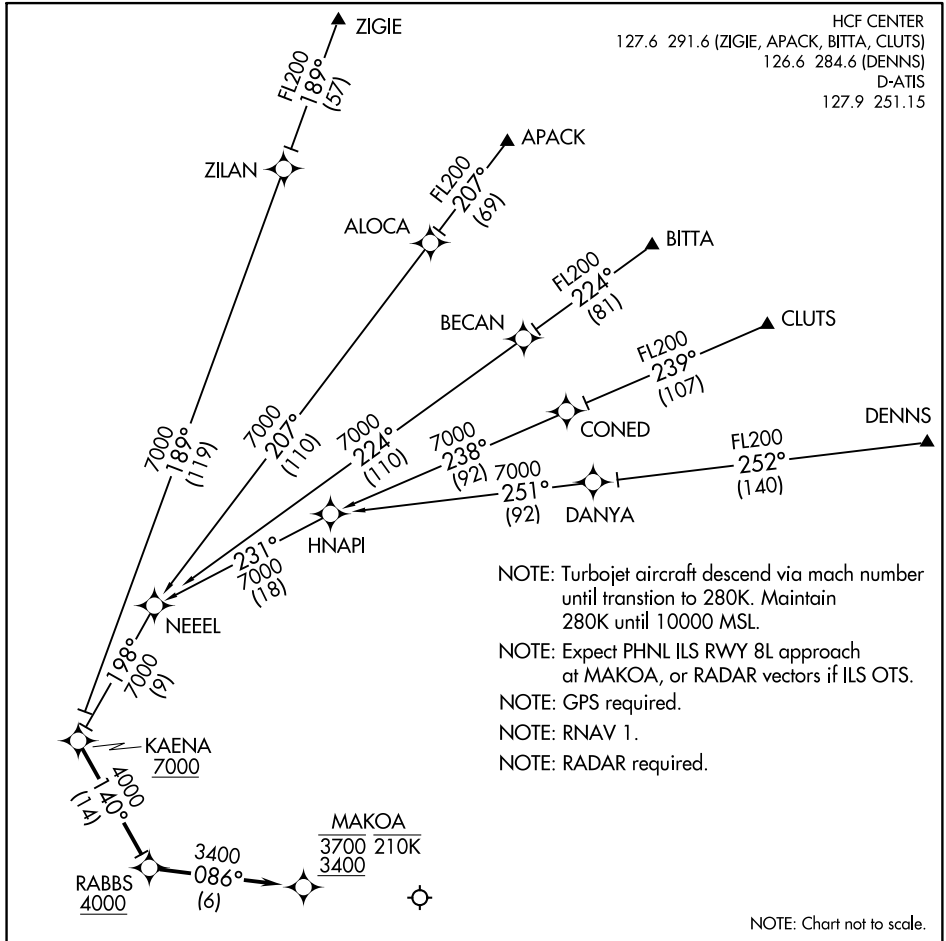

(KAENA.KAENA2) 17117
KAENA TWO ARRIVAL (RNAV)

AL-754 (FAA)

DANIEL K INOUYE INTL (HNL) (PHNL)
 HONOLULU, HAWAII

PAC: 03 JAN 2019 to 28 FEB 2019

PAC: 03 JAN 2019 to 28 FEB 2019

ARRIVAL ROUTE DESCRIPTION

APACK TRANSITION (APACK.KAENA2)

BITTA TRANSITION (BITTA.KAENA2)

CLUTS TRANSITION (CLUTS.KAENA2)

DENNS TRANSITION (DENNS.KAENA2)

ZIGIE TRANSITION (ZIGIE.KAENA2)

From KAENA as depicted to MAKOA. Cross RABBS at/above 4000, cross MAKOA at/below 3700 and at/above 3400 and at/below 210K.

Expect PHNL ILS RWY 8L approach.

LOST COMMUNICATIONS: Descend via the KAENA ARRIVAL. At MAKOA, cleared PHNL ILS RWY 8L approach.

KAENA TWO ARRIVAL (RNAV)
 (KAENA.KAENA2) 20OCT11

HONOLULU, HAWAII
 DANIEL K INOUYE INTL (HNL) (PHNL)