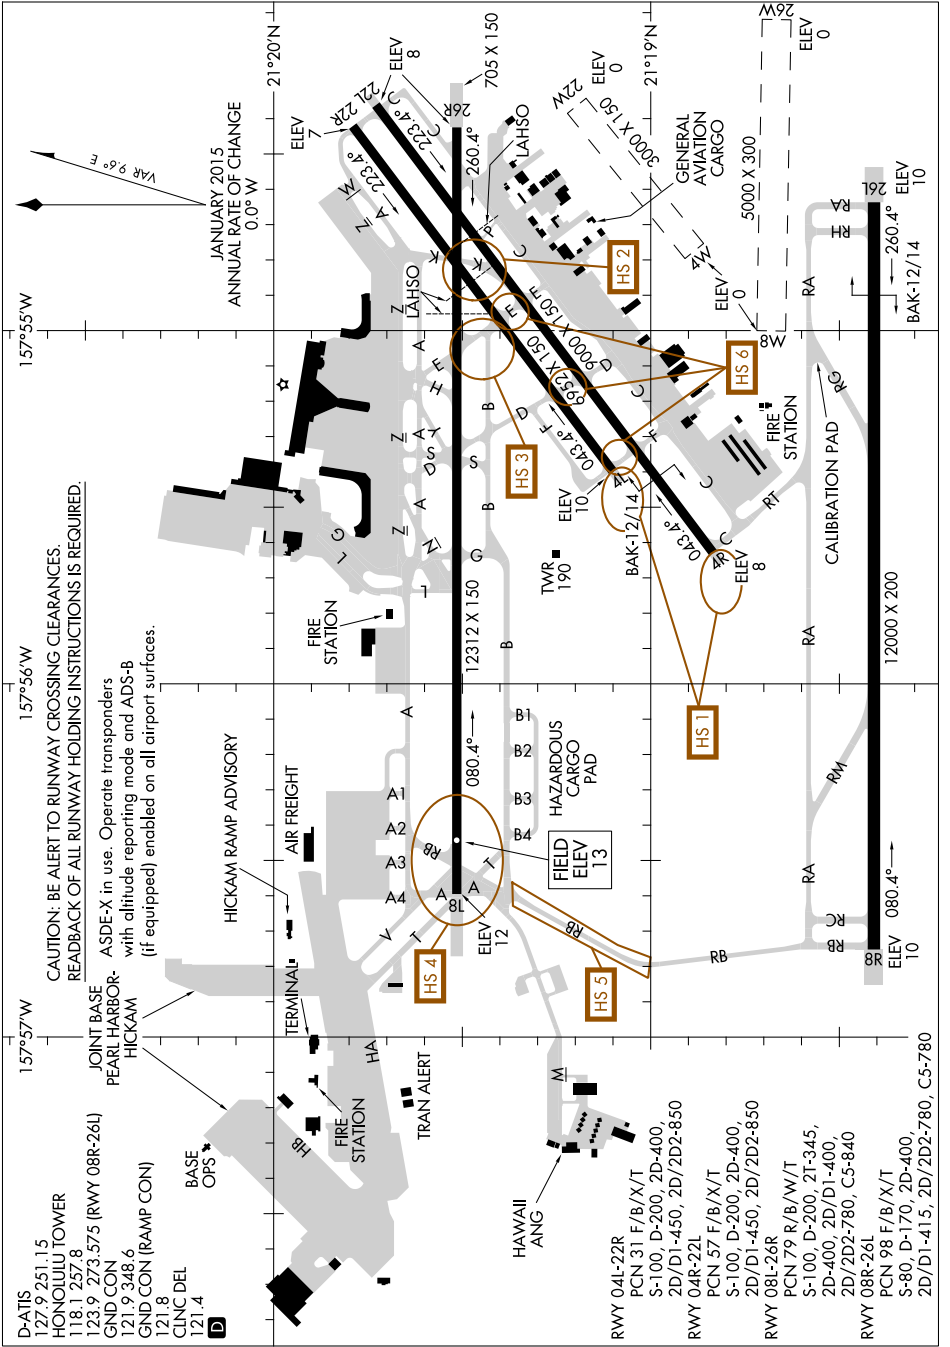

# AIRPORT DIAGRAM

DANIEL K INOUE INTL (HNL) (PHNL)

HONOLULU, HAWAII

AL-754 (FAA)

PAC, 03 JAN 2019 to 28 FEB 2019

PAC, 03 JAN 2019 to 28 FEB 2019

# AIRPORT DIAGRAM

DANIEL K INOUE INTL (HNL) (PHNL)

HONOLULU, HAWAII