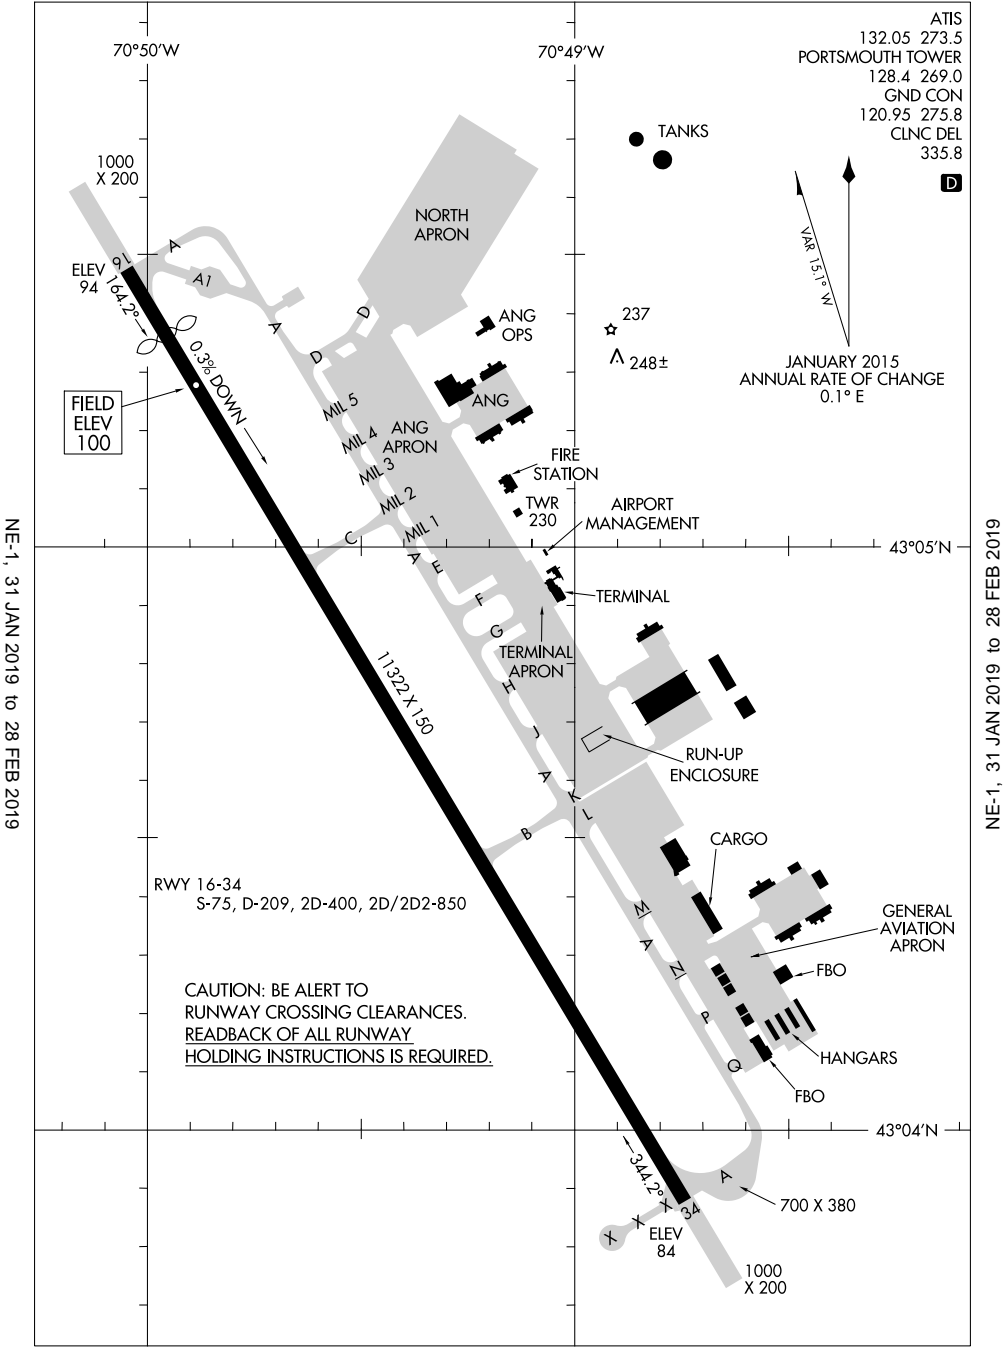

19003

# AIRPORT DIAGRAM

AL-678 (FAA)

PORTSMOUTH INTL AT PEASE (PSM)  
PORTSMOUTH, NEW HAMPSHIRE

ATIS	132.05	273.5
PORTSMOUTH TOWER	128.4	269.0
GND CON	120.95	275.8
CLNC DEL		335.8

VAR 15.1° M  
 JANUARY 2015  
 ANNUAL RATE OF CHANGE  
 0.1° E

NE-1, 31 JAN 2019 to 28 FEB 2019

NE-1, 31 JAN 2019 to 28 FEB 2019

# AIRPORT DIAGRAM

19003

PORTSMOUTH, NEW HAMPSHIRE  
PORTSMOUTH INTL AT PEASE (PSM)