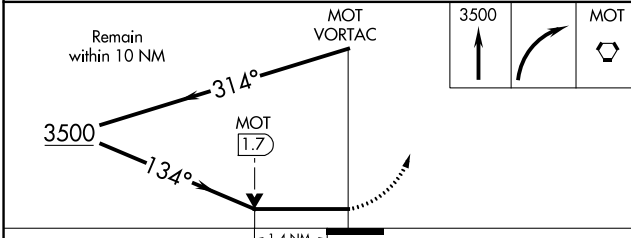

VORTAC MOT 117.1 Chan 118	APP CRS 134°	Rwy Idg 7700 TDZE 1702 Apt Elev 1716
--	------------------------	---

VOR RWY 13

MINOT INTL (MOT)

▽ MISSED APPROACH: Climb to 3500 then right turn direct MOT VORTAC and hold.

ASOS 118.725	MINOT APP CON * 119.6 363.8	MAGIC CITY TOWER * 118.2 (CTAF) 251.125	GND CON 121.9	UNICOM 122.95
------------------------	---------------------------------------	---	-------------------------	-------------------------

CATEGORY	A	B	C	D
S-13	2200-1	498 (500-1)	2200-1½ 498 (500-1¼)	2200-1½ 498 (500-1½)
CIRCLING	2200-1	484 (500-1)	2280-1½ 564 (600-1½)	2280-2 564 (600-2)

REIL Rwy 13
REIL Rwys 8 and 26
HIRL Rwys 8-26 and 13-31