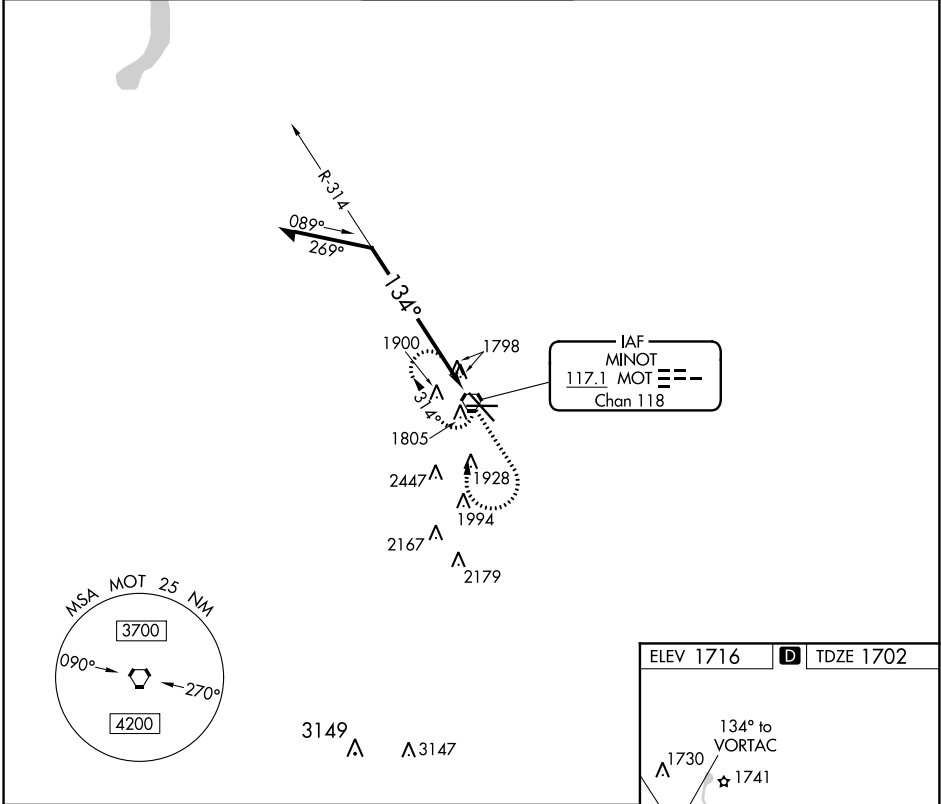

VORTAC MOT 117.1 Chan 118	APP CRS 134°	Rwy Idg 7700 TDZE 1702 Apt Elev 1716
--	------------------------	---

VOR RWY 13

MINOT INTL (MOT)

▽ MISSED APPROACH: Climb to 3500 then right turn direct MOT VORTAC and hold.

ASOS 118.725	MINOT APP CON * 119.6 363.8	MAGIC CITY TOWER * 118.2 (CTAF) 251.125	GND CON 121.9	UNICOM 122.95
------------------------	---------------------------------------	---	-------------------------	-------------------------

CATEGORY	A	B	C	D
S-13	2200-1	498 (500-1)	2200-1½ 498 (500-1¼)	2200-1½ 498 (500-1½)
CIRCLING	2200-1	484 (500-1)	2280-1½ 564 (600-1½)	2280-2 564 (600-2)

REIL Rwy 13
REIL Rwys 8 and 26
HIRL Rwys 8-26 and 13-31

NC-1, 31 JAN 2019 to 28 FEB 2019

NC-1, 31 JAN 2019 to 28 FEB 2019