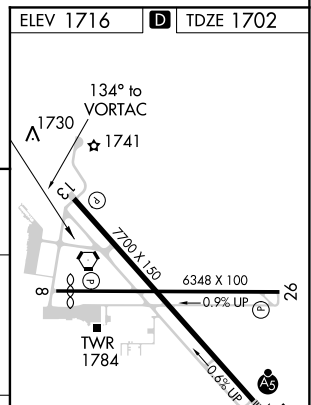

VORTAC MOT 117.1 Chan 118	APP CRS 134°	Rwy Idg 7700 TDZE 1702 Apt Elev 1716
--	------------------------	---

VOR RWY 13

MINOT INTL (MOT)

▽ MISSED APPROACH: Climb to 3500 then right turn direct MOT VORTAC and hold.

CATEGORY	A	B	C	D
S-13	2200-1	498 (500-1)	2200-1½ 498 (500-1¼)	2200-1½ 498 (500-1½)
CIRCLING	2200-1	484 (500-1)	2280-1½ 564 (600-1½)	2280-2 564 (600-2)

REIL Rwy 13
REIL Rwys 8 and 26
HIRL Rwys 8-26 and 13-31