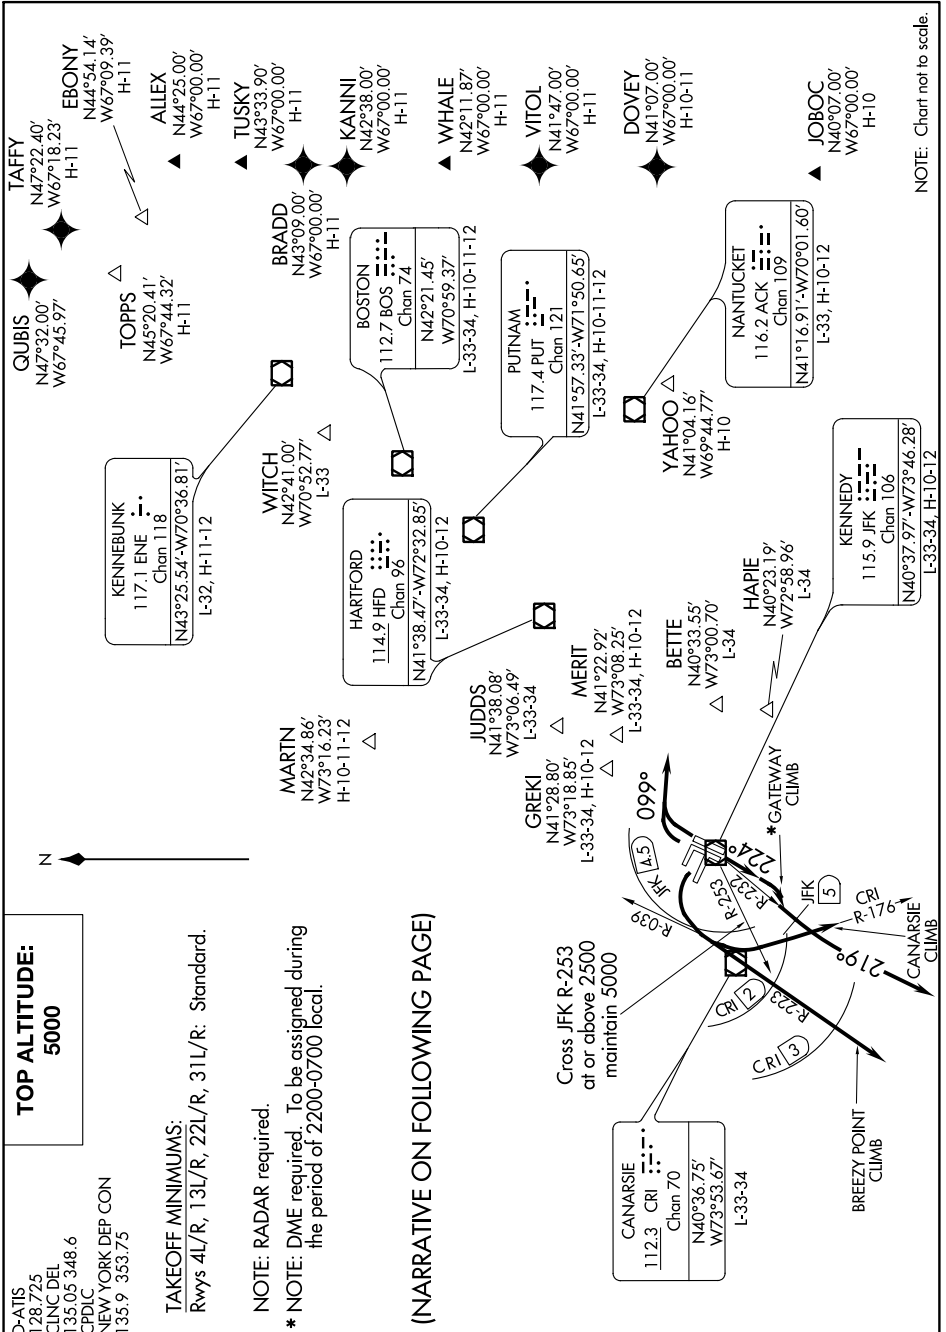

HAPIE SIX DEPARTURE

AL-610 (FAA)

JOHN F KENNEDY INTL (JFK)

NEW YORK, NEW YORK

NE-2, 31 JAN 2019 to 28 FEB 2019

NOTE: Chart not to scale.

NE-2, 31 JAN 2019 to 28 FEB 2019

HAPIE SIX DEPARTURE