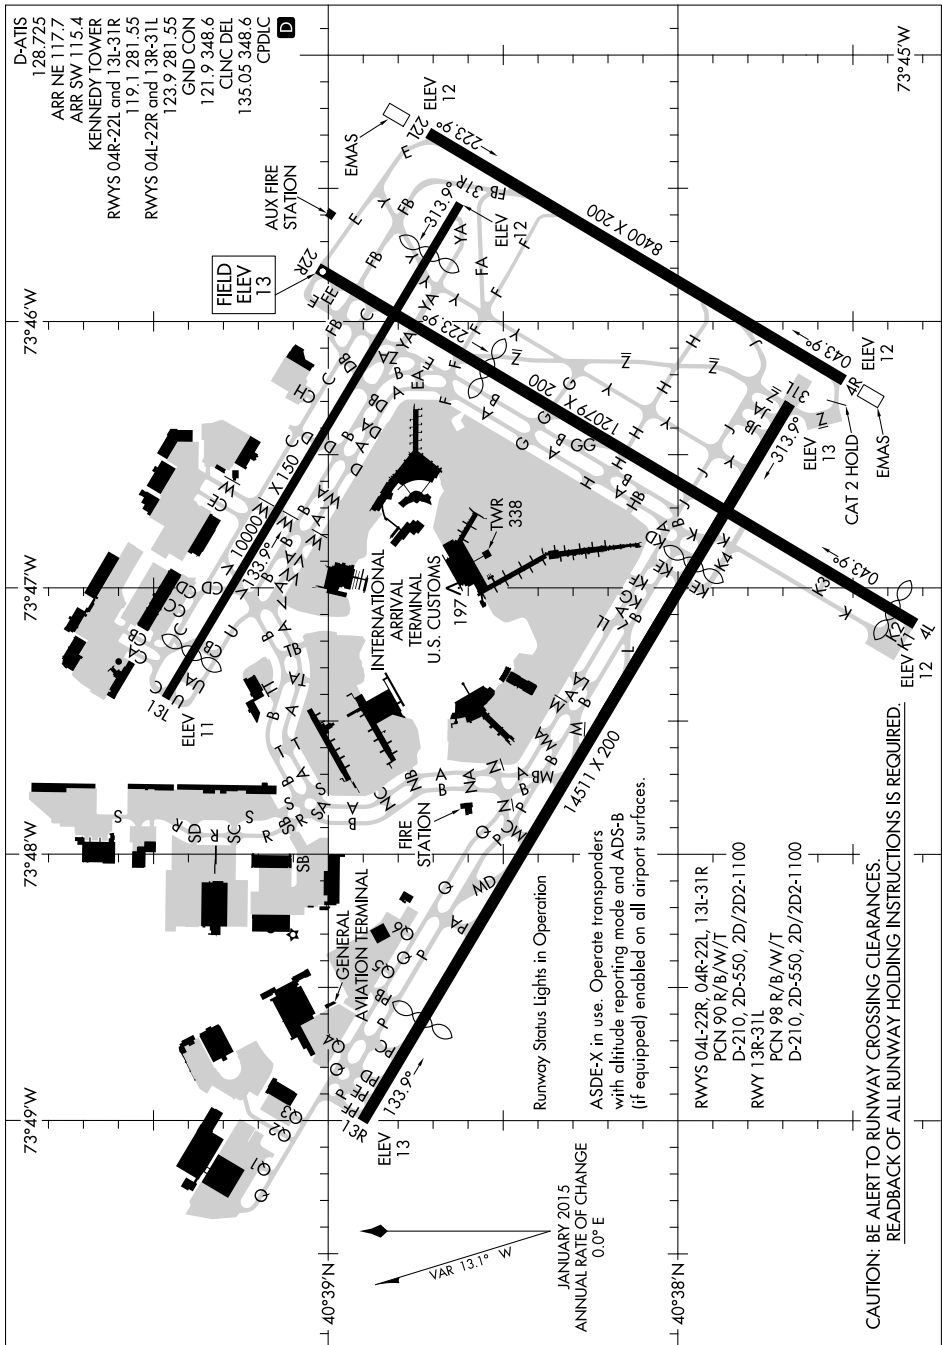

18200
AIRPORT DIAGRAM

JOHN F. KENNEDY INTL (JFK)
 NEW YORK, NEW YORK

AL-610 (FAA)

NE-2, 31 JAN 2019 to 28 FEB 2019

NE-2, 31 JAN 2019 to 28 FEB 2019

18200
AIRPORT DIAGRAM

NEW YORK, NEW YORK
 JOHN F. KENNEDY INTL (JFK)

CAUTION: BE ALERT TO RUNWAY CROSSING CLEARANCES.
 READBACK OF ALL RUNWAY HOLDING INSTRUCTIONS IS REQUIRED.