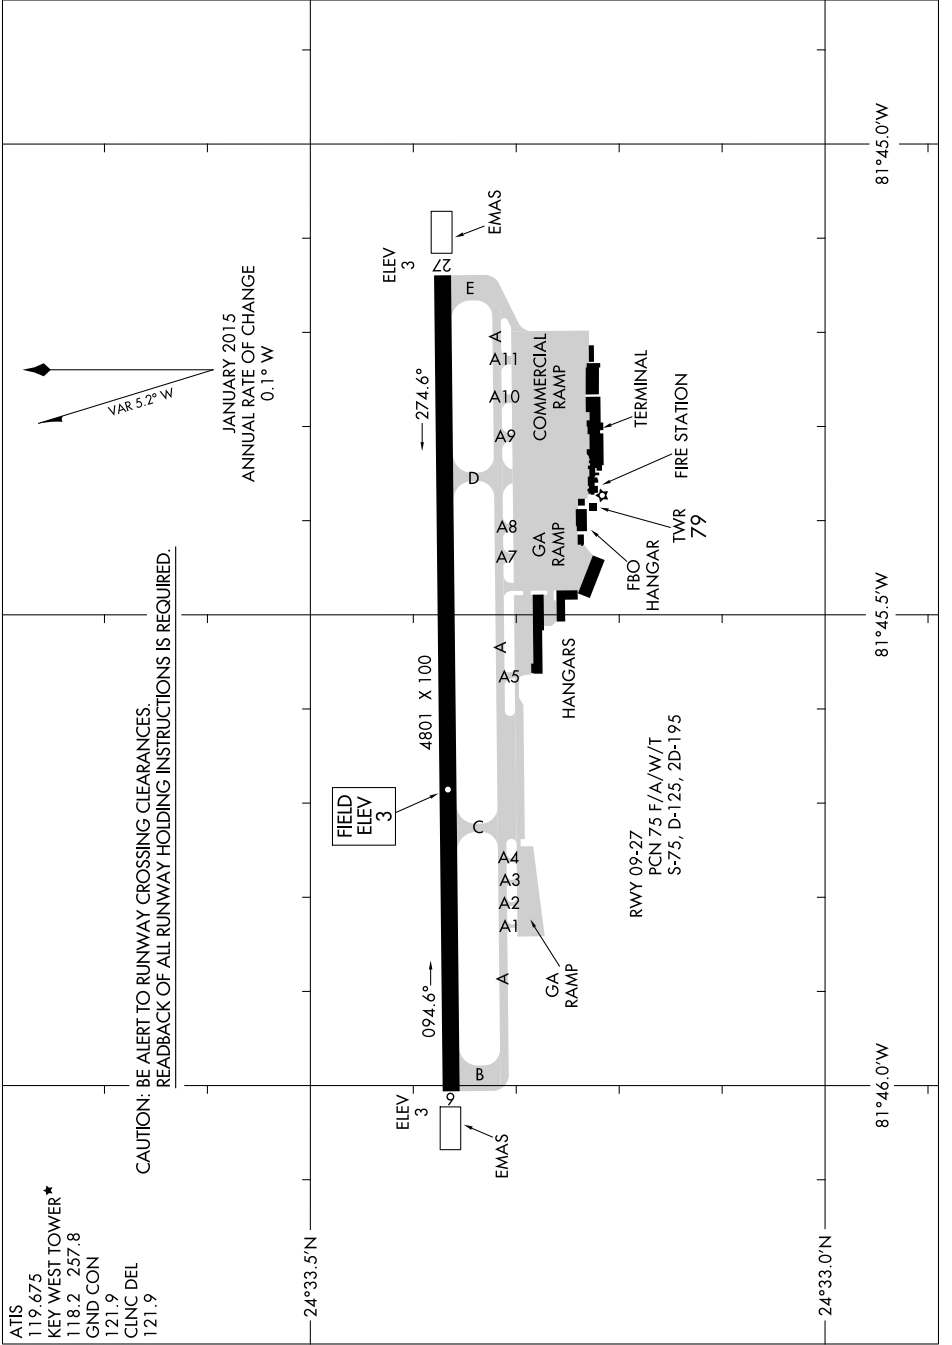

AIRPORT DIAGRAM

AL-606 (FAA)

KEY WEST INTL (EYW)
KEY WEST, FLORIDA

SE-3, 31 JAN 2019 to 28 FEB 2019

SE-3, 31 JAN 2019 to 28 FEB 2019

CAUTION: BE ALERT TO RUNWAY CROSSING CLEARANCES.
READBACK OF ALL RUNWAY HOLDING INSTRUCTIONS IS REQUIRED.

ATIS 119.675
 KEY WEST TOWER* 118.2 257.8
 GND CON 121.9
 CLNC DEL 121.9

RWY 09-27
 PCN 75 F/A/W/T
 S-75, D-125, 2D-195