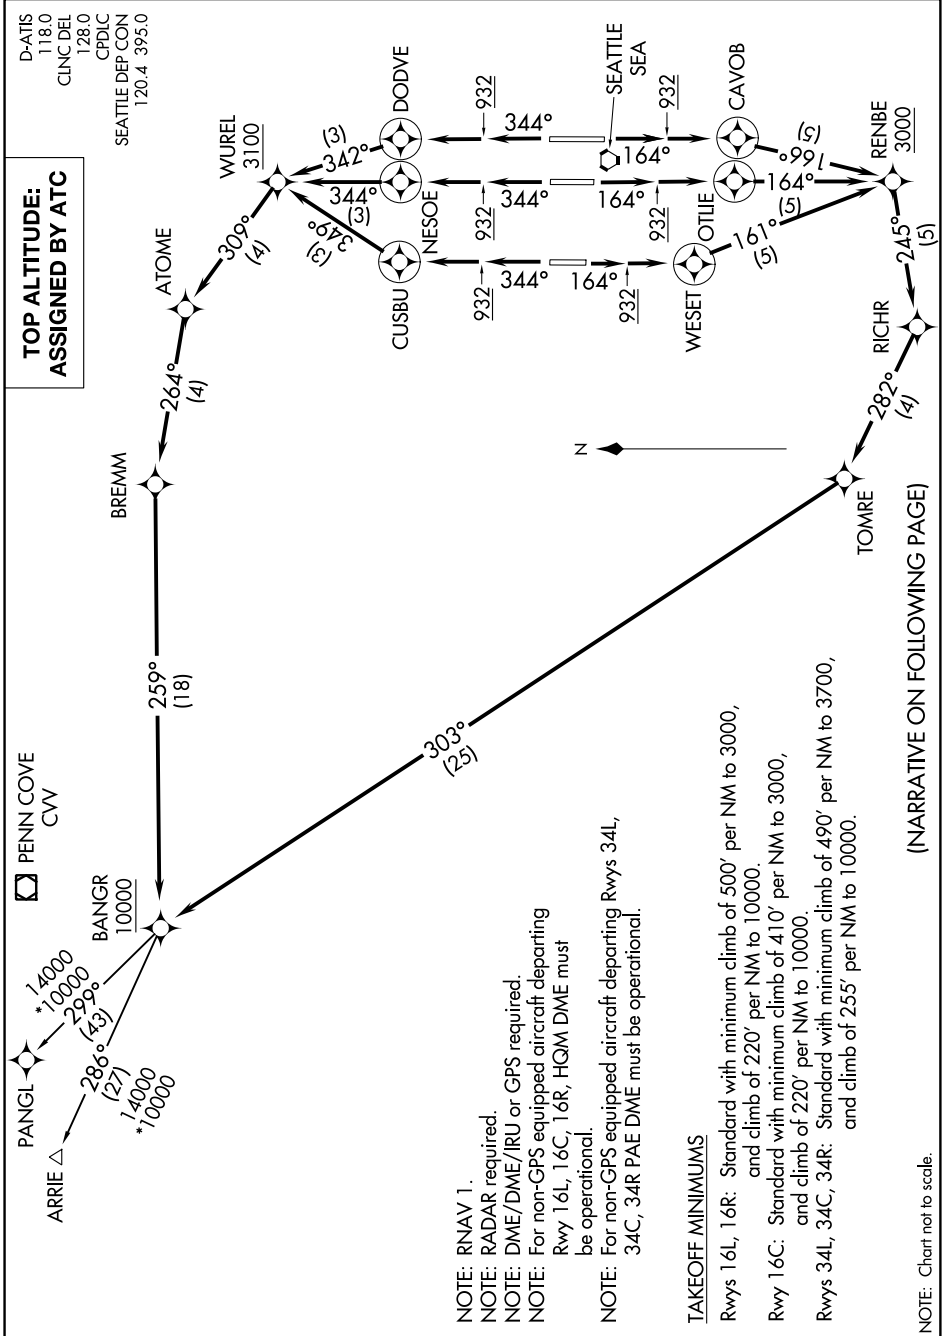

BANGR NINE DEPARTURE (RNAV)

AI-582 (FAA)

SEATTLE-TACOMA INTL (SEA)
SEATTLE, WASHINGTON

NW-1, 31 JAN 2019 to 28 FEB 2019

NW-1, 31 JAN 2019 to 28 FEB 2019

BANGR NINE DEPARTURE (RNAV)

SEATTLE, WASHINGTON
SEATTLE-TACOMA INTL (SEA)