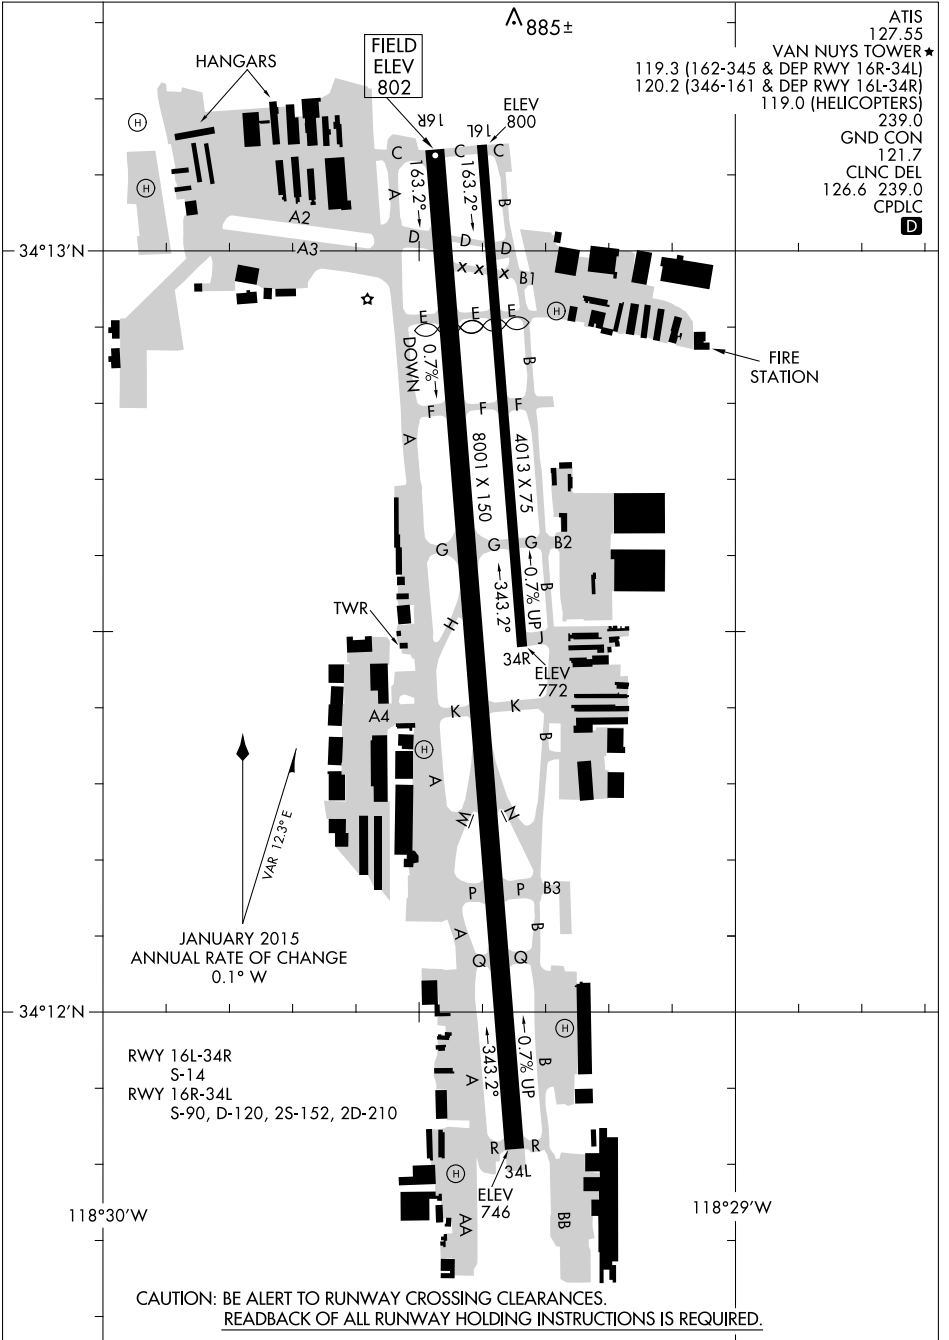

AIRPORT DIAGRAM

AL-552 (FAA)

VAN NUYS (VNY)
VAN NUYS, CALIFORNIA

SW-3, 31 JAN 2019 to 28 FEB 2019

SW-3, 31 JAN 2019 to 28 FEB 2019

CAUTION: BE ALERT TO RUNWAY CROSSING CLEARANCES.
READBACK OF ALL RUNWAY HOLDING INSTRUCTIONS IS REQUIRED.

AIRPORT DIAGRAM

VAN NUYS, CALIFORNIA
VAN NUYS (VNY)