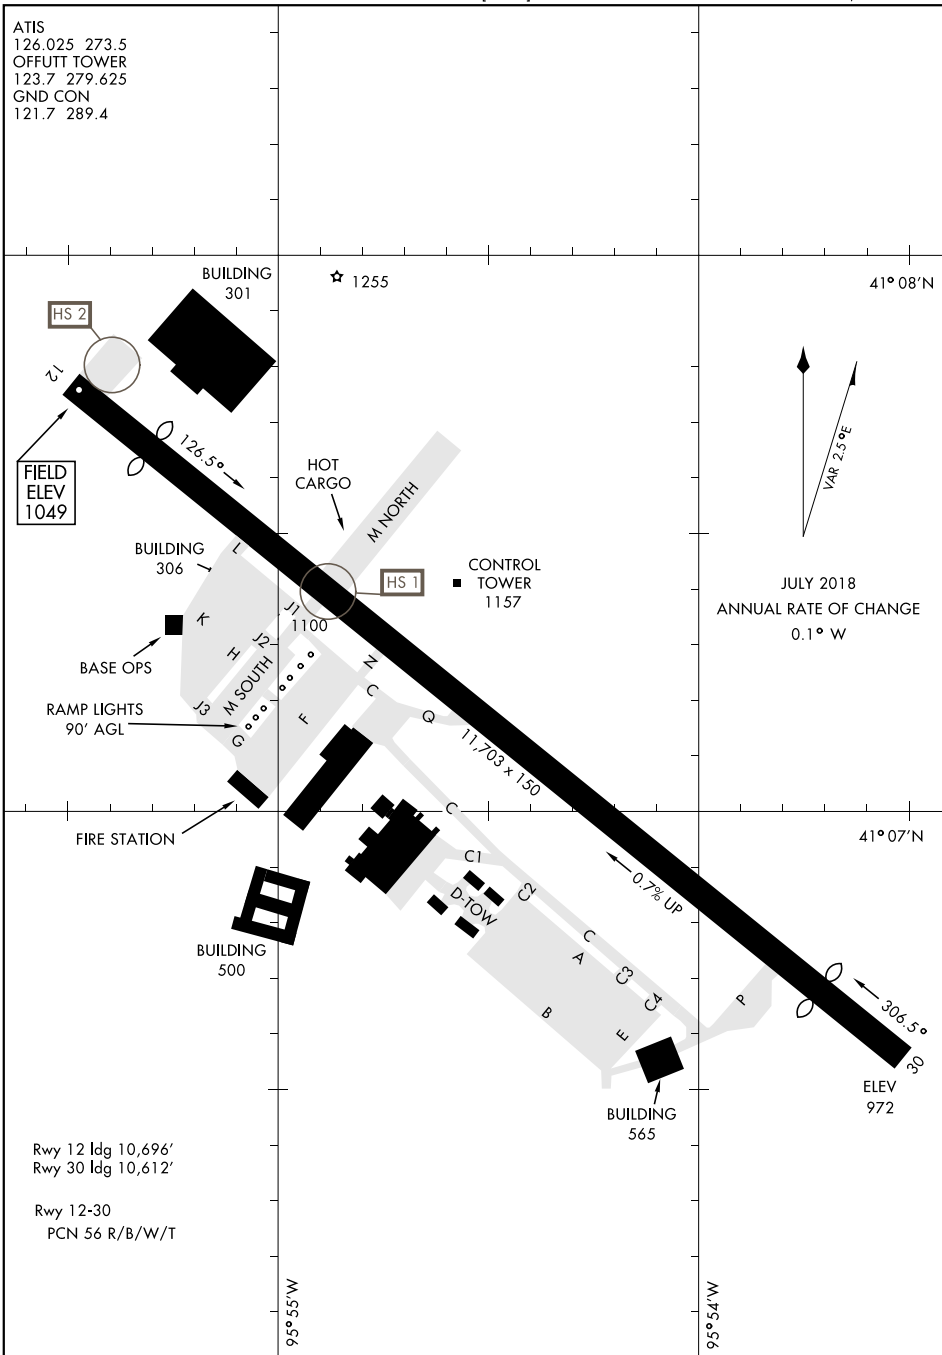

AIRPORT DIAGRAM

AFD-544 [USAF]

OFFUTT AFB (KOFF)

OMAHA, NEBRASKA

ATIS
 126.025 273.5
 OFFUTT TOWER
 123.7 279.625
 GND CON
 121.7 289.4

NC-2, 31 JAN 2019 to 28 FEB 2019

NC-2, 31 JAN 2019 to 28 FEB 2019

AIRPORT DIAGRAM

OMAHA, NEBRASKA
OFFUTT AFB (KOFF)